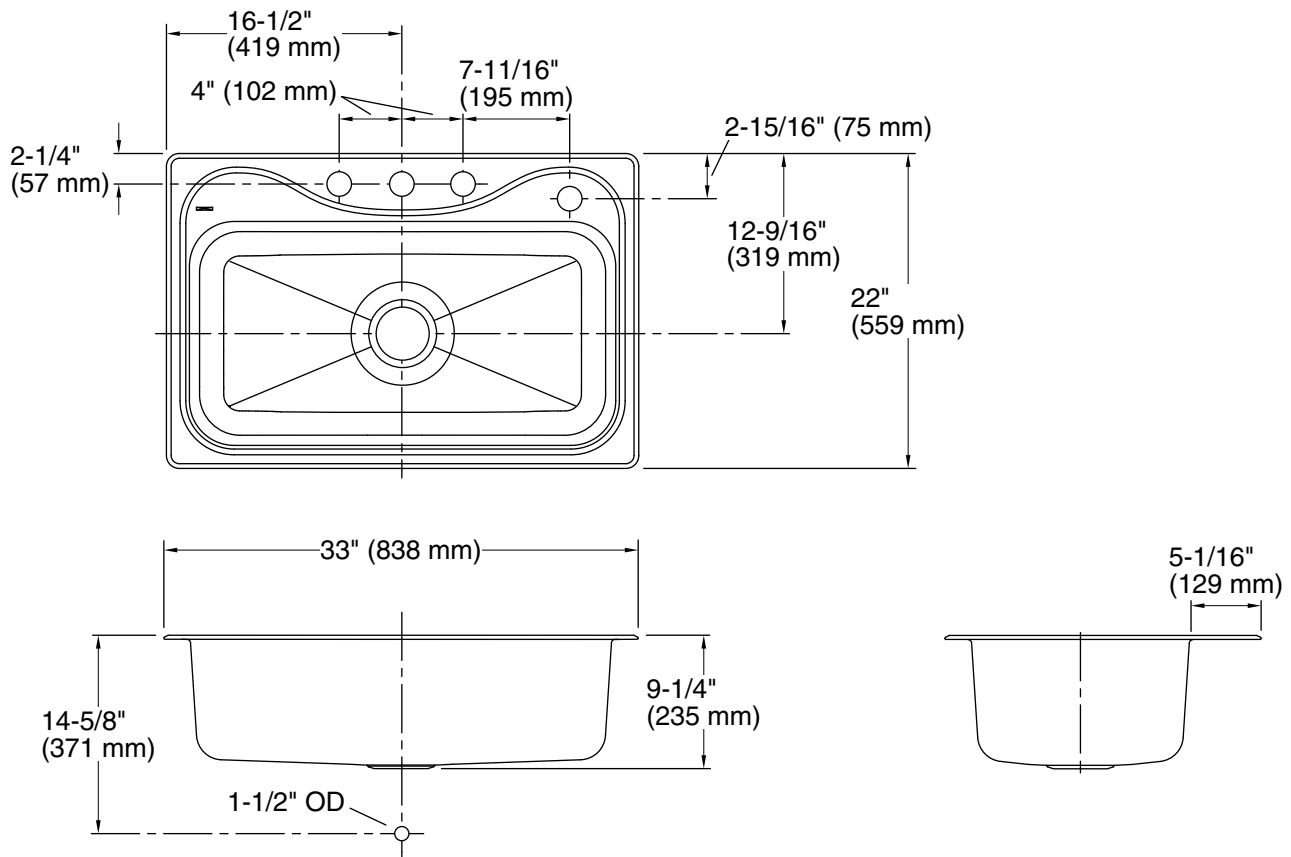

Southaven® X

Top-mount Kitchen Sink
45987-4

Features

- Top-mount.
- Four faucet holes.
- 9-1/4"-deep single bowl.
- 3-5/8" drain opening.
- Stainless steel with satin deck and luster bowl finish.
- SilentShield® sound-absorption technology offers quieter performance.

Codes/Standards

ASME A112.19.3/CSA B45.4

STERLING® Warranty - Stainless Steel Sinks

See website for detailed warranty information.

Technical Information

All product dimensions are nominal.

- Bowl configuration: Single
- Installation: Top-mount
- Min. base cabinet width: 36" (914 mm)
- Bowl area (Only): Length: 29-1/4" (743 mm)
Width: 15" (381 mm)
Bowl depth: 9-1/4" (235 mm)
Water depth: 9" (229 mm)
- Number of deck holes: 4
- Faucet hole spacing: 4" (102 mm)
- Faucet hole(s): 1-7/16" (37 mm)
- Drain hole: 3-5/8" (92 mm)
- Template: 1032929-7, not required, not included