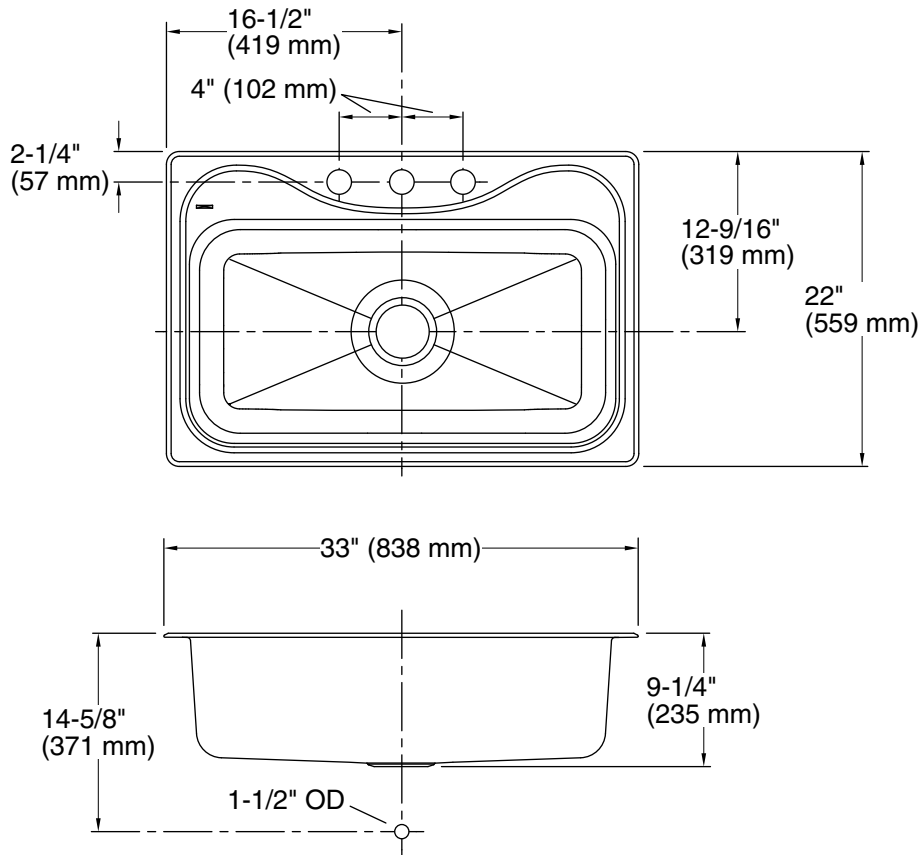

#### Features

- Top-mount.
- Three faucet holes.
- 9-1/4"-deep single bowl.
- 3-5/8" drain opening.
- Stainless steel with satin deck and luster bowl finish.
- SilentShield® sound-absorption technology offers quieter performance.

#### Included Components

- Product consists of:
- 1150001 Installation Clips

#### STERLING® Warranty - Stainless Steel Sinks

See website for detailed warranty information.

**Technical Information**

All product dimensions are nominal.

- Bowl configuration: Single
- Installation: Top-mount
- Min. base cabinet width: 36" (914 mm)
- Bowl area (Only): Length: 29-1/4" (743 mm)  
Width: 15" (381 mm)  
Bowl depth: 9-1/4" (235 mm)  
Water depth: 9" (229 mm)
- Number of deck holes: 3
- Faucet hole(s): 1-7/16" (37 mm)
- Drain hole: 3-5/8" (92 mm)
- Template: 1032929-7, not required, not included