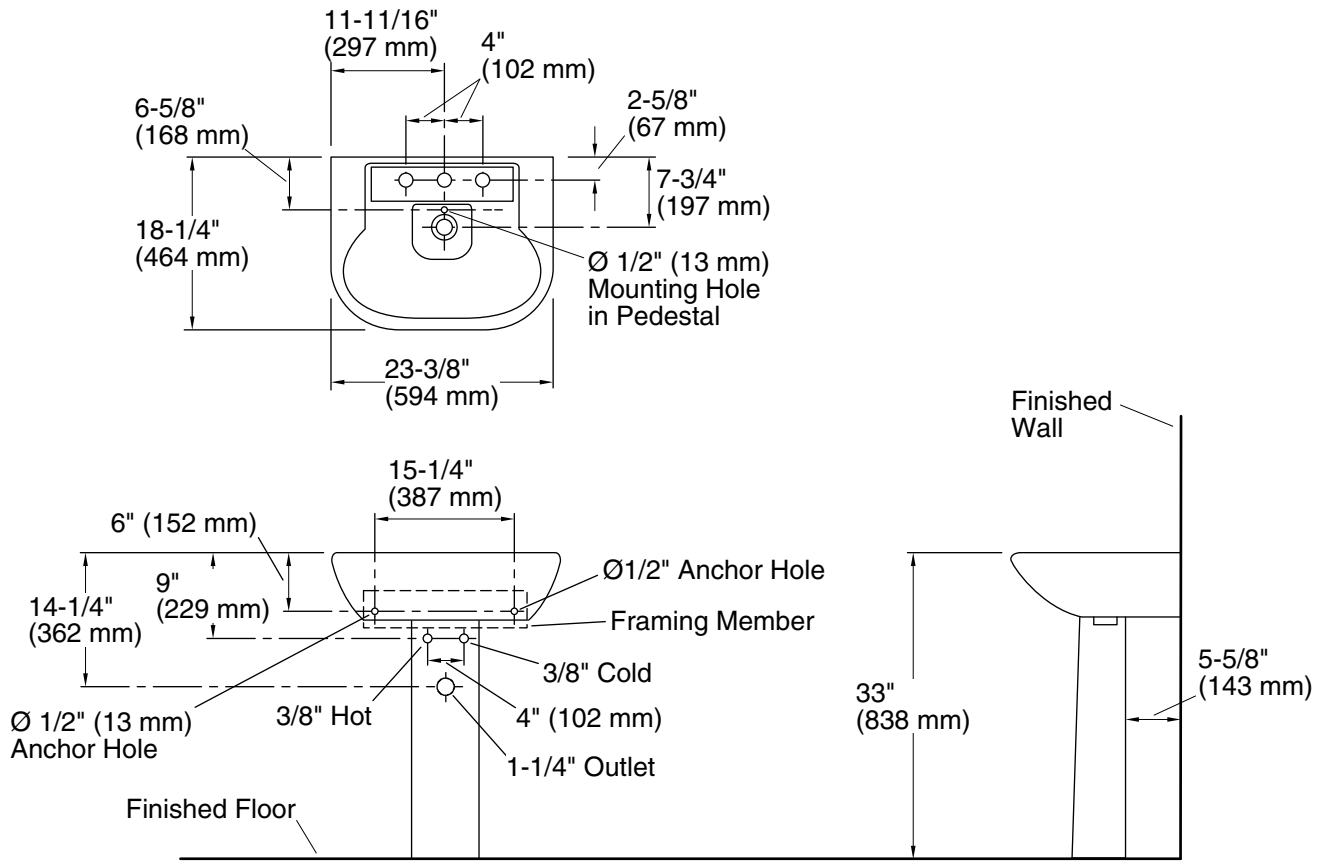

## Features

- Wall-mount or for use with pedestal 448120.
- 8" (203 mm) widespread faucet holes.
- Center drain and overflow.

For the most current Specification Sheet, go to [www.sterlingplumbing.com](http://www.sterlingplumbing.com).

10-1-2022 21:50 - US/CA

**Technical Information**

All product dimensions are nominal.

- Bowl configuration: Single
- Installation: Pedestal
- Center(s): 8
- Bowl area (Only): Length: 18-1/4" (464 mm)  
Width: 11-5/8" (295 mm)  
Water depth: 4" (102 mm)
- Number of deck holes: 3
- Faucet hole spacing: 8" (203 mm)
- Drain hole: 1-3/4" (44 mm)

**Notes**

- Install this product according to the installation instructions.
- Measure your actual product for roughing-in details.