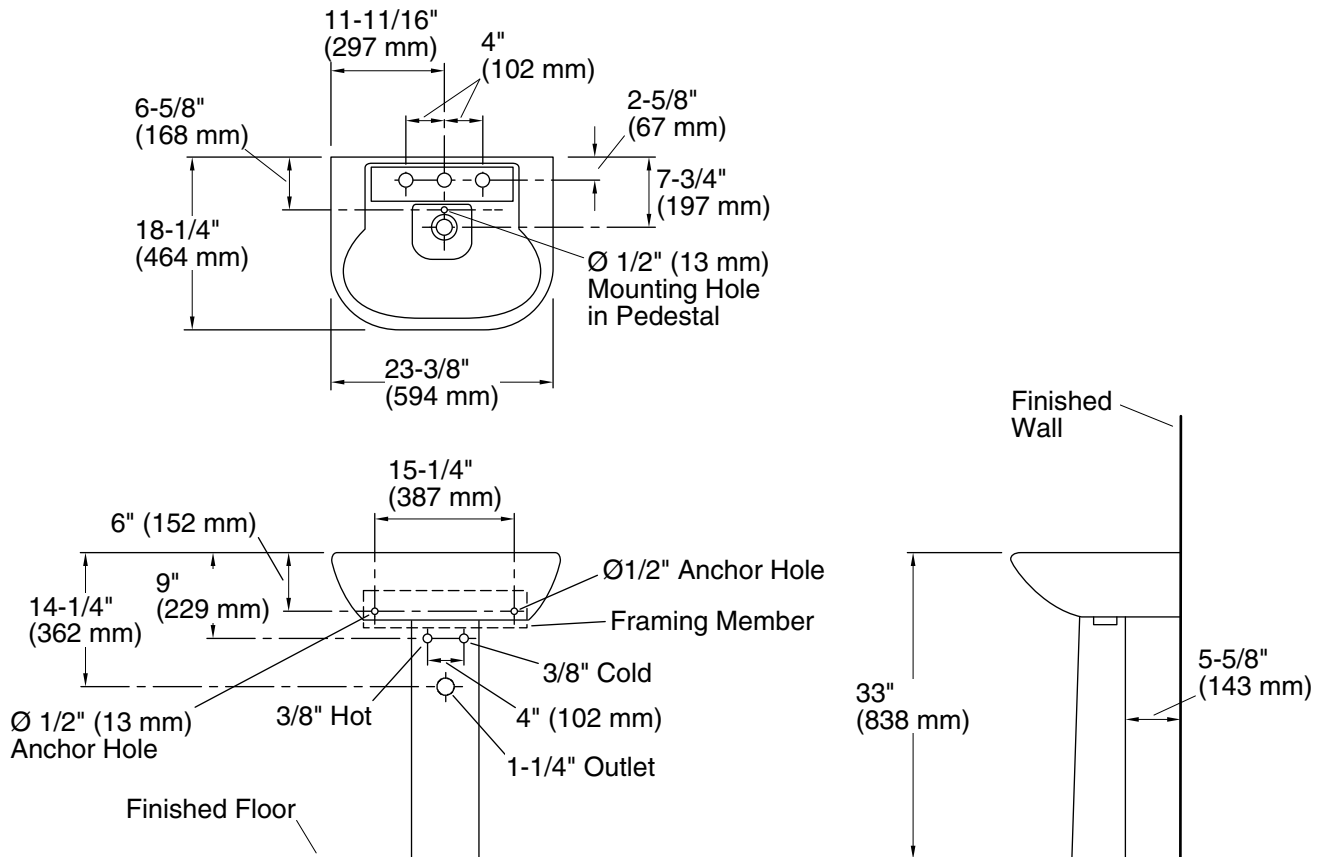

For the most current Specification Sheet, go to [www.sterlingplumbing.com](http://www.sterlingplumbing.com).

2-10-2020 11:58 - US

**Technical Information**

All product dimensions are nominal.

- Bowl configuration: Single
- Installation: Pedestal
- Bowl area (Only): Length: 18-1/4" (464 mm)  
Width: 11-5/8" (295 mm)  
Water depth: 4" (102 mm)
- Number of deck holes: 3
- Faucet hole spacing: 8" (203 mm)
- Drain hole: 1-3/4" (44 mm)

**Notes**

- Install this product according to the installation instructions.
- Measure your actual product for roughing-in details.