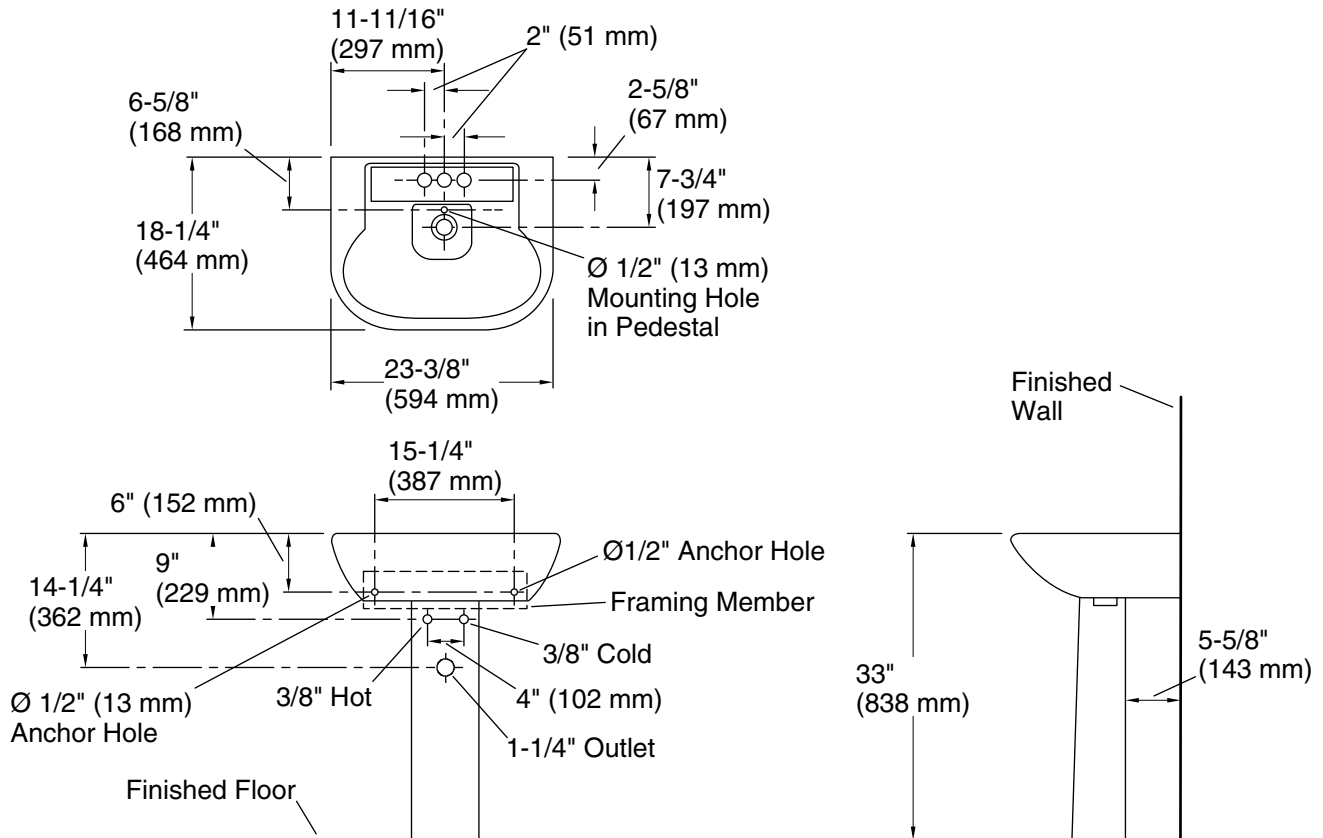

Sacramento®

Pedestal bathroom sink basin
446124

Features

- Wall-mount or for use with pedestal 448120.
- 4" (102 mm) centerset faucet holes.
- Center drain and overflow.

Material

- Grade A vitreous china with a hard, glossy finish.

Available Colors/Finishes

Color tiles intended for reference only.

Color	Code	Description
	0	White
	96	KOHLER Biscuit

Technical Information

All product dimensions are nominal.

- Bowl configuration: Single
- Installation: Pedestal
- Bowl area (Only): Length: 18-1/4" (464 mm)
Width: 11-5/8" (295 mm)
Water depth: 4" (102 mm)
- Number of deck holes: 3
- Faucet hole spacing: 4" (102 mm)
- Drain hole: 1-3/4" (44 mm)

Notes

- Install this product according to the installation instructions.
- Measure your actual product for roughing-in details.