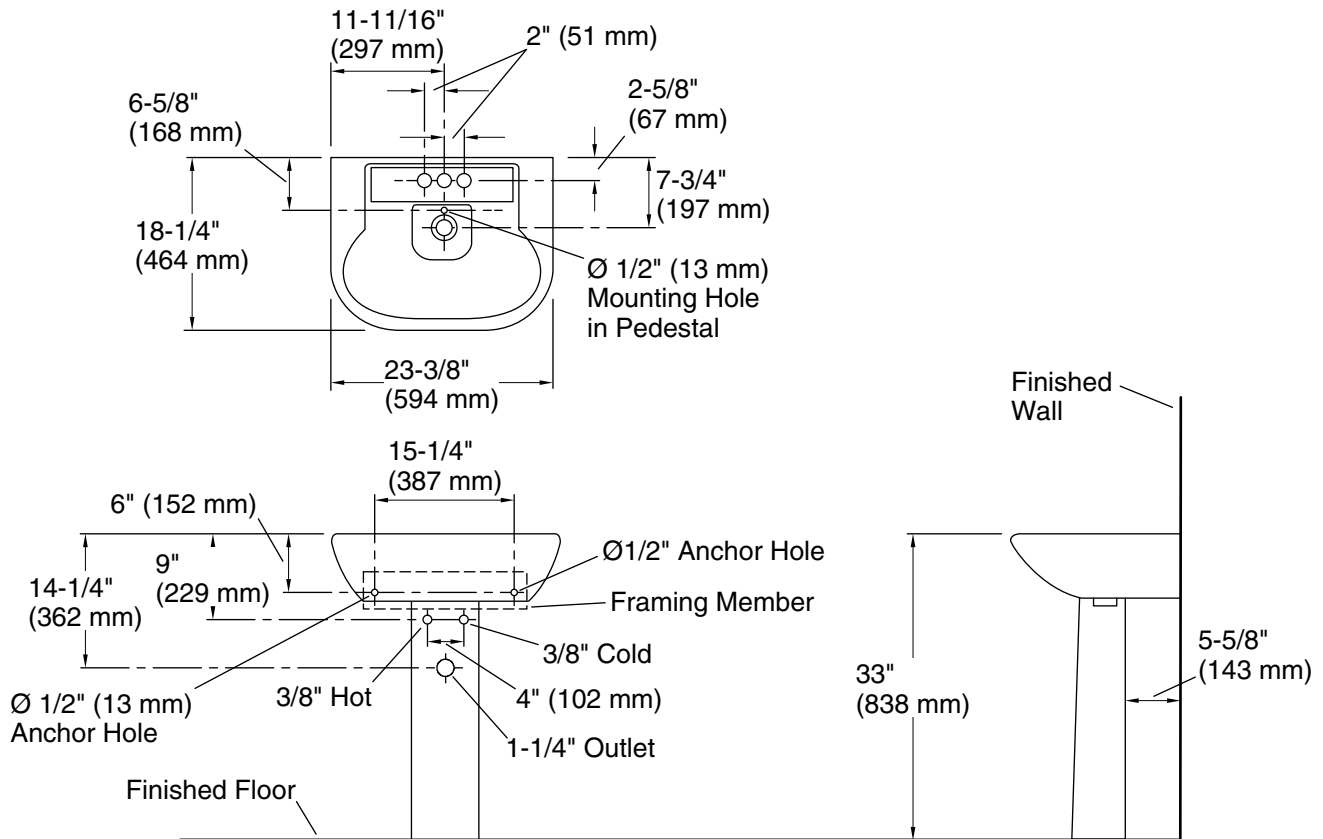

Sacramento®

Pedestal Bathroom Sink Basin

446124

Features

- Wall-mount or for use with pedestal 448120.
- Grade A vitreous china with a hard, glossy finish.
- 4 centerset faucet holes.
- Center drain and overflow.

Available Colors/Finishes

Color tiles intended for reference only.

Color	Code	Description
	0	White
	96	KOHLER Biscuit

Technical Information

All product dimensions are nominal.

- Bowl configuration: Single
- Installation: Pedestal
- Bowl area (Only): Length: 18-1/4" (464 mm)
Width: 11-5/8" (295 mm)
Water depth: 4" (102 mm)
- Number of deck holes: 3
- Faucet hole spacing: 4" (102 mm)
- Drain hole: 1-3/4" (44 mm)

Notes

Install this product according to the installation instructions.

Measure your actual product for roughing-in details.