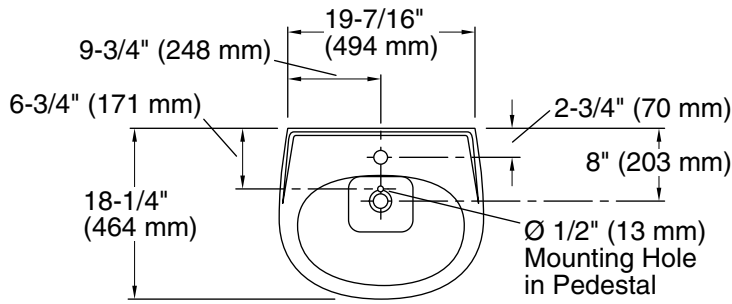

Sacramento®

Pedestal Bathroom Sink Basin
446121

Features

- Wall-mount or for use with pedestal 448420.
- Grade A vitreous china with a hard, glossy finish.
- Single faucet hole.
- Center drain and overflow.

Available Colors/Finishes

Color tiles intended for reference only.

Color	Code	Description
	0	White
	96	KOHLER Biscuit

Technical Information

All product dimensions are nominal.

- Bowl configuration: Single
- Installation: Pedestal
- Bowl area (Only): Length: 18-1/4" (464 mm)
Width: 11-5/8" (295 mm)
Water depth: 4" (102 mm)
- Number of deck holes: 1
- Drain hole: 1-3/4" (44 mm)

Notes

- Install this product according to the installation instructions.
- Measure your actual product for roughing-in details.