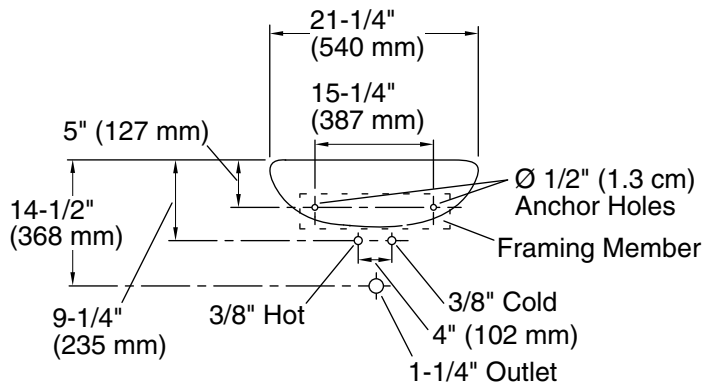

Available Colors/Finishes

Color tiles intended for reference only.

Color	Code	Description
	0	White
	96	KOHLER Biscuit

Technical Information

All product dimensions are nominal.

- Bowl configuration: Single
- Installation: Pedestal
- Bowl area (Only): Length: 18-1/4" (464 mm)
Width: 11-5/8" (295 mm)
Water depth: 4" (102 mm)
- Number of deck holes: 1
- Drain hole: 1-3/4" (44 mm)

Notes

- Install this product according to the installation instructions.
- Measure your actual product for roughing-in details.