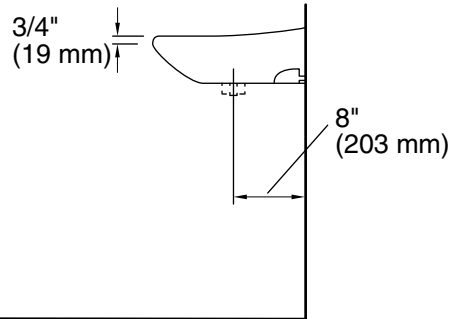

Sacramento®

Pedestal Bathroom Sink Basin
446121

Features

- Wall-mount or for use with pedestal 448420.
- Grade A vitreous china with a hard, glossy finish.
- Single faucet hole.
- Center drain and overflow.

Available Colors/Finishes

Color tiles intended for reference only.

Color	Code	Description
	0	White
	96	KOHLER Biscuit

Technical Information

All product dimensions are nominal.

- Bowl configuration: Single
- Installation: Pedestal
- Bowl area (Only): Length: 18-1/4" (464 mm)
Width: 11-5/8" (295 mm)
Water depth: 4" (102 mm)
- Number of deck holes: 1
- Drain hole: 1-3/4" (44 mm)

Notes

- Install this product according to the installation instructions.
- Measure your actual product for roughing-in details.