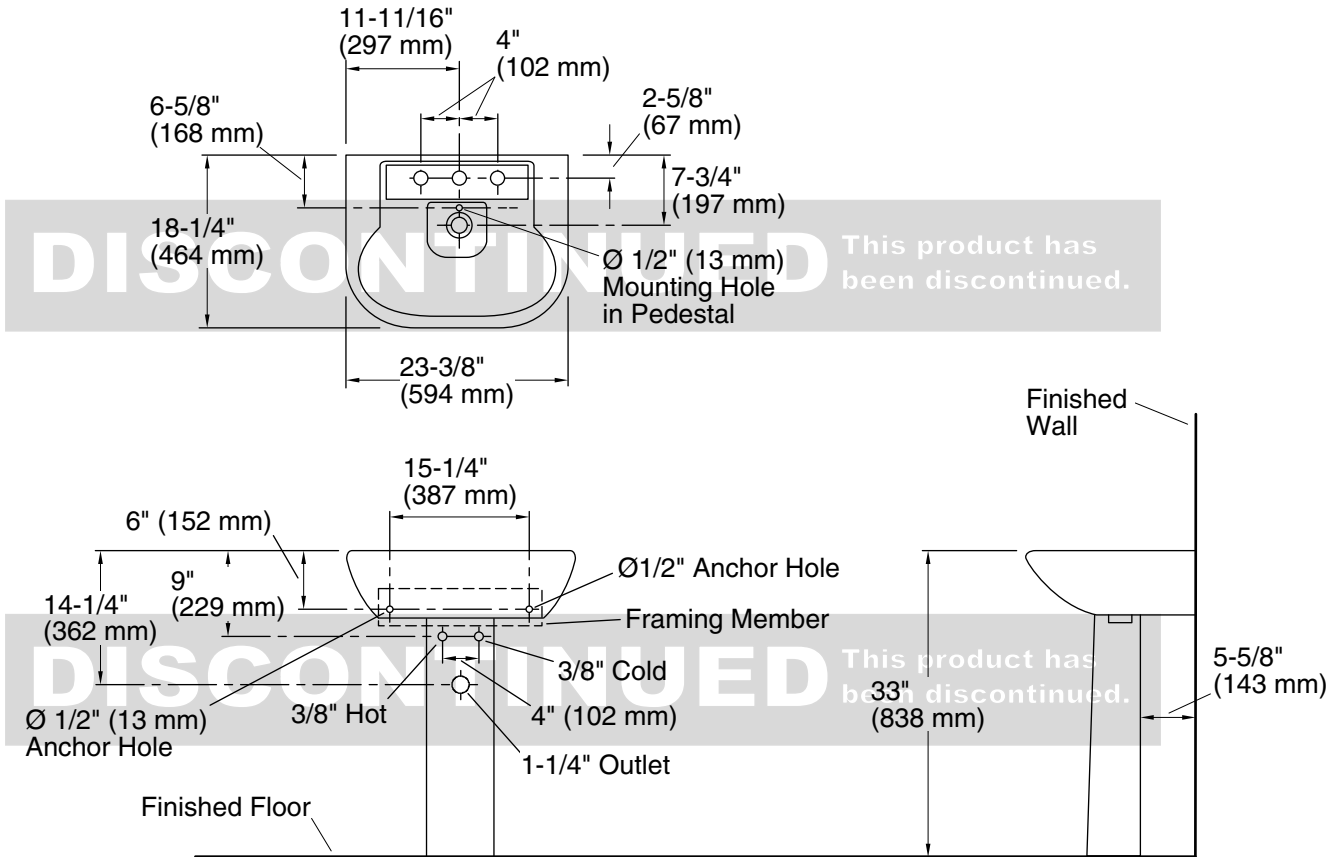

### Technical Information

All product dimensions are nominal.

Bowl configuration: Single

Installation: Pedestal

Bowl area (Only): Length: 20-7/8" (530 mm)  
Width: 12-1/4" (311 mm)  
Water depth: 4" (102 mm)

Number of deck holes: 3

Faucet hole spacing: 8" (203 mm)

Drain hole: 1-1/4" (32 mm)