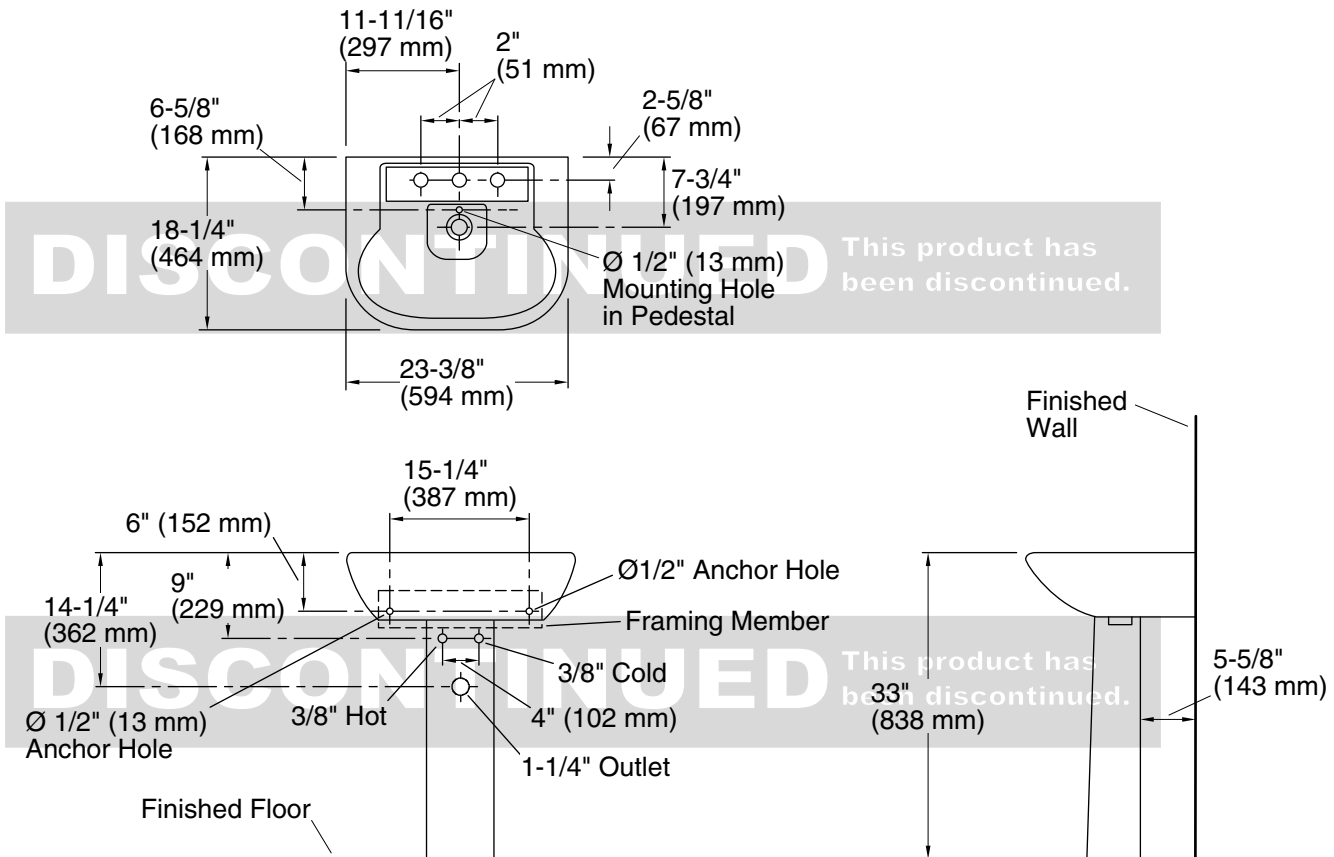

Southampton®
Pedestal Bathroom Sink
442424

Features

- Pedestal installation.
- Grade A vitreous china with a hard, glossy finish.
- 4 centerset faucet holes.
- Center drain and overflow.

Included Components

For the most current Specification Sheet, go to www.sterlingplumbing.com.

2-17-2020 12:50 - US/MX

STERLING®

A KOHLER COMPANY

Southampton® Pedestal Bathroom Sink 442424

Technical Information

All product dimensions are nominal.

Bowl configuration: Single

Installation: Pedestal

Bowl area (Only): Length: 20-7/8" (530 mm)
Width: 12-1/4" (311 mm)
Water depth: 4" (102 mm)

Number of deck holes: 3

Faucet hole spacing: 4" (102 mm)

Drain hole: 1-1/4" (32 mm)