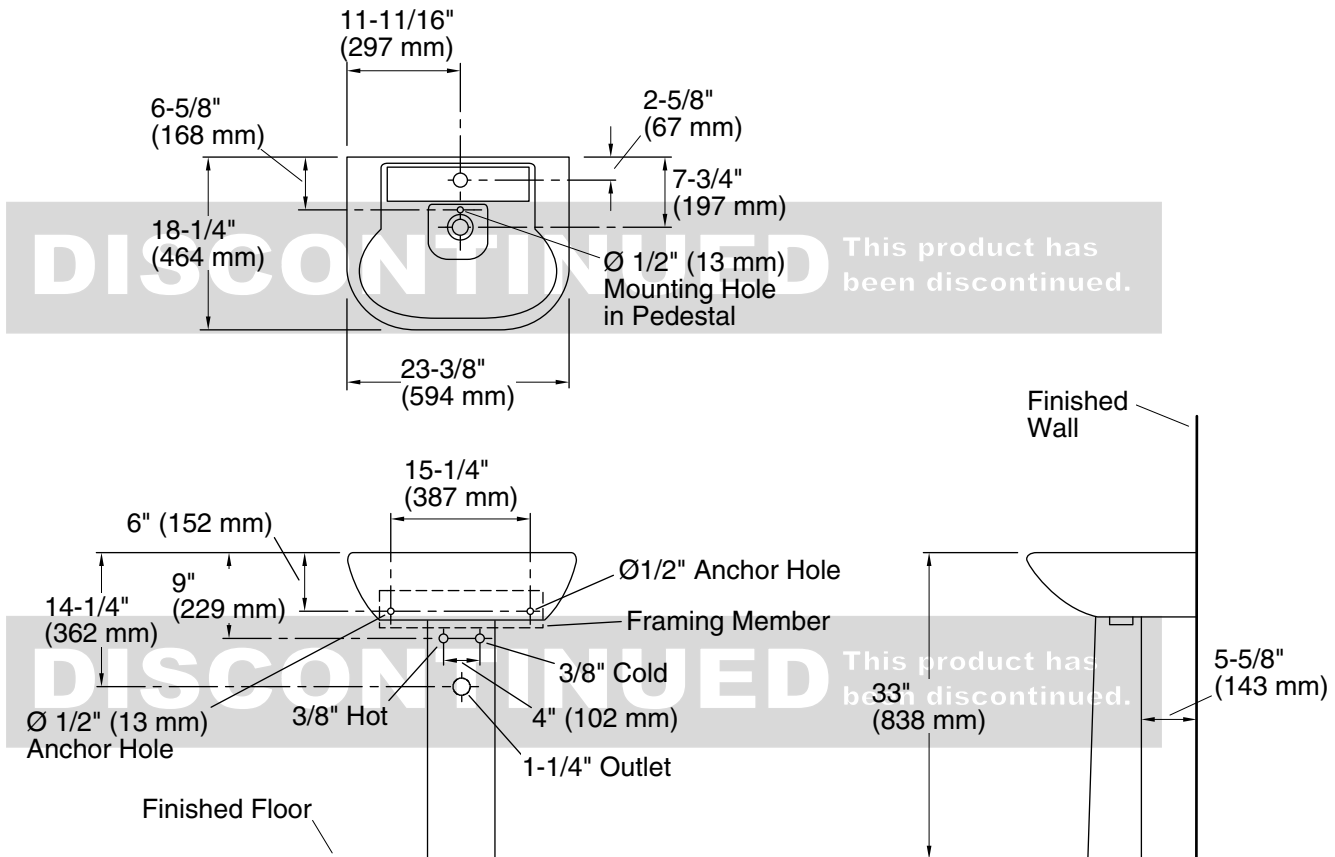

**Features**

- Pedestal installation.
- Grade A vitreous china with a hard, glossy finish.
- Single faucet hole.
- Center drain and overflow.

**Included Components**

Product consists of:  
448420 Pedestal Base  
446421 Pedestal Bathroom Sink Basin  
1047155 Pedestal Mounting Kit

### Technical Information

All product dimensions are nominal.

Bowl configuration: Single

Installation: Pedestal

Bowl area (Only): Length: 20-7/8" (530 mm)

Width: 12-1/4" (311 mm)

Water depth: 4" (102 mm)

Number of deck holes: 1

Drain hole: 1-1/4" (32 mm)