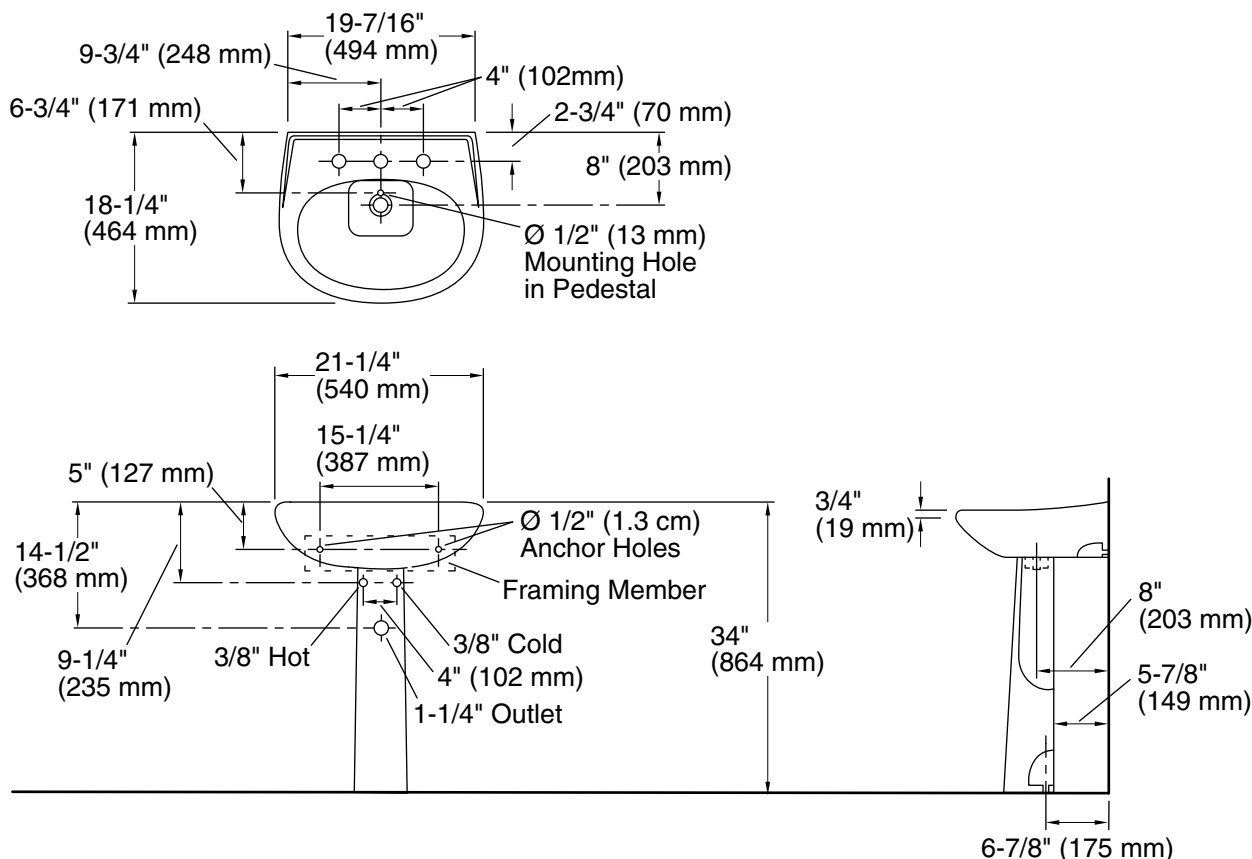

**Sacramento®**  
21-1/4" oval pedestal bathroom sink  
**442128**

**Features**

- Wall-mount or for use with pedestal 448120
- 8" (203 mm) widespread faucet holes
- Center drain and overflow

**Material**

### Technical Information

All product dimensions are nominal.

Bowl configuration:	Single
Installation:	Pedestal
Center(s):	8
Bowl area (Only):	Length: 18-1/4" (464 mm) Width: 11-5/8" (295 mm) With overflow: Yes Water depth: 4" (102 mm)
With overflow:	Yes
Number of deck holes:	3
Faucet hole spacing:	8" (203 mm)
Drain hole:	1-3/4" (44 mm)

### Notes

Install this product according to the installation instructions.

Measure your actual product for roughing-in details.