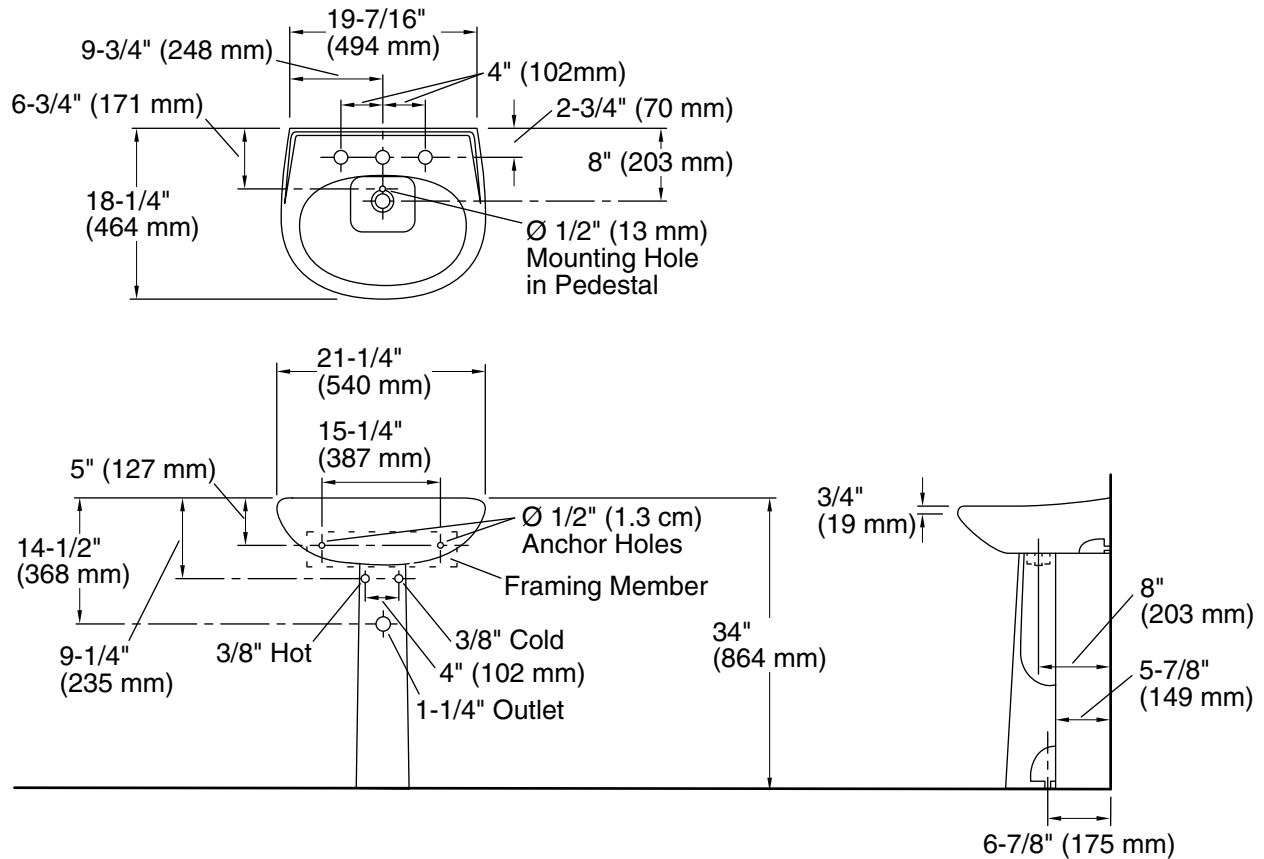

Technical Information

All product dimensions are nominal.

Bowl configuration:	Single
Installation:	Pedestal
Bowl area (Only):	Length: 18-1/4" (464 mm) Width: 11-5/8" (295 mm) Water depth: 4" (102 mm)
Number of deck holes:	3
Faucet hole spacing:	8" (203 mm)
Drain hole:	1-3/4" (44 mm)

Notes

Install this product according to the installation instructions.

Measure your actual product for roughing-in details.