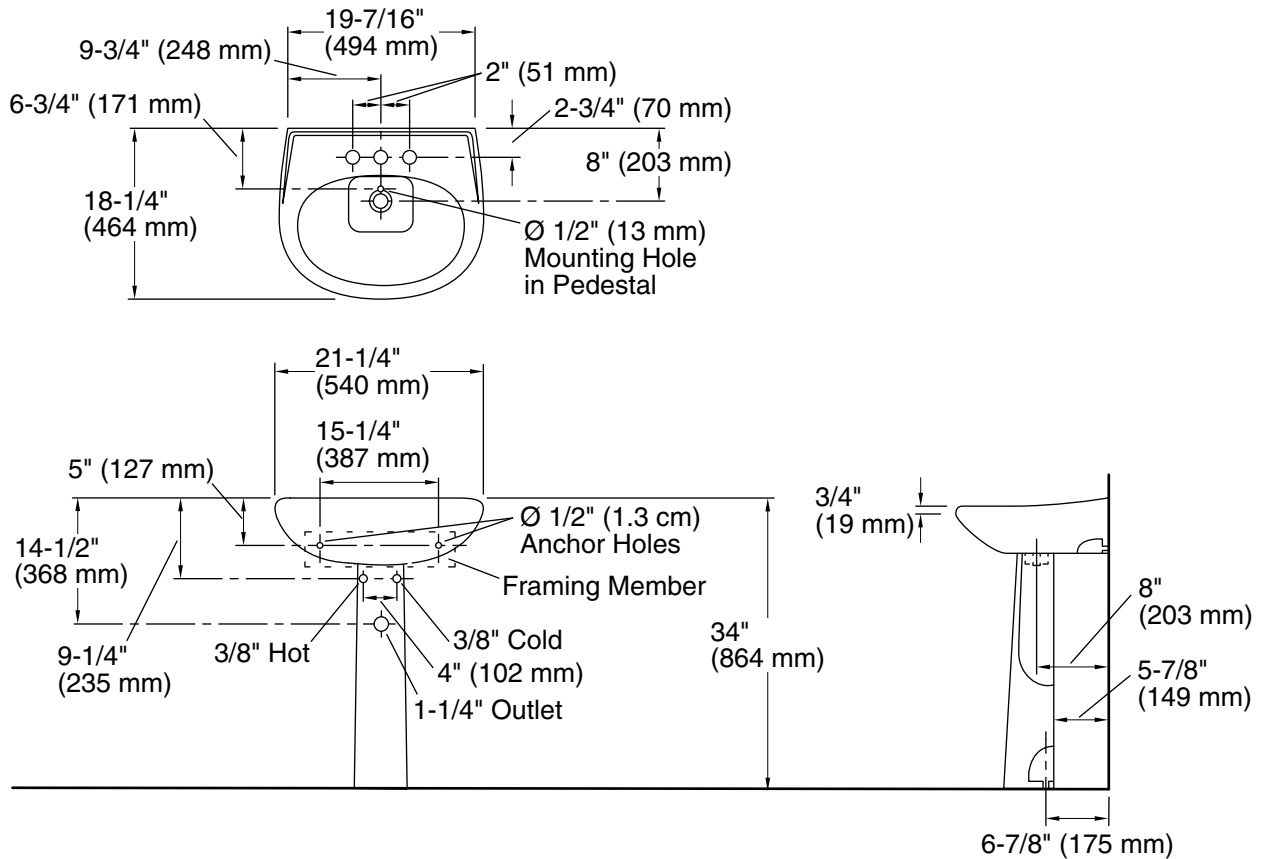

Technical Information

All product dimensions are nominal.

- Bowl configuration: Single
- Center(s): 4
- Bowl area (Only): Length: 18-1/4" (464 mm)
  Width: 11-5/8" (295 mm)
  Water depth: 4" (102 mm)
- With overflow: Yes
- Number of deck holes: 3
- Faucet hole spacing: 4" (102 mm)
- Drain hole: 1-3/4" (44 mm)

Notes

- Install this product according to the installation instructions.
- Measure your actual product for roughing-in details.