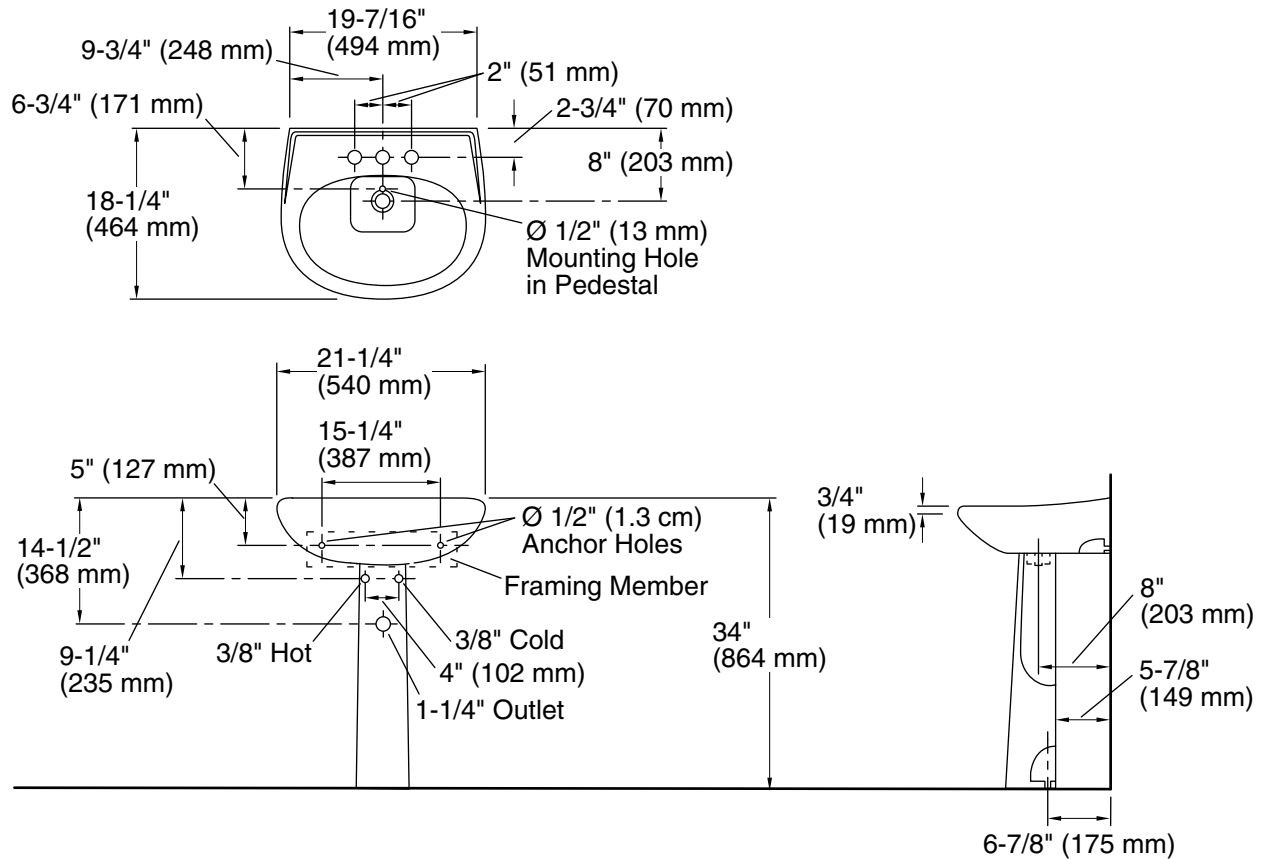

Sacramento®

Pedestal Bathroom Sink
442124

Features

- Pedestal installation.
- Grade A vitreous china with a hard, glossy finish.
- 4 centerset faucet holes.
- Center drain and overflow.

Recommended Products/Accessories

Technical Information

All product dimensions are nominal.

Bowl configuration:	Single
Installation:	Pedestal
Bowl area (Only):	Length: 18-1/4" (464 mm) Width: 11-5/8" (295 mm) Water depth: 4" (102 mm)
Number of deck holes:	3
Faucet hole spacing:	4" (102 mm)
Drain hole:	1-3/4" (44 mm)

Notes

Install this product according to the installation instructions.

Measure your actual product for roughing-in details.