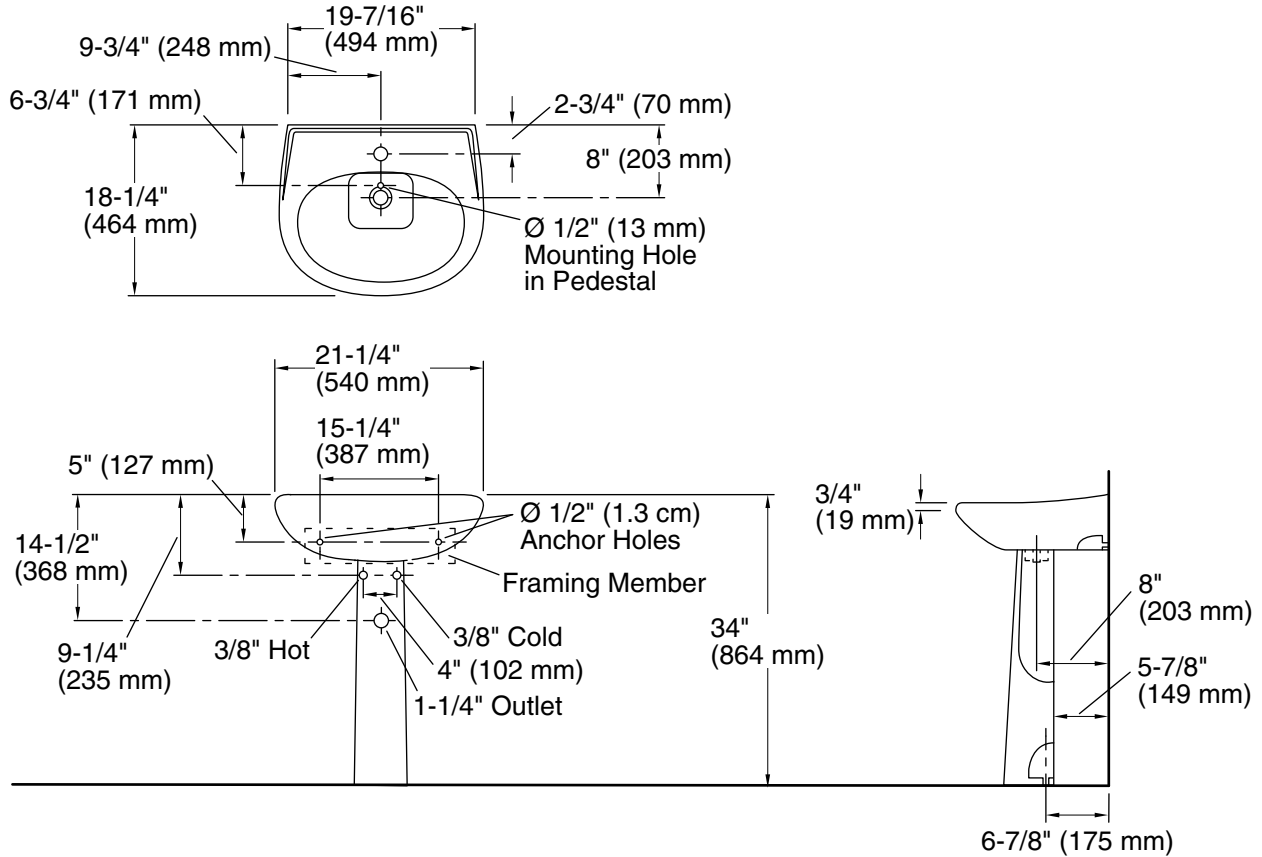

Technical Information

All product dimensions are nominal.

- Bowl configuration: Single
- Installation: Pedestal
- Bowl area (Only): Length: 18-1/4" (464 mm)
  Width: 11-5/8" (295 mm)
  Water depth: 4" (102 mm)
- Number of deck holes: 1
- Drain hole: 1-3/4" (44 mm)

Notes

- Install this product according to the installation instructions.
- Measure your actual product for roughing-in details.