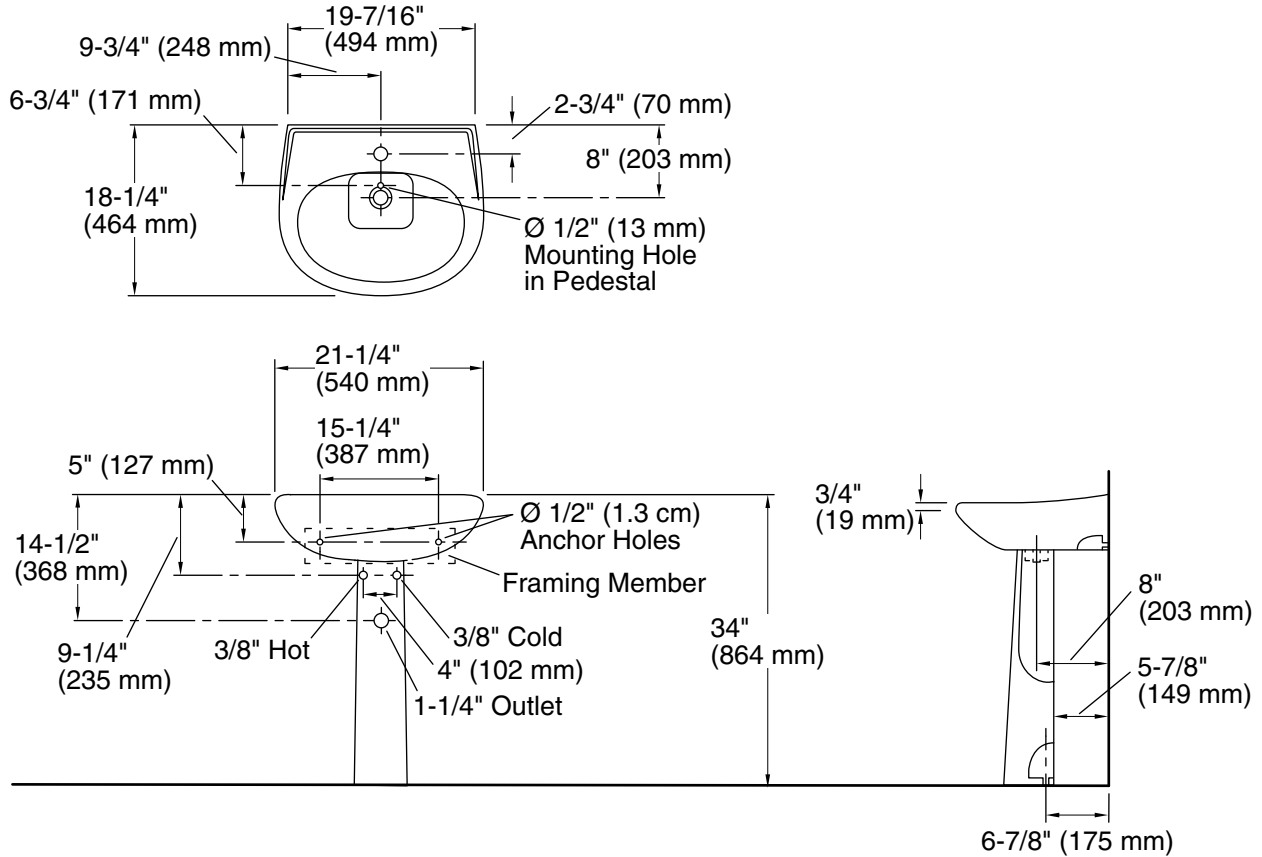

Sacramento®

Pedestal bathroom sink
442121

Features

- Pedestal installation.
- Single faucet hole.
- Center drain and overflow.

Material

- Grade A vitreous china with a hard, glossy finish.

Recommended Products/Accessories

See website for detailed warranty information.

Available Colors/Finishes

Color tiles intended for reference only.

Color	Code	Description
	0	White
	96	KOHLER Biscuit

Technical Information

All product dimensions are nominal.

- Bowl configuration: Single
- Installation: Pedestal
- Bowl area (Only): Length: 18-1/4" (464 mm)
Width: 11-5/8" (295 mm)
Water depth: 4" (102 mm)
- Number of deck holes: 1
- Drain hole: 1-3/4" (44 mm)

Notes

- Install this product according to the installation instructions.
- Measure your actual product for roughing-in details.