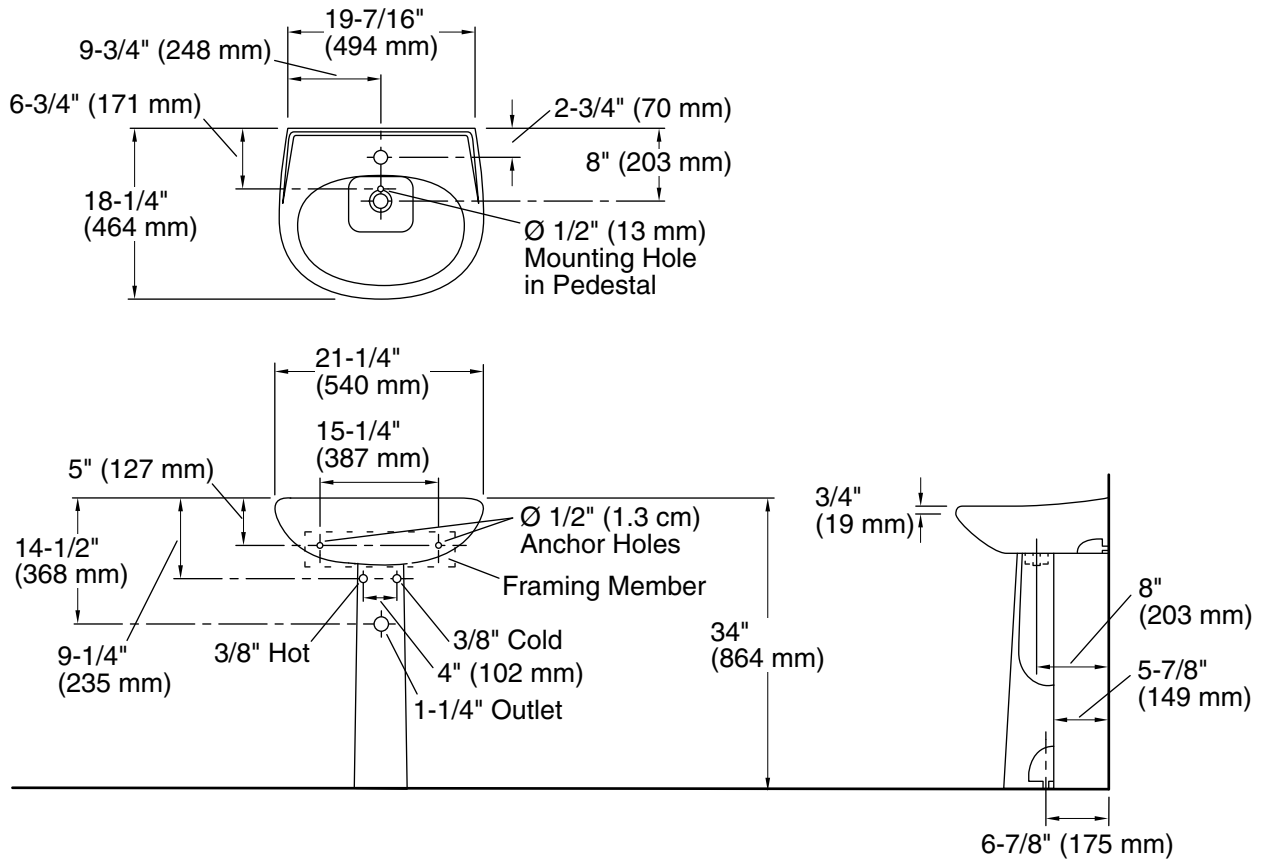

	0	White
---	---	-------

Technical Information

All product dimensions are nominal.

- Bowl configuration: Single
- Bowl area (Only): Length: 18-1/4" (464 mm)
Width: 11-5/8" (295 mm)
Water depth: 4" (102 mm)
- With overflow: Yes
- Number of deck holes: 1
- Drain hole: 1-3/4" (44 mm)

Notes

- Install this product according to the installation instructions.
- Measure your actual product for roughing-in details.