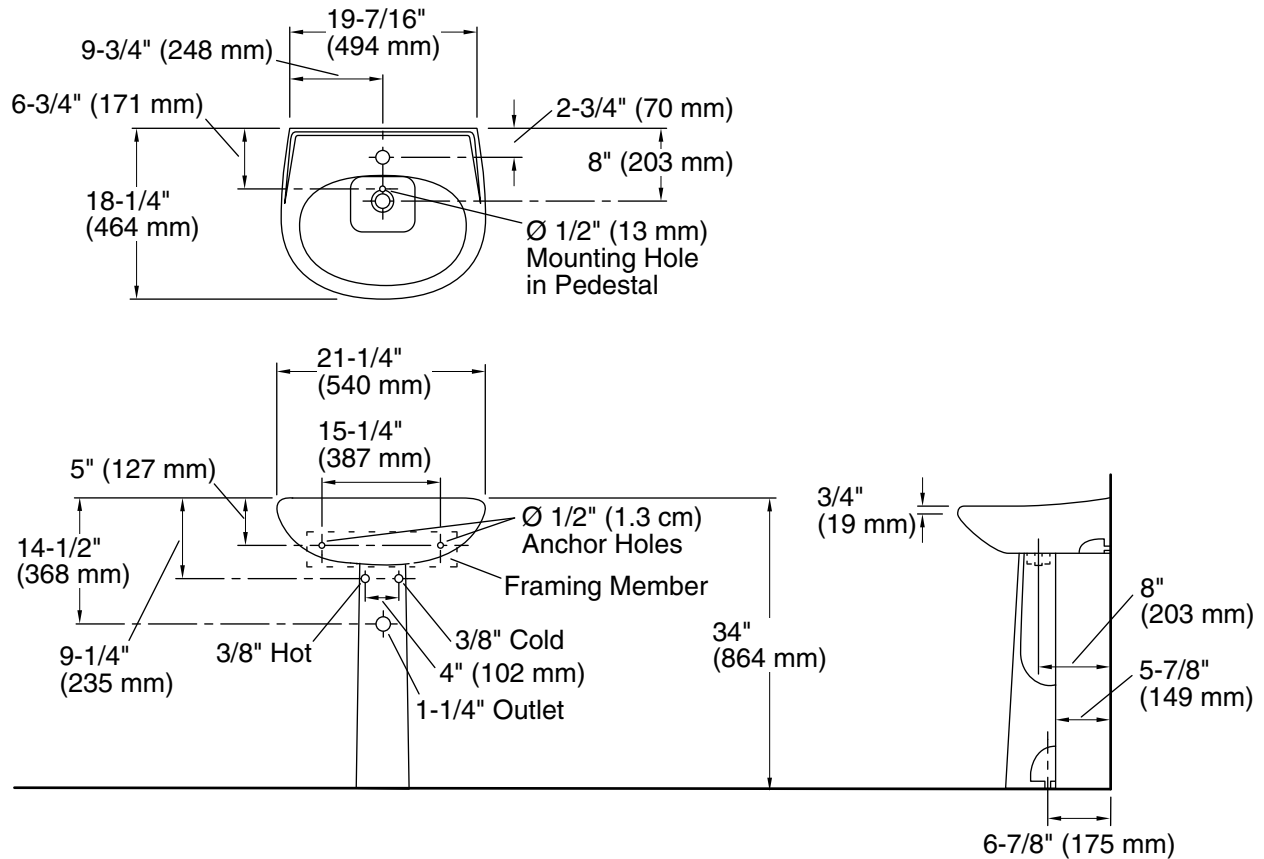

Sacramento®

Pedestal Bathroom Sink

442121

Features

- Pedestal installation.
- Grade A vitreous china with a hard, glossy finish.
- Single faucet hole.
- Center drain and overflow.

Recommended Products/Accessories

Technical Information

All product dimensions are nominal.

- Bowl configuration: Single
- Installation: Pedestal
- Bowl area (Only): Length: 18-1/4" (464 mm)
Width: 11-5/8" (295 mm)
Water depth: 4" (102 mm)
- Number of deck holes: 1
- Drain hole: 1-3/4" (44 mm)

Notes

- Install this product according to the installation instructions.
- Measure your actual product for roughing-in details.