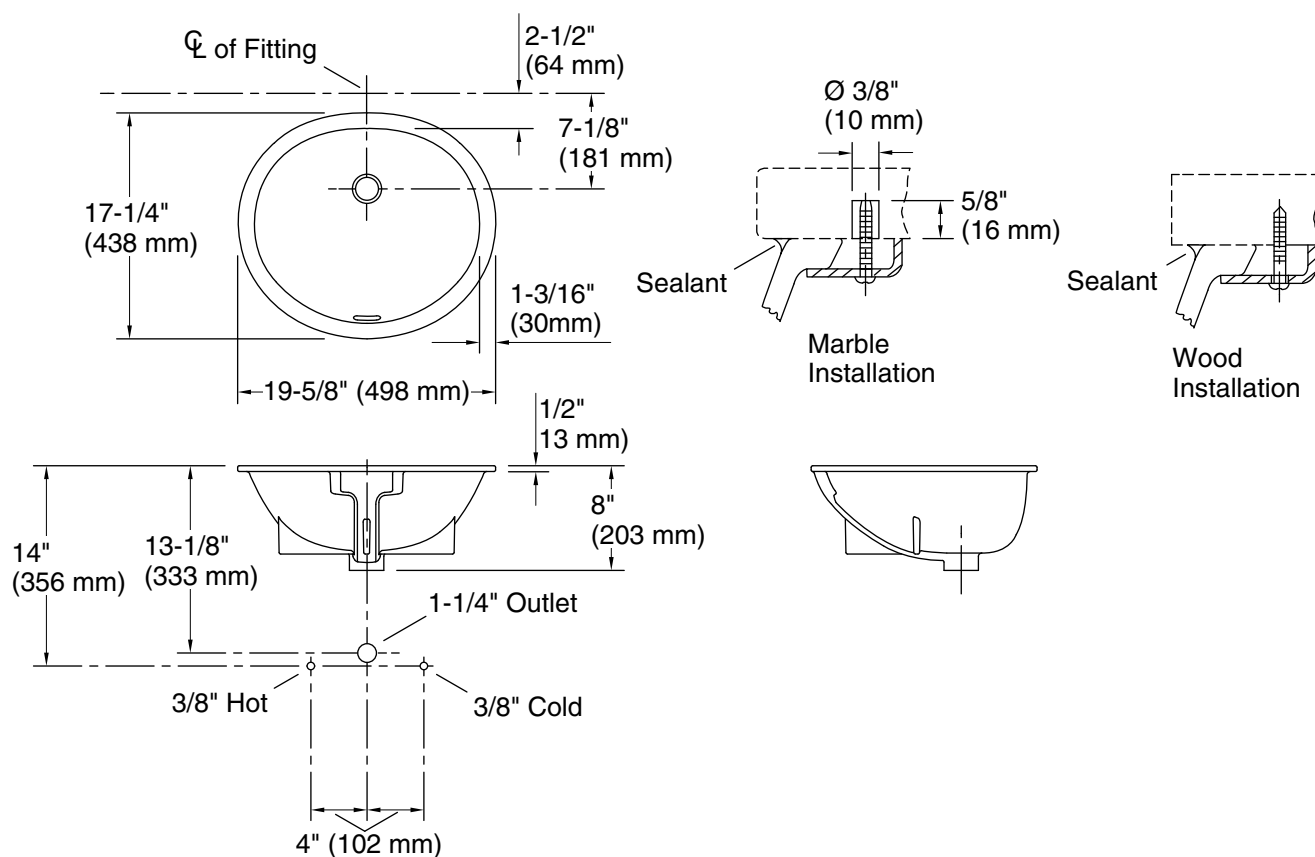

	0	White
---	---	-------

Technical Information

All product dimensions are nominal.

Bowl configuration:	Single
Bowl area (Only):	Length: 17-5/16" (440 mm) Width: 14-7/8" (378 mm) Bowl depth: 6" (152 mm) Water depth: 4" (102 mm)
With overflow:	Yes
Drain hole:	1-3/4" (44 mm)
Template:	1034558-7, required, included

Notes

Install this product according to the installation instructions.

Measure your actual product for roughing-in details.