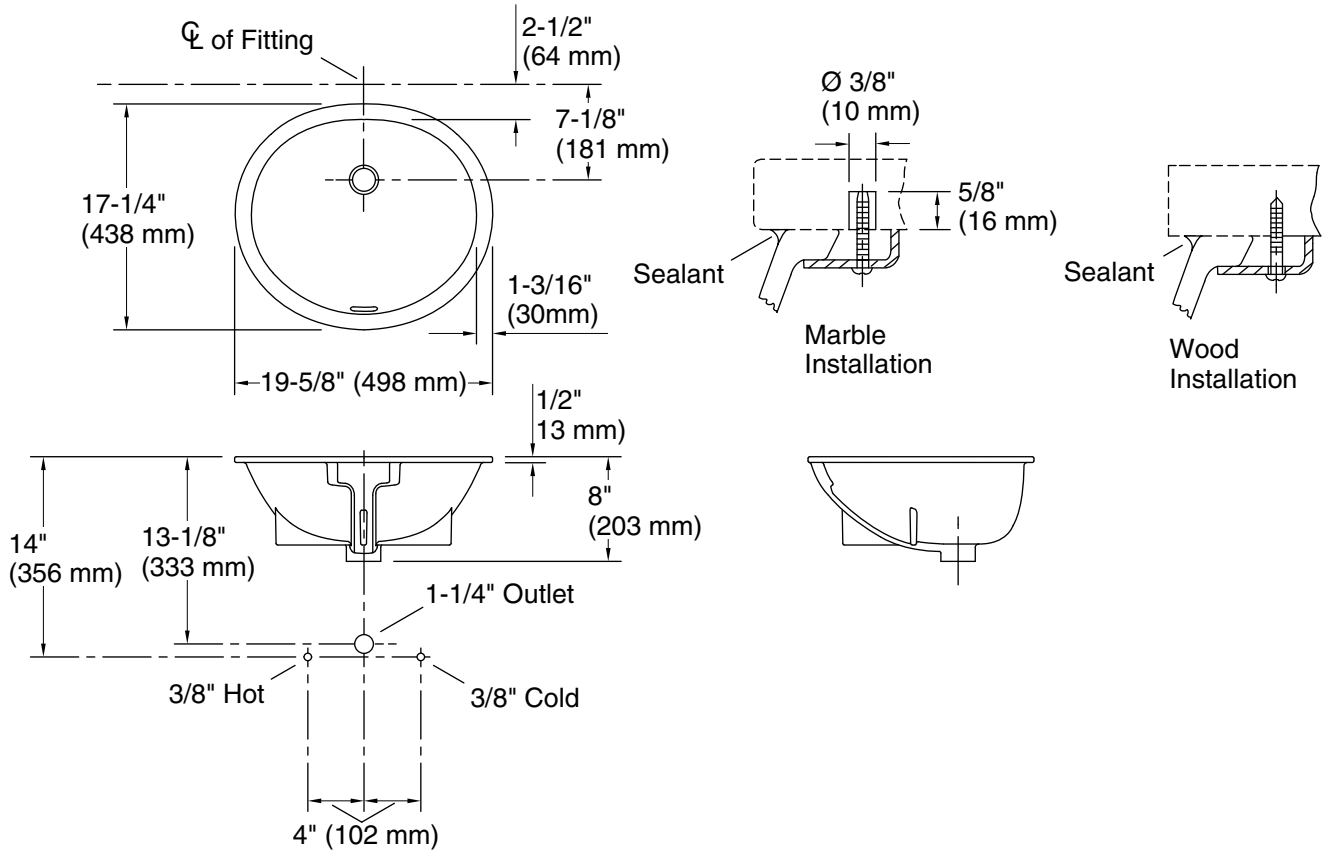

Wescott®
Under-mount Bathroom Sink
442050

Features

- Grade A vitreous china with a hard, glossy finish.
- Center drain and overflow.

Installation

- Undermount.
- No faucet holes; requires wall-or counter-mount faucet.

Recommended Products/Accessories

- K-8998 P-Trap
- K-23726 Drain treatment
- K-23725 Cast iron cleaner

Included Components

- Product consists of:
52047 Clamp Accessory Pack, 4 Ea.

Codes/Standards

ASME A112.19.2/CSA B45.1

Technical Information

All product dimensions are nominal.

Bowl configuration:	Single
Installation:	Under-mount
Bowl area (Only):	Water depth: 4" (102 mm)
Drain hole:	1-3/4" (44 mm)
Template:	1034558-7, required, included

Notes

Install this product according to the installation instructions.

Measure your actual product for roughing-in details.