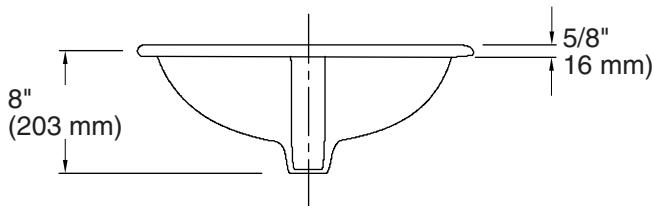

Technical Information

All product dimensions are nominal.

- Bowl configuration: Single
- Center(s): 8
- Bowl area (Only): Length: 17" (432 mm)
  Width: 10-7/8" (276 mm)
  Water depth: 4-7/8" (124 mm)
- With overflow: Yes
- Number of deck holes: 3
- Faucet hole spacing: 8" (203 mm)
- Faucet hole(s): 1-3/16" (30 mm)
- Drain hole: 1-3/4" (44 mm)
- Template: 1003767-7, required, included

Notes

- Install this product according to the installation instructions.
- Measure your actual product for roughing-in details.
- ADA compliant when installed to the specific requirements of these regulations.