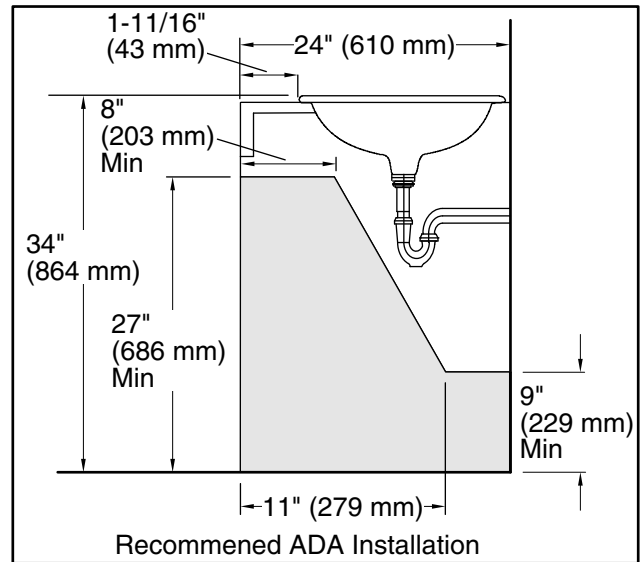

Technical Information

All product dimensions are nominal.

- Bowl configuration: Single
- Center(s): 8
- Bowl area (Only): Length: 17" (432 mm)
  Width: 10-7/8" (276 mm)
  Water depth: 4-7/8" (124 mm)
- With overflow: Yes
- Number of deck holes: 3
- Faucet hole spacing: 8" (203 mm)
- Faucet hole(s): 1-3/16" (30 mm)
- Drain hole: 1-3/4" (44 mm)
- Template: 1003767-7, required, included

Notes

- Install this product according to the installation instructions.
- Measure your actual product for roughing-in details.
- ADA compliant when installed to the specific requirements of these regulations.