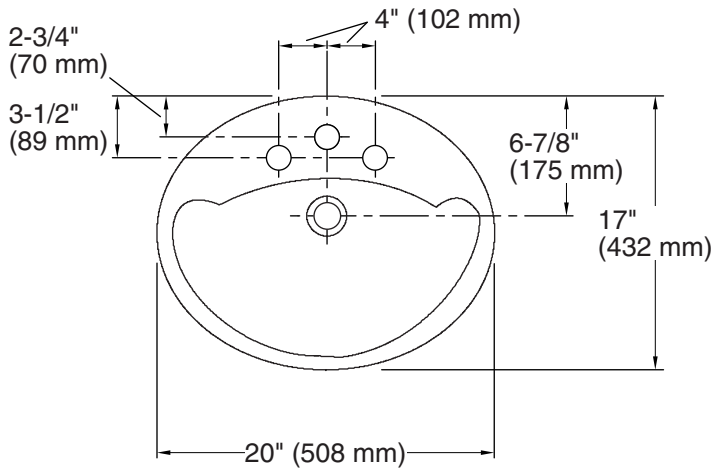

Technical Information

All product dimensions are nominal.

- Bowl configuration: Single
- Center(s): 8
- Bowl area (Only): Length: 17" (432 mm)
  Width: 10-7/8" (276 mm)
  Water depth: 4-7/8" (124 mm)
- With overflow: Yes
- Number of deck holes: 3
- Faucet hole spacing: 8" (203 mm)
- Faucet hole(s): 1-3/16" (30 mm)
- Drain hole: 1-3/4" (44 mm)
- Template: 1003767-7, required, included

Notes

- Install this product according to the installation instructions.
- Measure your actual product for roughing-in details.
- ADA compliant when installed to the specific requirements of these regulations.