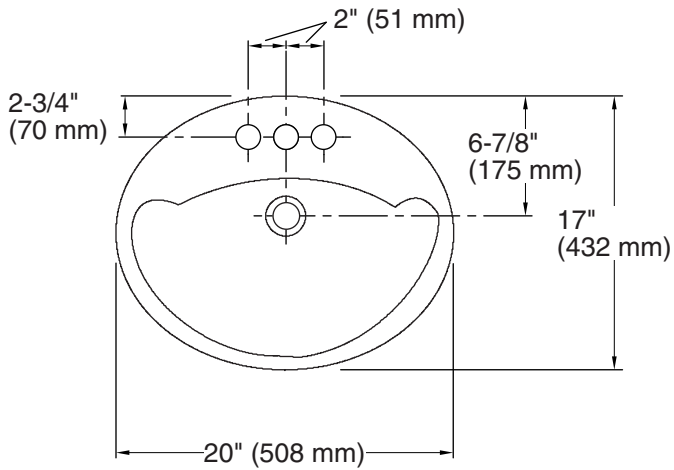

Sanibel™

20" oval drop-in bathroom sink

442004

Features

- 4" (102 mm) centerset faucet holes

Material

- Grade A vitreous china with a hard, glossy finish

Installation

	0	White
---	---	-------

Technical Information

All product dimensions are nominal.

- Bowl configuration: Single
- Center(s): 4
- Bowl area (Only): Length: 17" (432 mm)
Width: 10-7/8" (276 mm)
Water depth: 4-7/8" (124 mm)
- With overflow: Yes
- Number of deck holes: 3
- Faucet hole spacing: 4" (102 mm)
- Faucet hole(s): 1-3/16" (30 mm)
- Drain hole: 1-3/4" (44 mm)
- Template: 1003767-7, required, included