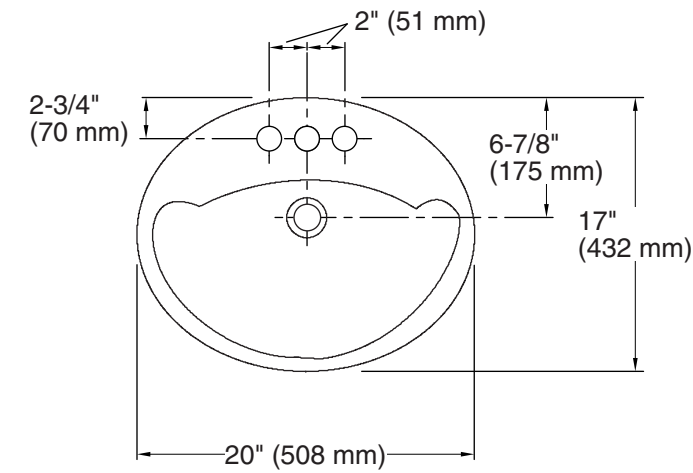

Sanibel™

Drop-in bathroom sink
442004

Features

- 4" (102 mm) centerset faucet holes.

Material

- Grade A vitreous china with a hard, glossy finish.

Installation

- Drop-in.

For the most current Specification Sheet, go to www.sterlingplumbing.com.

5-29-2021 19:17 - US/CA/MX

Technical Information

All product dimensions are nominal.

Bowl configuration:	Single
Installation:	Drop-in
Bowl area (Only):	Length: 17" (432 mm) Width: 10-7/8" (276 mm) Water depth: 4-7/8" (124 mm)
Number of deck holes:	3
Faucet hole spacing:	4" (102 mm)
Faucet hole(s):	1-3/16" (30 mm)
Drain hole:	1-3/4" (44 mm)
Template:	1003767-7, required, included