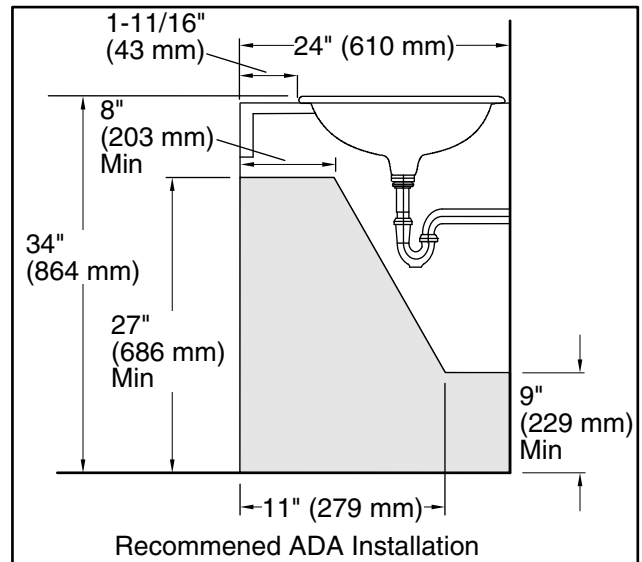

Sanibel™

20" oval drop-in bathroom sink

442004

Features

- 4" (102 mm) centerset faucet holes

Material

- Grade A vitreous china with a hard, glossy finish

Installation

	0	White
---	---	-------

Technical Information

All product dimensions are nominal.

- Bowl configuration: Single
- Center(s): 4
- Bowl area (Only): Length: 17" (432 mm)
Width: 10-7/8" (276 mm)
Water depth: 4-7/8" (124 mm)
- With overflow: Yes
- Number of deck holes: 3
- Faucet hole spacing: 4" (102 mm)
- Faucet hole(s): 1-3/16" (30 mm)
- Drain hole: 1-3/4" (44 mm)
- Template: 1003767-7, required, included

Notes

- Install this product according to the installation instructions.
- Measure your actual product for roughing-in details.
- ADA compliant when installed to the specific requirements of these regulations.