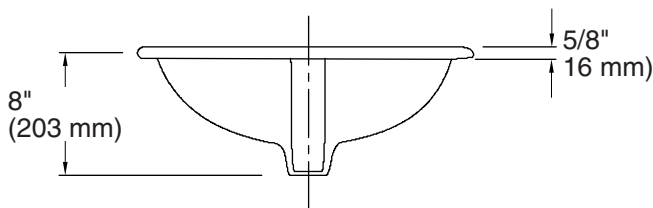

Sanibel™

20" oval drop-in bathroom sink

442004

Features

- 4" (102 mm) centerset faucet holes

Material

- Grade A vitreous china with a hard, glossy finish

Installation

	0	White
---	---	-------

Technical Information

All product dimensions are nominal.

- Bowl configuration: Single
- Center(s): 4
- Bowl area (Only): Length: 17" (432 mm)
Width: 10-7/8" (276 mm)
Water depth: 4-7/8" (124 mm)
- With overflow: Yes
- Number of deck holes: 3
- Faucet hole spacing: 4" (102 mm)
- Faucet hole(s): 1-3/16" (30 mm)
- Drain hole: 1-3/4" (44 mm)
- Template: 1003767-7, required, included