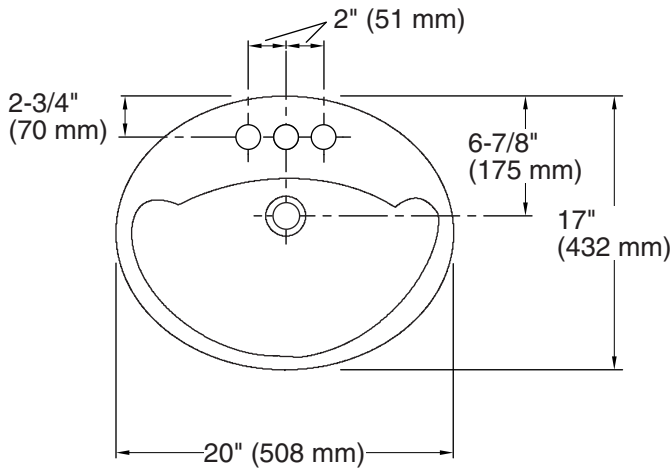

Technical Information

All product dimensions are nominal.

Bowl configuration:	Single
Center(s):	4
Bowl area (Only):	Length: 17" (432 mm) Width: 10-7/8" (276 mm) Water depth: 4-7/8" (124 mm)
With overflow:	Yes
Number of deck holes:	3
Faucet hole spacing:	4" (102 mm)
Faucet hole(s):	1-3/16" (30 mm)
Drain hole:	1-3/4" (44 mm)
Template:	1003767-7, required, included

Notes

Install this product according to the installation instructions.

Measure your actual product for roughing-in details.

ADA compliant when installed to the specific requirements of these regulations.