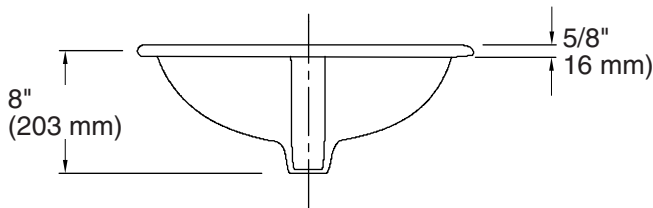

Technical Information

All product dimensions are nominal.

Bowl configuration:	Single
Center(s):	4
Bowl area (Only):	Length: 17" (432 mm) Width: 10-7/8" (276 mm) Water depth: 4-7/8" (124 mm)
With overflow:	Yes
Number of deck holes:	3
Faucet hole spacing:	4" (102 mm)
Faucet hole(s):	1-3/16" (30 mm)
Drain hole:	1-3/4" (44 mm)
Template:	1003767-7, required, included

Notes

Install this product according to the installation instructions.

Measure your actual product for roughing-in details.

ADA compliant when installed to the specific requirements of these regulations.