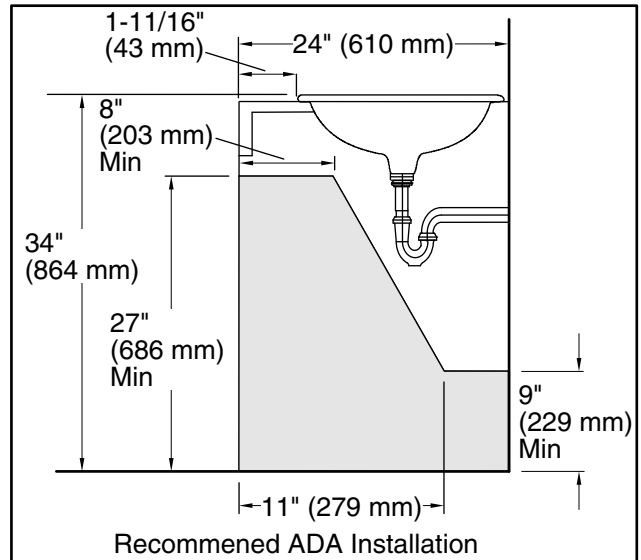

Sanibel™

Drop-in bathroom sink
442004

Features

- 4" (102 mm) centerset faucet holes.

Material

- Grade A vitreous china with a hard, glossy finish.

Installation

- Drop-in.

For the most current Specification Sheet, go to www.sterlingplumbing.com.

5-29-2021 19:17 - US/CA/MX

Technical Information

All product dimensions are nominal.

Bowl configuration:	Single
Installation:	Drop-in
Bowl area (Only):	Length: 17" (432 mm) Width: 10-7/8" (276 mm) Water depth: 4-7/8" (124 mm)
Number of deck holes:	3
Faucet hole spacing:	4" (102 mm)
Faucet hole(s):	1-3/16" (30 mm)
Drain hole:	1-3/4" (44 mm)
Template:	1003767-7, required, included

Notes

Install this product according to the installation instructions.

Measure your actual product for roughing-in details.

ADA compliant when installed to the specific requirements of these regulations.