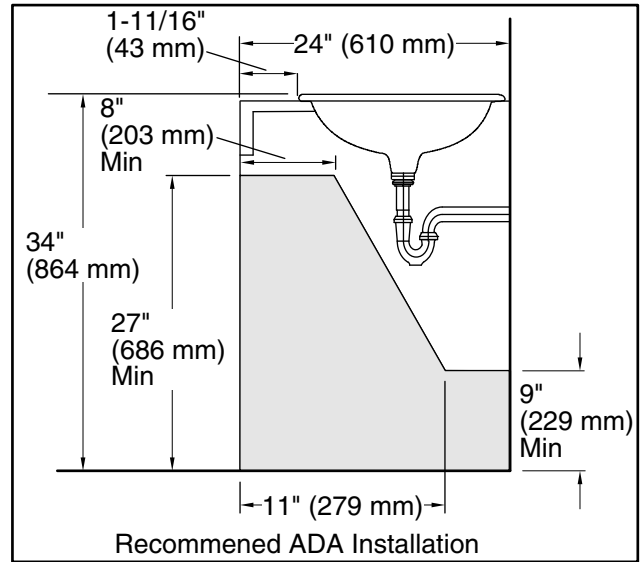

Technical Information

All product dimensions are nominal.

Bowl configuration:	Single
Center(s):	4
Bowl area (Only):	Length: 17" (432 mm) Width: 10-7/8" (276 mm) Water depth: 4-7/8" (124 mm)
With overflow:	Yes
Number of deck holes:	3
Faucet hole spacing:	4" (102 mm)
Faucet hole(s):	1-3/16" (30 mm)
Drain hole:	1-3/4" (44 mm)
Template:	1003767-7, required, included

Notes

Install this product according to the installation instructions.

Measure your actual product for roughing-in details.

ADA compliant when installed to the specific requirements of these regulations.