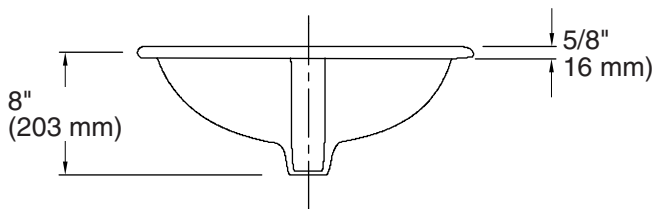

Sanibel™

Drop-in bathroom sink
442004

Features

- 4" (102 mm) centerset faucet holes.

Material

- Grade A vitreous china with a hard, glossy finish.

Installation

- Drop-in.

For the most current Specification Sheet, go to www.sterlingplumbing.com.

5-29-2021 19:17 - US/CA/MX

Technical Information

All product dimensions are nominal.

Bowl configuration:	Single
Installation:	Drop-in
Bowl area (Only):	Length: 17" (432 mm) Width: 10-7/8" (276 mm) Water depth: 4-7/8" (124 mm)
Number of deck holes:	3
Faucet hole spacing:	4" (102 mm)
Faucet hole(s):	1-3/16" (30 mm)
Drain hole:	1-3/4" (44 mm)
Template:	1003767-7, required, included