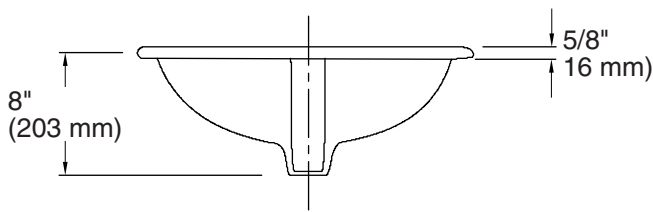

Technical Information

All product dimensions are nominal.

- Bowl configuration: Single
- Installation: Drop-in
- Bowl area (Only): Length: 17" (432 mm)
  Width: 10-7/8" (276 mm)
  Water depth: 4-7/8" (124 mm)
- Number of deck holes: 3
- Faucet hole spacing: 4" (102 mm)
- Faucet hole(s): 1-3/16" (30 mm)
- Drain hole: 1-3/4" (44 mm)
- Template: 1003767-7, required, included

Notes

- Install this product according to the installation instructions.
- Measure your actual product for roughing-in details.
- ADA compliant when installed to the specific requirements of these regulations.