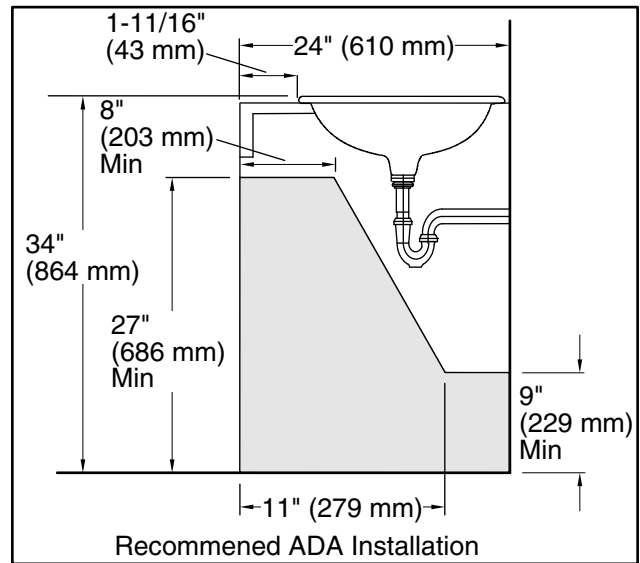

Technical Information

All product dimensions are nominal.

- Bowl configuration: Single
- Installation: Drop-in
- Bowl area (Only): Length: 17" (432 mm)
  Width: 10-7/8" (276 mm)
  Water depth: 4-7/8" (124 mm)
- Number of deck holes: 3
- Faucet hole spacing: 4" (102 mm)
- Faucet hole(s): 1-3/16" (30 mm)
- Drain hole: 1-3/4" (44 mm)
- Template: 1003767-7, required, included

Notes

- Install this product according to the installation instructions.
- Measure your actual product for roughing-in details.
- ADA compliant when installed to the specific requirements of these regulations.