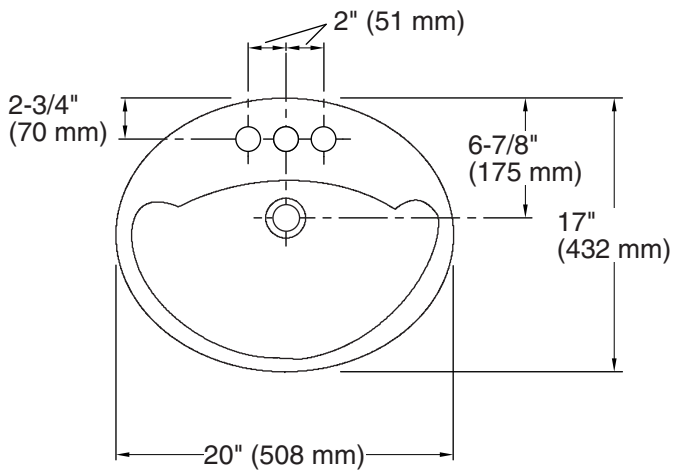

Technical Information

All product dimensions are nominal.

- Bowl configuration: Single
- Installation: Drop-in
- Bowl area (Only): Length: 17" (432 mm)
  Width: 10-7/8" (276 mm)
  Water depth: 4-7/8" (124 mm)
- Number of deck holes: 3
- Faucet hole spacing: 4" (102 mm)
- Faucet hole(s): 1-3/16" (30 mm)
- Drain hole: 1-3/4" (44 mm)
- Template: 1003767-7, required, included

Notes

- Install this product according to the installation instructions.
- Measure your actual product for roughing-in details.
- ADA compliant when installed to the specific requirements of these regulations.