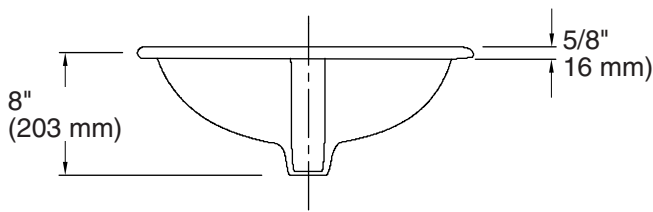

Color Code Description

	0	White
	96	KOHLER Biscuit

Technical Information

All product dimensions are nominal.

- Bowl configuration: Single
- Installation: Drop-in
- Bowl area (Only): Length: 17" (432 mm)
Width: 10-7/8" (276 mm)
Water depth: 4-7/8" (124 mm)
- Number of deck holes: 1
- Faucet hole(s): 1-3/16" (30 mm)
- Drain hole: 1-3/4" (44 mm)
- Template: 1003767-7, required, included