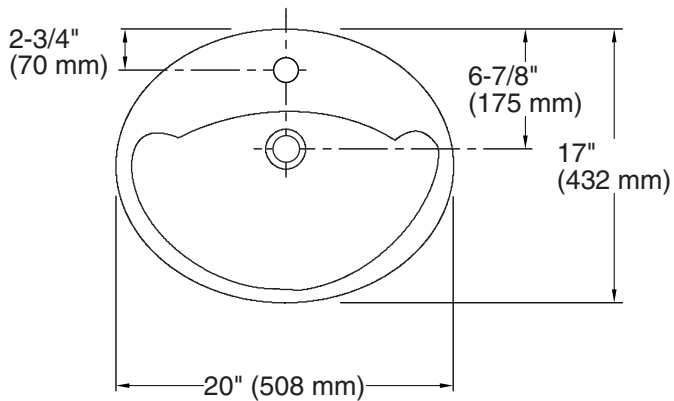

Color Code Description

	0	White
	96	KOHLER Biscuit

Technical Information

All product dimensions are nominal.

- Bowl configuration: Single
- Installation: Drop-in
- Bowl area (Only): Length: 17" (432 mm)
Width: 10-7/8" (276 mm)
Water depth: 4-7/8" (124 mm)
- Number of deck holes: 1
- Faucet hole(s): 1-3/16" (30 mm)
- Drain hole: 1-3/4" (44 mm)
- Template: 1003767-7, required, included