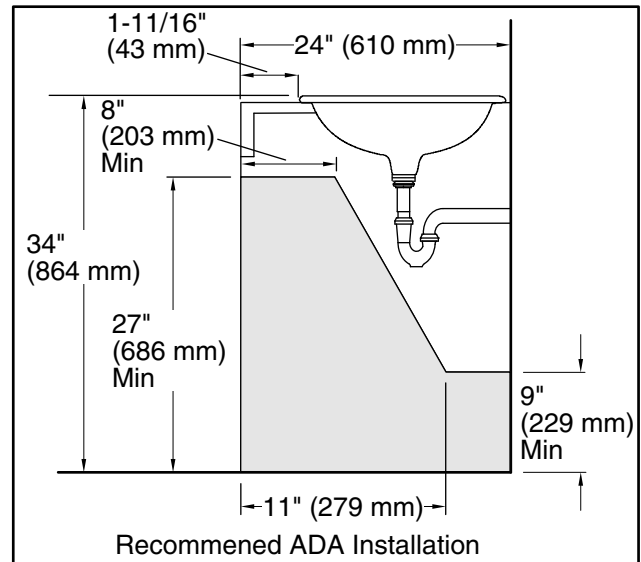

Features

- Grade A vitreous china with a hard, glossy finish.
- Single faucet hole.
- Center drain and overflow.

Installation

- Drop-in.

Recommended Products/Accessories

- K-23726 Drain treatment
- K-23725 Cast iron cleaner

Color Code Description

	0	White
	96	KOHLER Biscuit

Technical Information

All product dimensions are nominal.

- Bowl configuration: Single
- Installation: Drop-in
- Bowl area (Only): Length: 17" (432 mm)
Width: 10-7/8" (276 mm)
Water depth: 4-7/8" (124 mm)
- Number of deck holes: 1
- Faucet hole(s): 1-3/16" (30 mm)
- Drain hole: 1-3/4" (44 mm)
- Template: 1003767-7, required, included

Notes

- Install this product according to the installation instructions.
- Measure your actual product for roughing-in details.
- ADA compliant when installed to the specific requirements of these regulations.