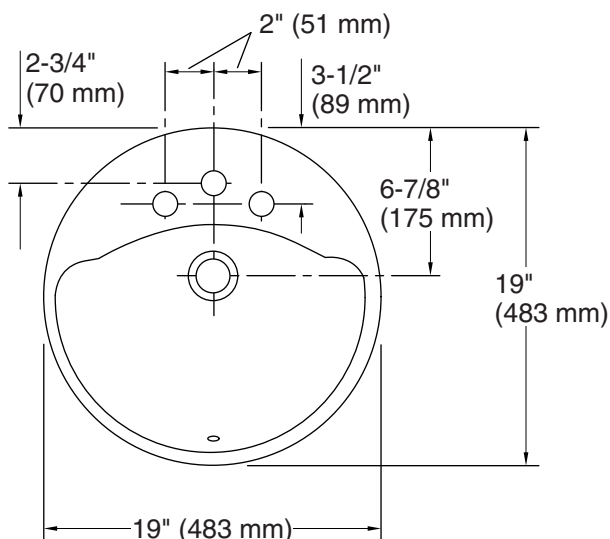

Recommended ADA Installation