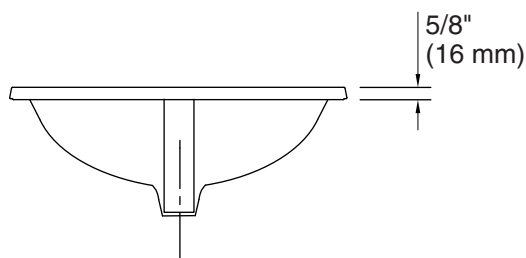

Recommended ADA Installation