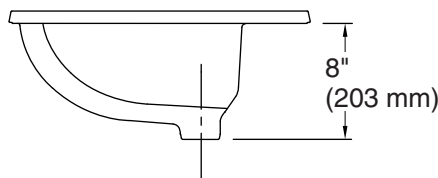

Technical Information

All product dimensions are nominal.

Bowl configuration:	Single
Installation:	Drop-in
Center(s):	8
Bowl area (Only):	Length: 15-3/4" (400 mm) Width: 12-5/8" (321 mm) With overflow: Yes Water depth: 4-7/8" (124 mm)
With overflow:	Yes
Number of deck holes:	3
Faucet hole spacing:	8" (203 mm)
Faucet hole(s):	1-3/16" (30 mm)
Drain hole:	1-3/4" (44 mm)
Template:	1003766-7, required, included