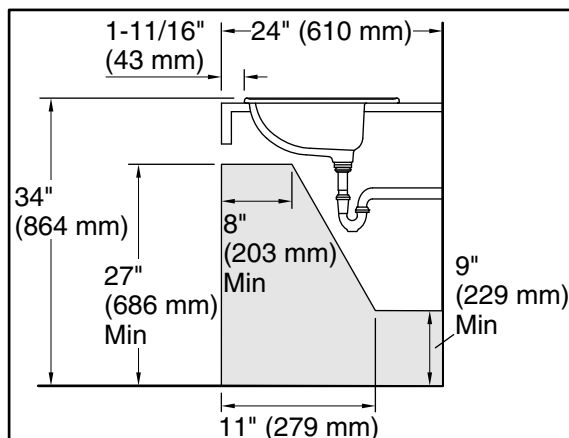

Recommended ADA Installation