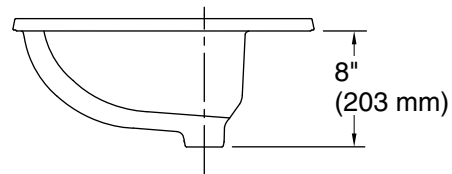

Technical Information

All product dimensions are nominal.

- Bowl configuration: Single
- Center(s): 4
- Bowl area (Only): Length: 15-3/4" (400 mm)
  Width: 12-5/8" (321 mm)
  Water depth: 4-7/8" (124 mm)
- With overflow: Yes
- Number of deck holes: 3
- Faucet hole spacing: 4" (102 mm)
- Faucet hole(s): 1-3/16" (30 mm)
- Drain hole: 1-3/4" (44 mm)
- Template: 1003766-7, required, included

Notes

- Install this product according to the installation instructions.
- Measure your actual product for roughing-in details.
- ADA compliant when installed to the specific requirements of these regulations.