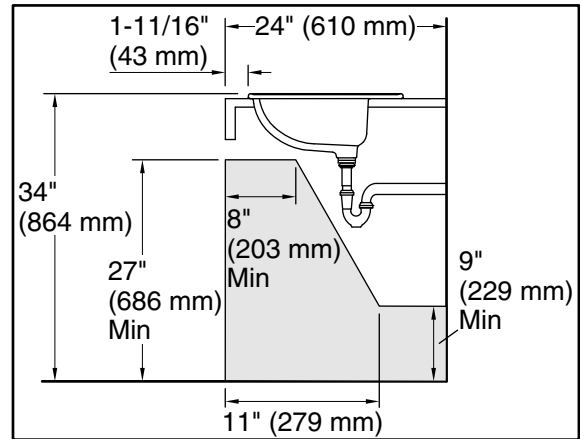

Recommended ADA Installation