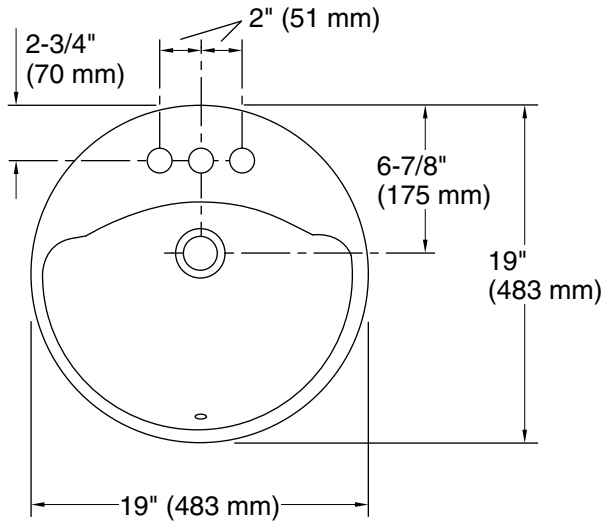

Recommended ADA Installation