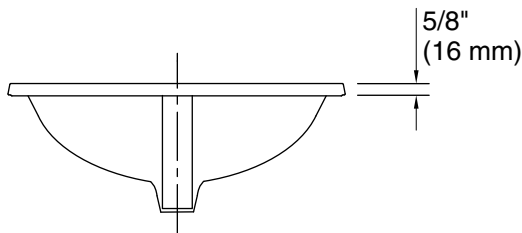

Recommended ADA Installation