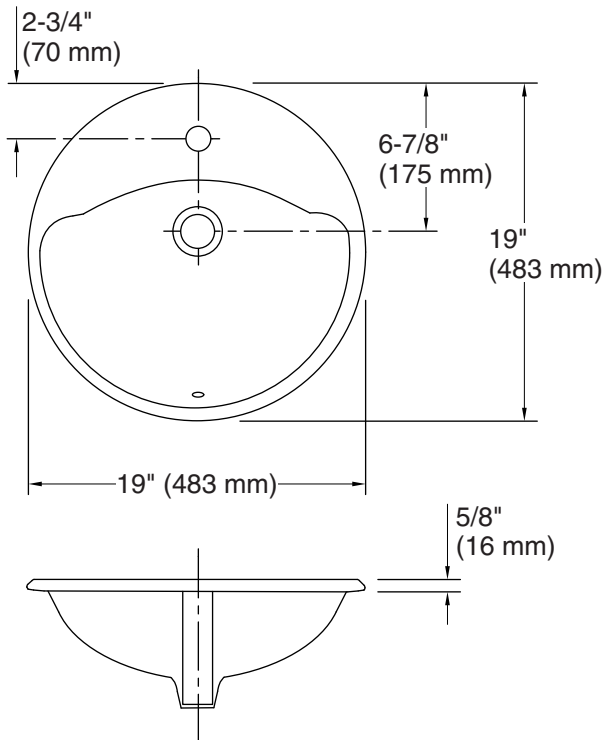

3-12-2020 10:12 - US

Recommended ADA Installation

**Technical Information**

All product dimensions are nominal.

- Bowl configuration: Single
- Installation: Drop-in
- Bowl area (Only): Length: 15-3/4" (400 mm)  
Width: 12-5/8" (321 mm)  
Water depth: 4-7/8" (124 mm)
- Number of deck holes: 1
- Faucet hole(s): 1-3/16" (30 mm)
- Drain hole: 1-3/4" (44 mm)
- Template: 1003766-7, required, included