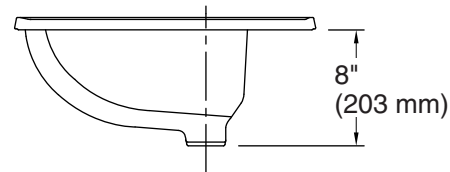

#### Color Code Description

	0	White
	96	KOHLER Biscuit

1-800-STERLING (1-800-783-7546)

Kohler Co. reserves the right to make revisions without notice to product specifications.

For the most current Specification Sheet, go to [www.sterlingplumbing.com](http://www.sterlingplumbing.com).

3-12-2020 10:12 - US

Recommended ADA Installation

**Technical Information**

All product dimensions are nominal.

- Bowl configuration: Single
- Installation: Drop-in
- Bowl area (Only): Length: 15-3/4" (400 mm)  
Width: 12-5/8" (321 mm)  
Water depth: 4-7/8" (124 mm)
- Number of deck holes: 1
- Faucet hole(s): 1-3/16" (30 mm)
- Drain hole: 1-3/4" (44 mm)
- Template: 1003766-7, required, included