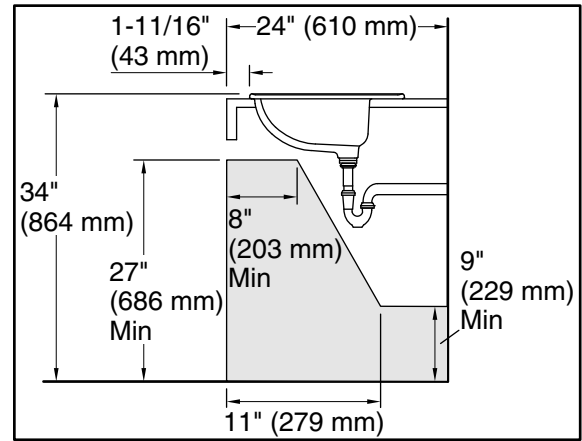

#### Color Code Description

	0	White
	96	KOHLER Biscuit

1-800-STERLING (1-800-783-7546)

Kohler Co. reserves the right to make revisions without notice to product specifications.

For the most current Specification Sheet, go to [www.sterlingplumbing.com](http://www.sterlingplumbing.com).

3-12-2020 10:12 - US

Recommended ADA Installation

**Technical Information**

All product dimensions are nominal.

- Bowl configuration: Single
- Installation: Drop-in
- Bowl area (Only): Length: 15-3/4" (400 mm)  
Width: 12-5/8" (321 mm)  
Water depth: 4-7/8" (124 mm)
- Number of deck holes: 1
- Faucet hole(s): 1-3/16" (30 mm)
- Drain hole: 1-3/4" (44 mm)
- Template: 1003766-7, required, included