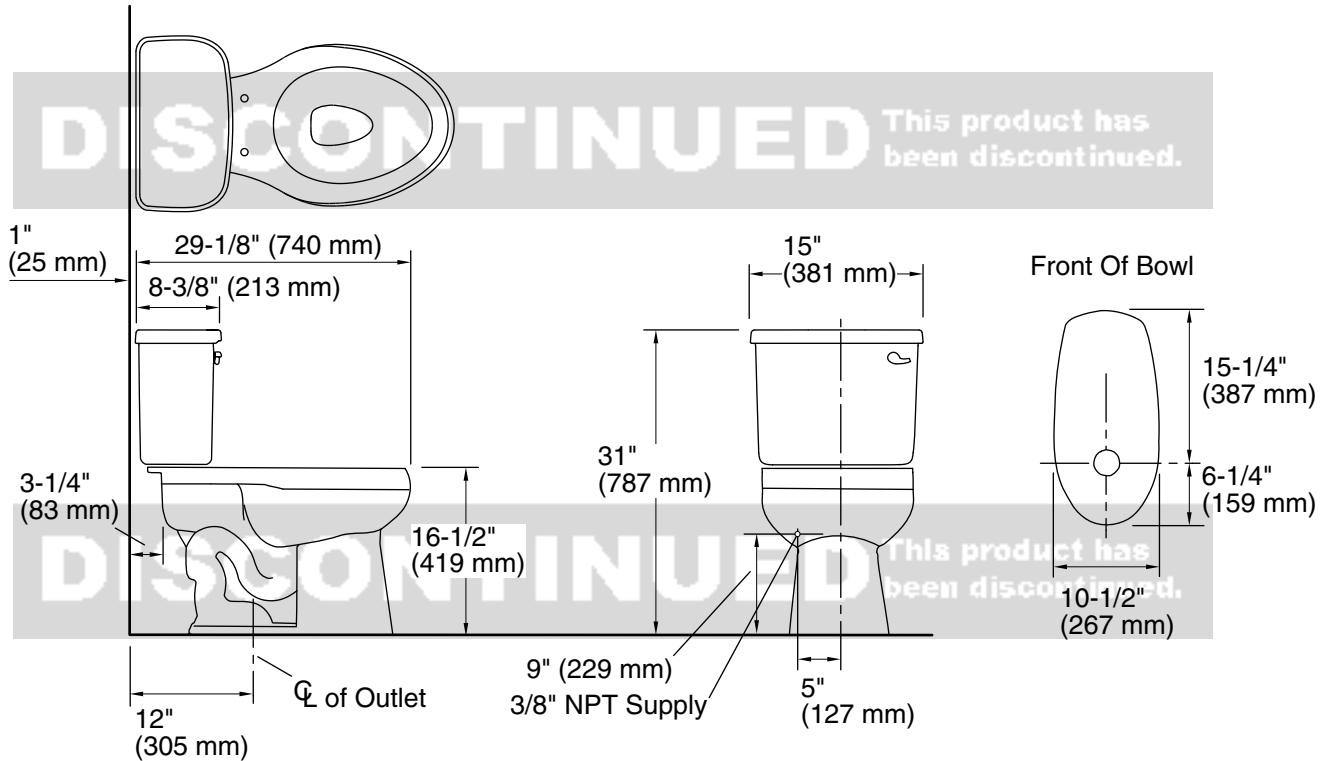

Features

- Two-piece design
- Elongated bowl offers added room and comfort
- Luxury Height
- Pro Force® flushing technology
- 2" (51 mm) fully glazed trapway

Installation

- Standard 12" (305 mm) rough-in
- Three-bolt quick-connect installation

STERLING® Toilet Limited Warranty

See website for detailed warranty information.

DISCONTINUED This product has been discontinued.

Technical Information

All product dimensions are nominal.

- Toilet type: Floor-mount
- Waste Outlet: Floor
- Bowl shape: Elongated
- Flush type: Gravity siphon rim jet
- Trap passageway: 2" (51 mm)
- Water surface size: 8" x 10" (203 mm x 254 mm)
- Rough-in: 12" (305 mm)
- Seat-mounting holes: 5-1/2" (140 mm)