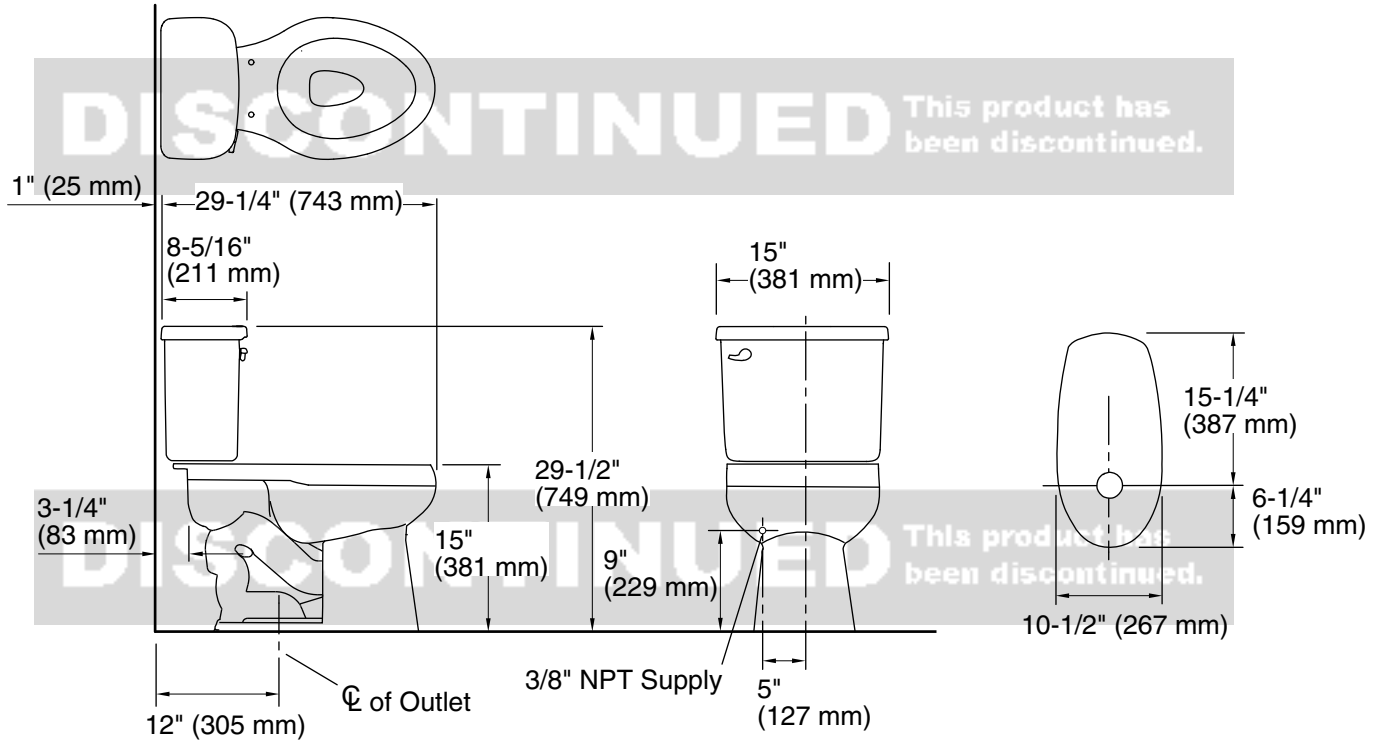

Features

- Two-piece design
- Elongated bowl offers added room and comfort
- 1.28 gpf (4.8 lpf)
- Pro Force® flushing technology

Installation

- Standard 12" (305 mm) rough-in
- Three-bolt quick-connect installation

DISCONTINUED This product has been discontinued.

Technical Information

All product dimensions are nominal.

Toilet type: Floor-mount

Bowl shape: Elongated

Flush type: Gravity siphon rim jet

Trap passageway: 2" (51 mm)

Water surface size: 8" x 9" (203 mm x 229 mm)

Rough-in: 12" (305 mm)

Seat-mounting holes: 5-1/2" (140 mm)

Notes

Install this product according to the installation instructions.

Measure your actual product for roughing-in details.