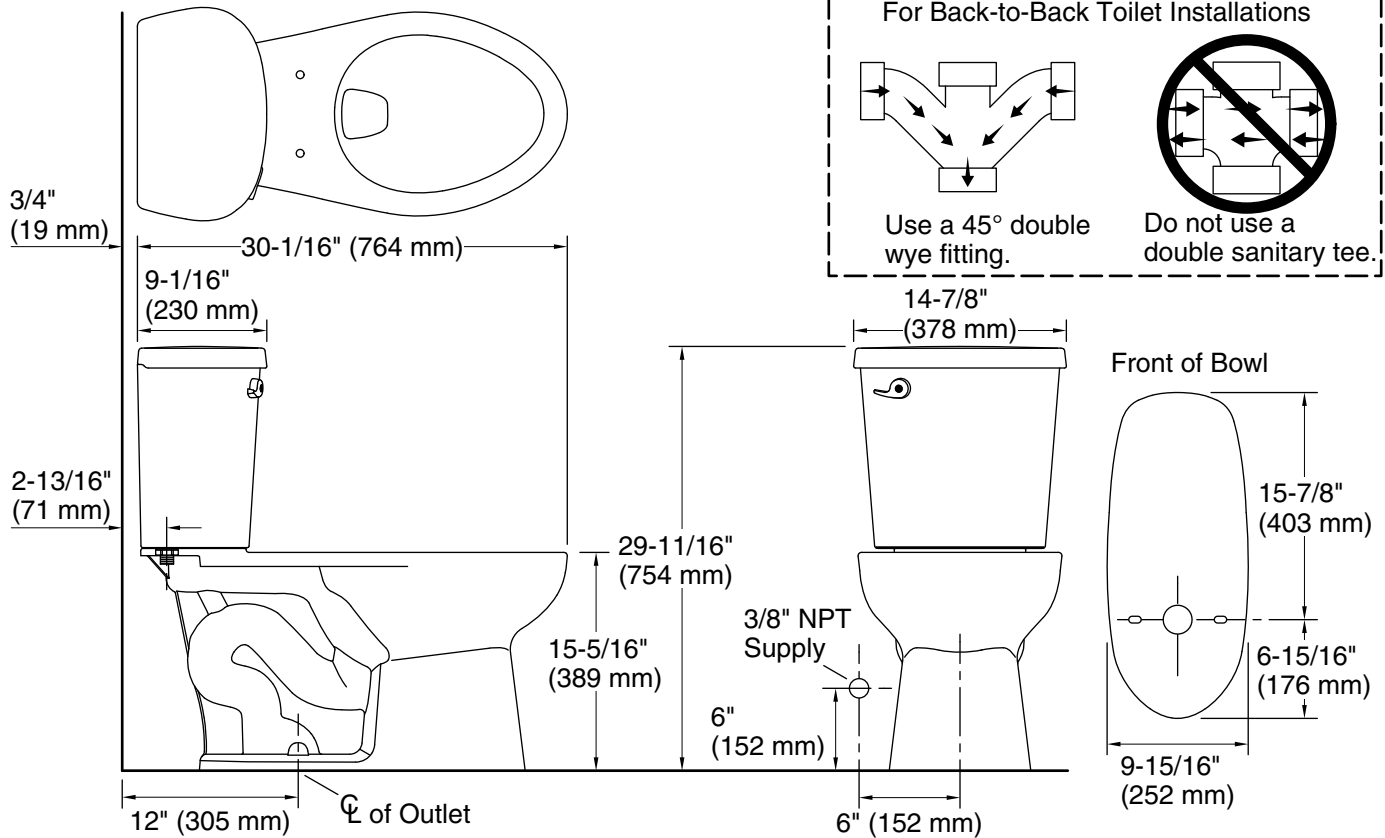

Technical Information

All product dimensions are nominal.

- Toilet type: Two-piece, Floor-mount
- Waste Outlet: Floor
- Bowl shape: Elongated
- Flush type: Gravity siphon jet
- Water Consumption
  - Full: 1.6 gpf (6 lpf)
- Rough-in: 12" (305 mm)

Fixture Supply Requirements

- Min static pressure: 15 psi (103.4 kPa)
- Max static pressure: 80 psi (551.6 kPa)

Notes

- Install this product according to the installation instructions.
- For back-to-back toilet installations: Use only a 45° double wye fitting.