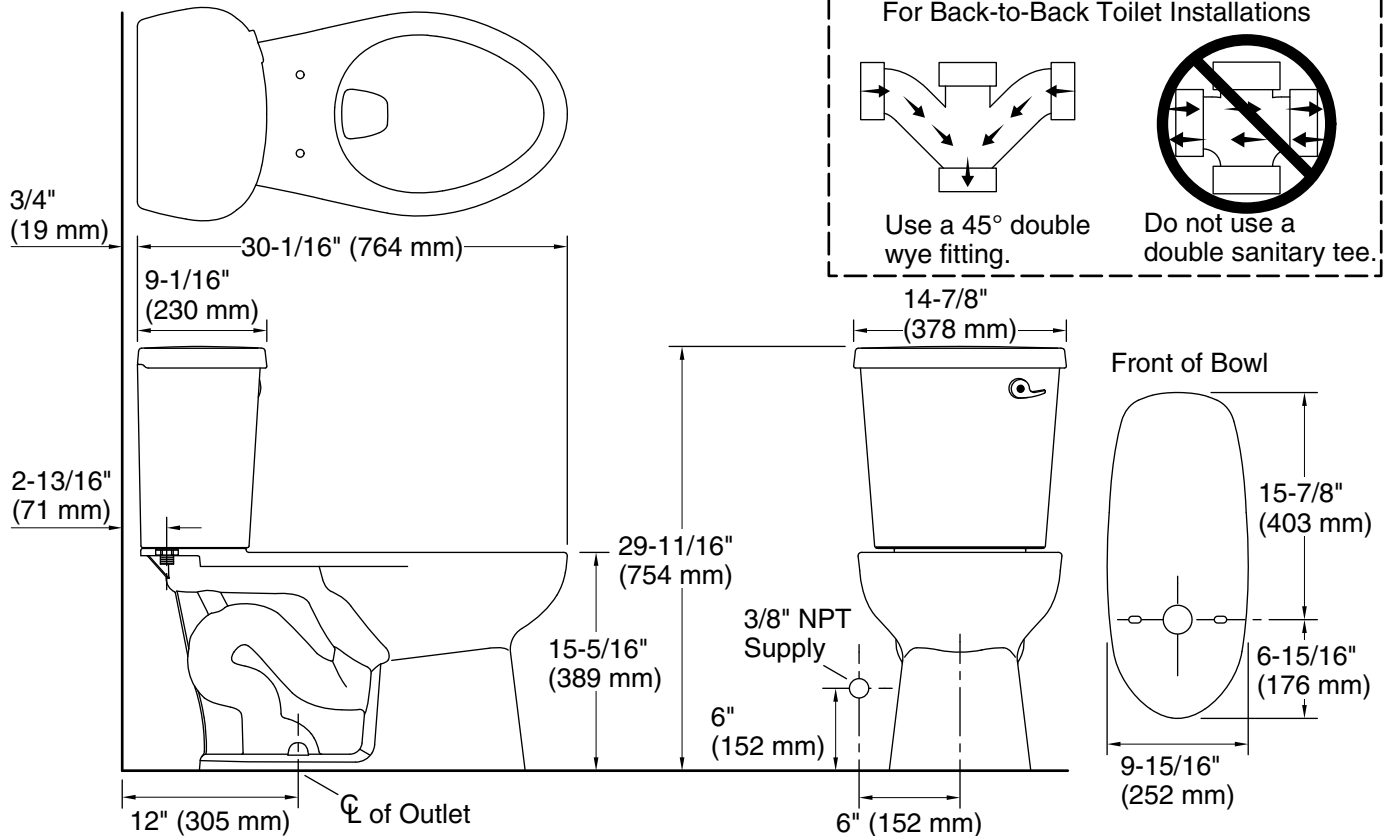

Technical Information

All product dimensions are nominal.

- Toilet type: Two-piece, Floor-mount
- Waste Outlet: Floor
- Bowl shape: Elongated
- Flush type: Gravity siphon jet
- Water Consumption
  - Full: 1.6 gpf (6 lpf)
- Rough-in: 12" (305 mm)

Fixture Supply Requirements

- Min static pressure: 15 psi (103.4 kPa)
- Max static pressure: 80 psi (551.6 kPa)

Notes

- Install this product according to the installation instructions.
- For back-to-back toilet installations: Use only a 45° double wye fitting.