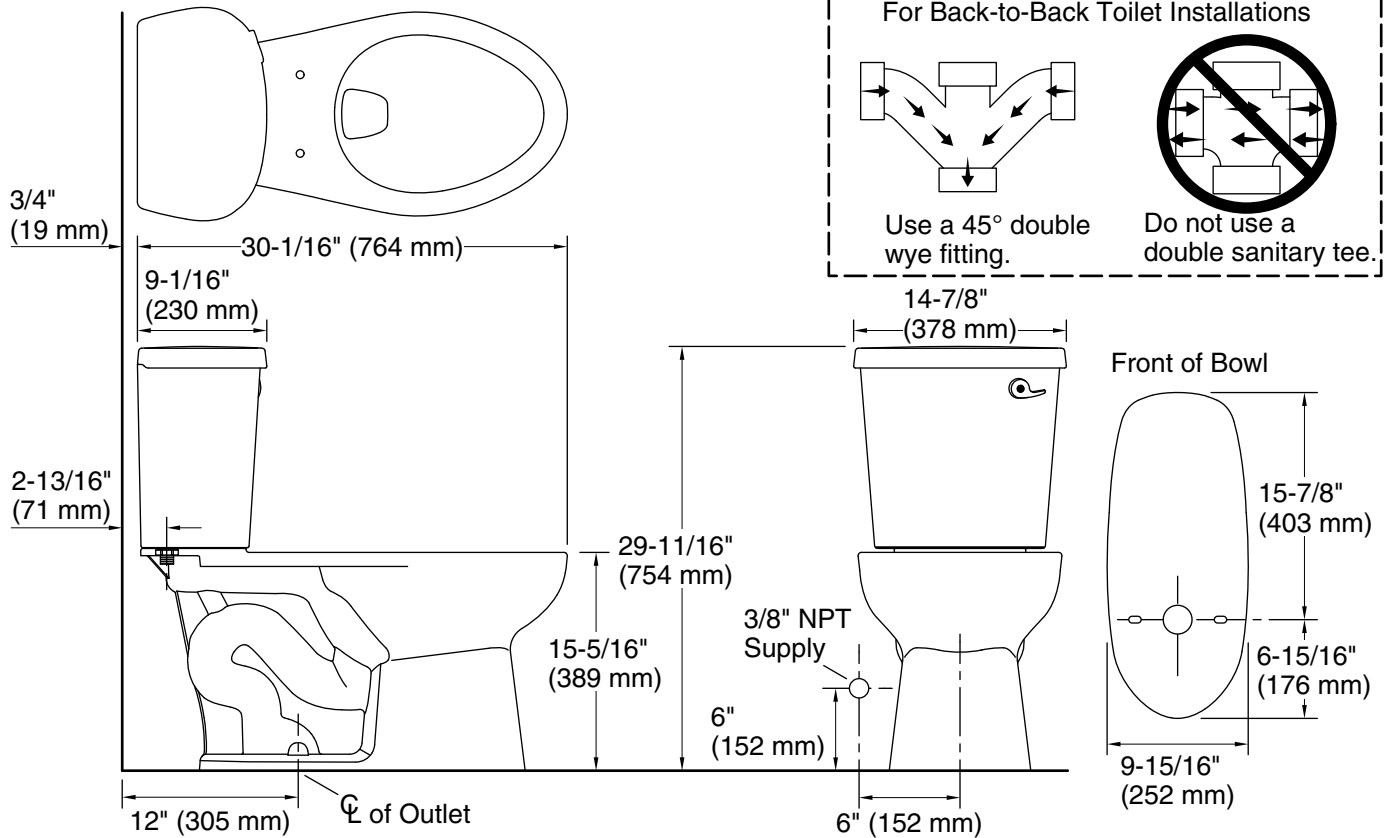

Technical Information

All product dimensions are nominal.

- Toilet type: Two-piece, Floor-mount
- Waste Outlet: Floor
- Bowl shape: Elongated
- Flush type: Gravity siphon jet
- Water Consumption
  - Full: 1.6 gpf (6 lpf)
- Rough-in: 12" (305 mm)

Fixture Supply Requirements

- Min static pressure: 15 psi (103.4 kPa)
- Max static pressure: 80 psi (551.6 kPa)

Notes

- Install this product according to the installation instructions.
- For back-to-back toilet installations: Use only a 45° double wye fitting.