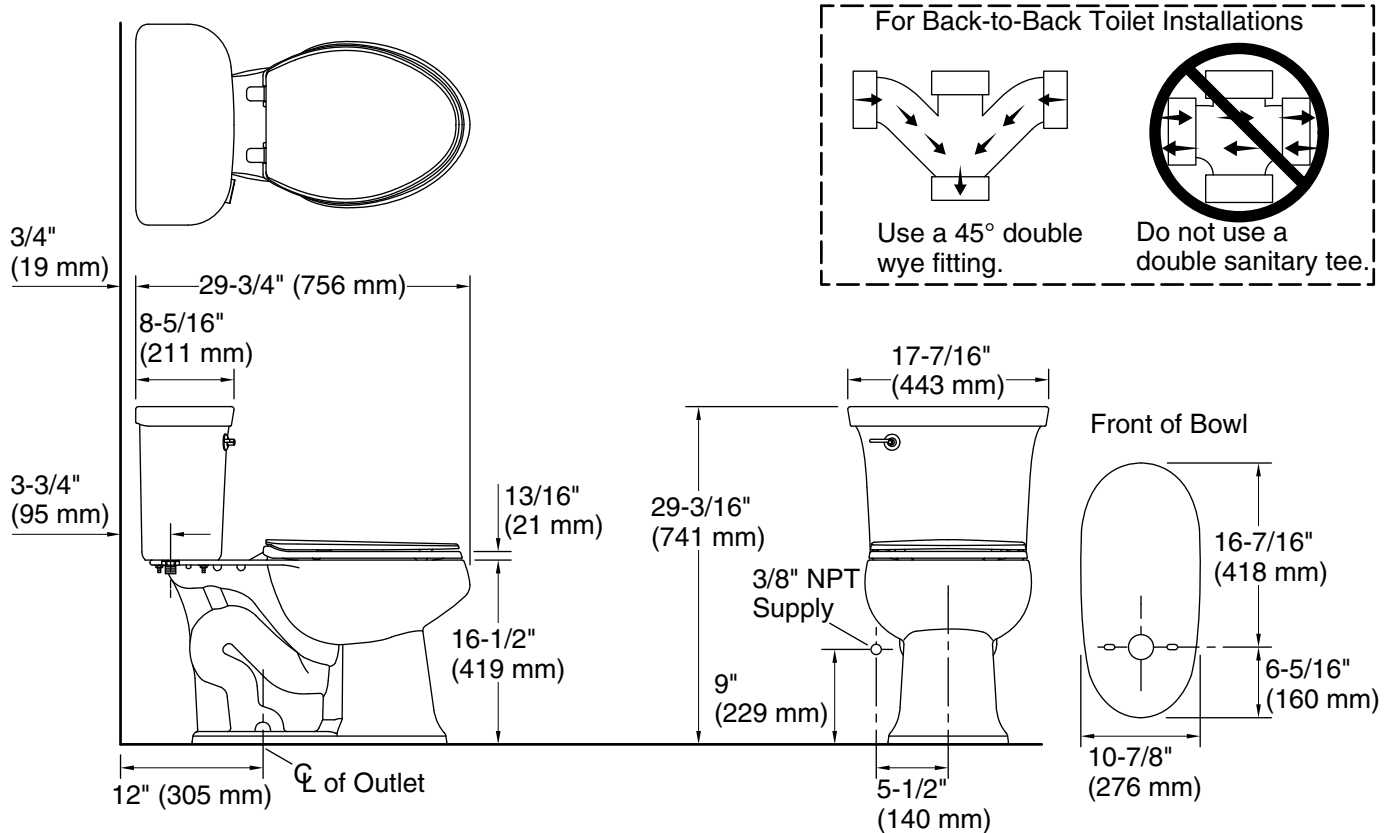

Stinson® Comfort Height®

Two-piece elongated chair height toilet

402396

Features

- Two-piece toilet.
- Elongated bowl offers added room and comfort.
- Comfort Height® feature offers chair-height seating that makes sitting down and standing up easier for most adults.
- 1.28 gpf (4.8 lpf).
- 2" (51 mm) fully-glazed trapway.
- Floor-saver footprint helps cover the old footprint left by many standard two-piece toilets.

Technology

- Pro Force® Plus flushing technology delivers greater flushing power than previous Pro Force® models.

Installation

- Standard 12" (305 mm) rough-in.
- Three-bolt quick-connect installation system.
- Supply line sold separately.

Product consists of:

- 403316 Elongated chair height toilet bowl
- 404558 Toilet tank

Additional Components:

- Bolt caps
- Left-hand Chrome trip lever
- Tank cover
- Tank hardware accessory pack

ADA CSA B651 OBC

For the most current Specification Sheet, go to www.sterlingplumbing.com.

4-8-2020 07:07 - US/CA

Technical Information

All product dimensions are nominal.

Toilet type:	Two-piece, Floor-mount
Waste Outlet:	Floor
Bowl shape:	Elongated
Flush type:	Gravity siphon jet
Trap passageway:	2" (51 mm)
Water Consumption	
Full:	1.28 gpf (4.8 lpf)
Rough-in:	12" (305 mm)