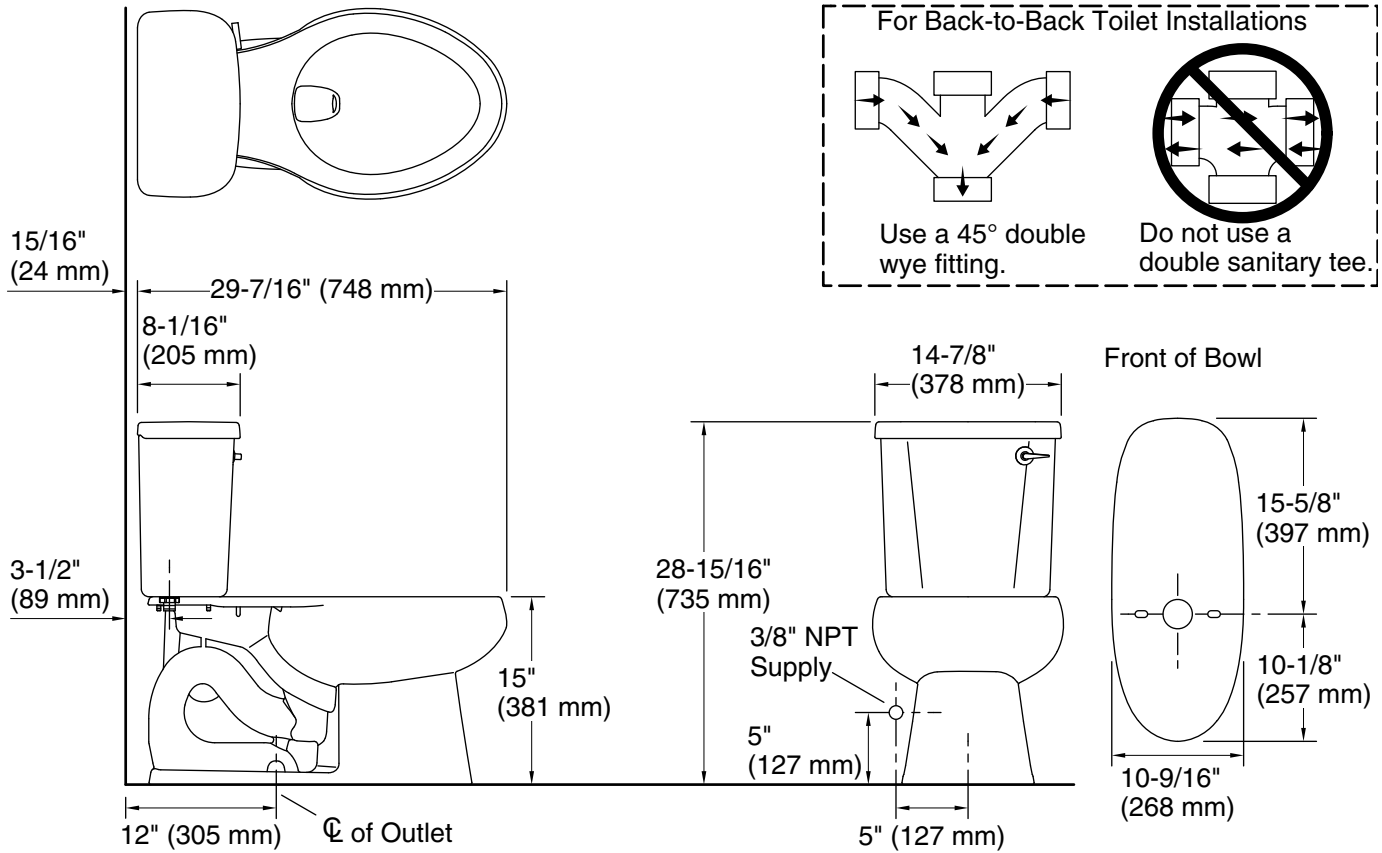

Technical Information

All product dimensions are nominal.

- Toilet type: Floor-mount
- Waste Outlet: Floor
- Bowl shape: Elongated
- Flush type: Gravity siphon jet
- Trap passageway: 2-1/8" (54 mm)
- Rough-in: 12" (305 mm)

Notes

- Install this product according to the installation instructions.
- For back-to-back toilet installations: Use only a 45° double wye fitting.