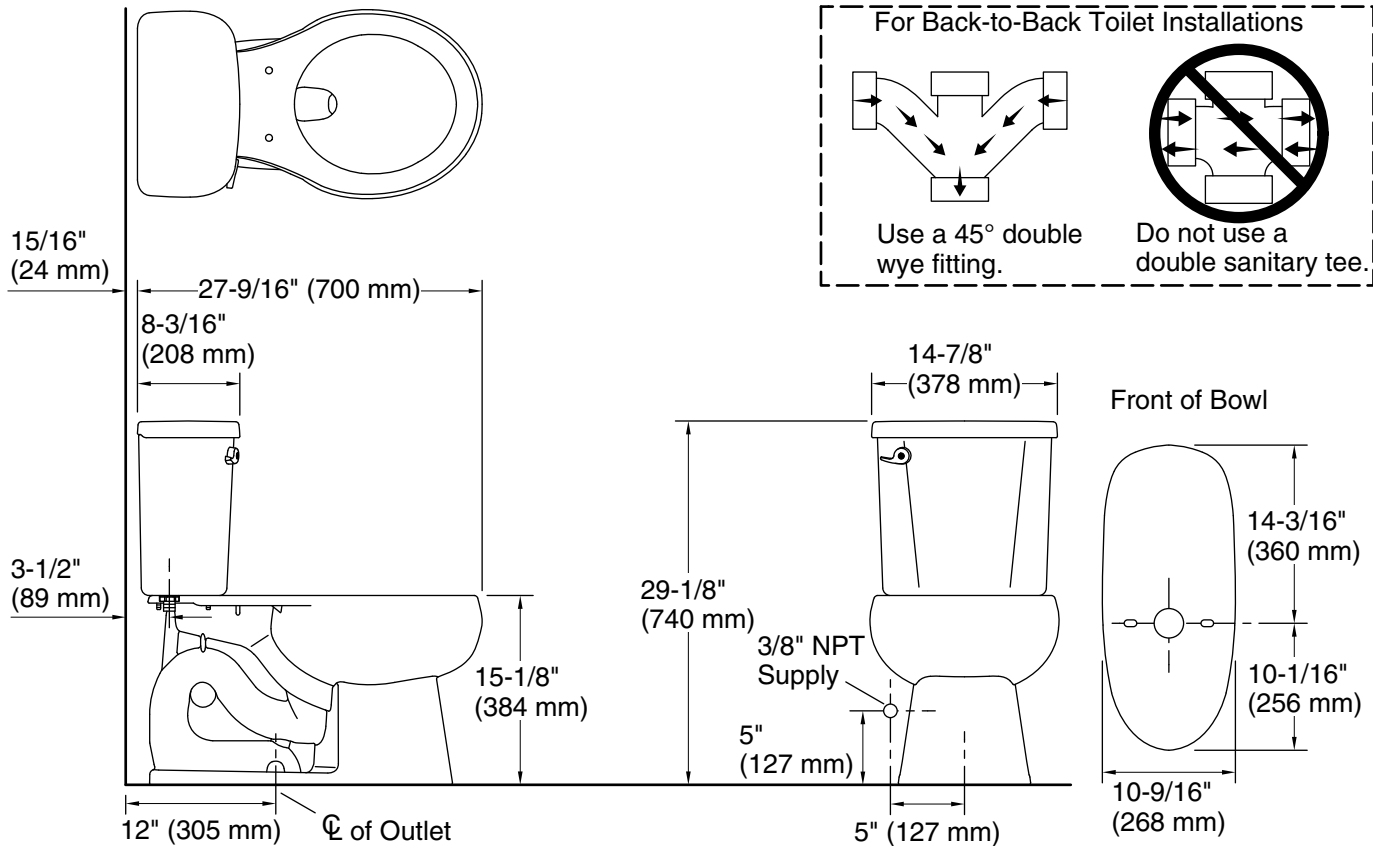

Windham™

Two-piece round-front 1.6 gpf toilet
402323

Features

- Two-piece design.
- Round-front bowl offers an ideal solution for smaller bathrooms and powder rooms.
- Standard height.
- 1.6 gpf (6.0 lpf)
- Left-hand Polished Chrome trip lever.
- 2-1/8" (54 mm) fully glazed trapway.
- Combination consists of the 403017 bowl and 402363 tank.

Technology

- Pro Force® Plus flushing technology delivers greater flushing power than previous Pro Force® models.

Installation

- Three-bolt quick-connect installation.
- Standard 12" (305 mm) rough-in.
- Seat and supply line sold separately.

Included Components

Product consists of:

403017 Round-front toilet bowl
402363 Toilet tank

Additional Components:

Bolt cap accessory pack
Tank cover
Tank mounting hardware
Trip lever

Codes/Standards

ASME A112.19.2/CSA B45.1
DOE - Energy Policy Act 1992

Technical Information

All product dimensions are nominal.

- Toilet type: Two-piece, Floor-mount
- Waste Outlet: Floor
- Bowl shape: Round-front
- Flush type: Flush Valve
- Trap passageway: 2-1/8" (54 mm)
- Water Consumption
 - Full: 1.6 gpf (6 lpf)
- Water surface size: 10" x 8" (254 mm x 203 mm)
- Rim to water surface: 6-3/16" (157 mm)
- Rough-in: 12" (305 mm)