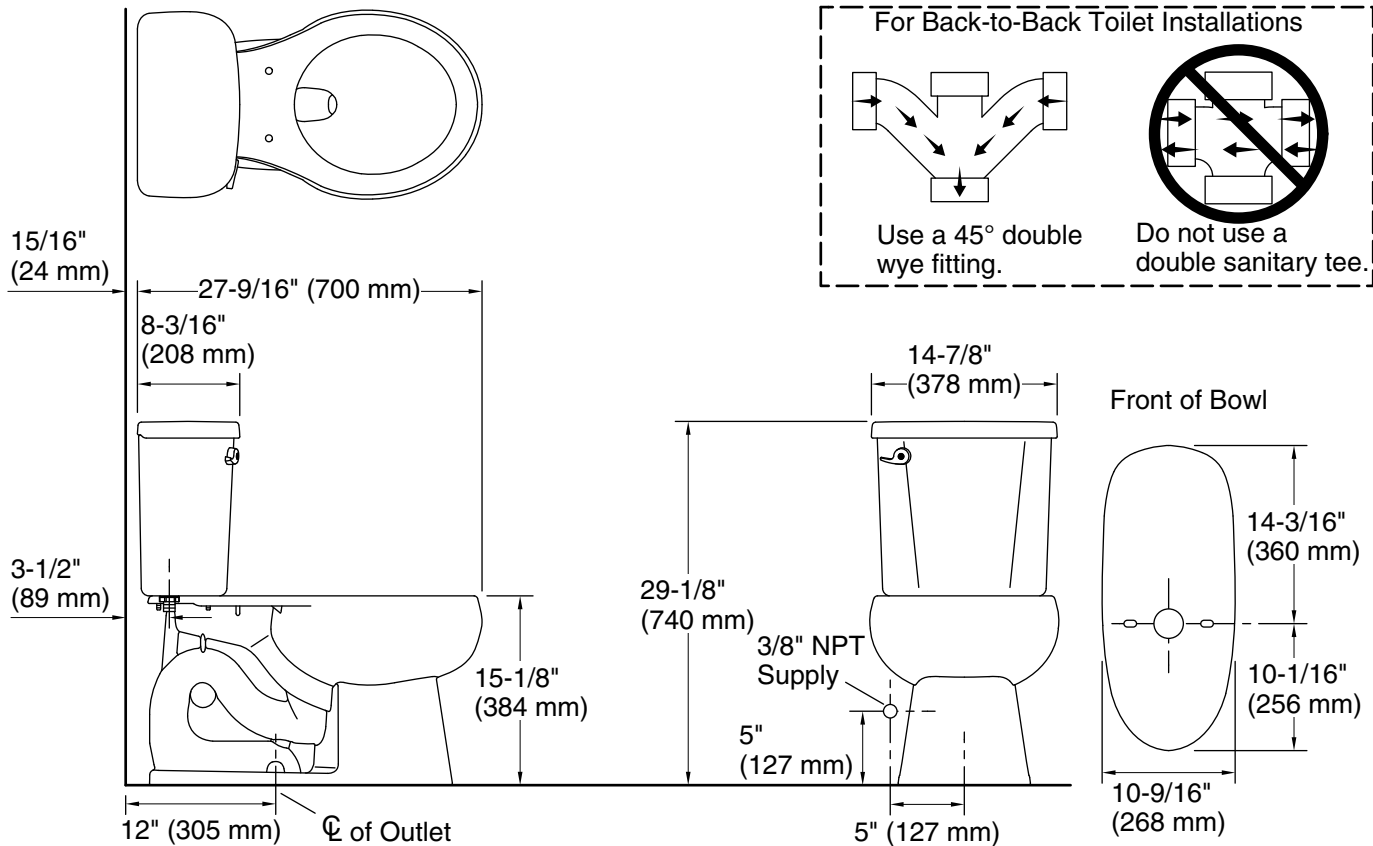

#### Features

- Two-piece toilet.
- Round-front bowl offers an ideal solution for smaller baths and powder rooms.
- Standard height.
- 1.6 gallons per flush (gpf).
- Standard left-hand Polished Chrome trip lever included.
- 2-1/8" (54 mm) fully-glazed trapway.
- Combination consists of the 403017 bowl and 402363 tank.

#### Installation

- Three-bolt quick-connect installation.
- Standard 12" (305 mm) rough-in.
- Seat and supply line sold separately.

For the most current Specification Sheet, go to [www.sterlingplumbing.com](http://www.sterlingplumbing.com).

4-8-2020 07:05 - US/CA

**Technical Information**

All product dimensions are nominal.

- Toilet type: Two-piece, Floor-mount
- Waste Outlet: Floor
- Bowl shape: Round-front
- Flush type: Flush Valve
- Trap passageway: 2-1/8" (54 mm)
- Water Consumption
  - Full: 1.6 gpf (6 lpf)
- Water surface size: 10" x 8" (254 mm x 203 mm)
- Rim to water surface: 6-3/16" (157 mm)
- Rough-in: 12" (305 mm)

**Notes**

- Install this product according to the installation instructions.
- For back-to-back toilet installations: Use only a 45° double wye fitting.