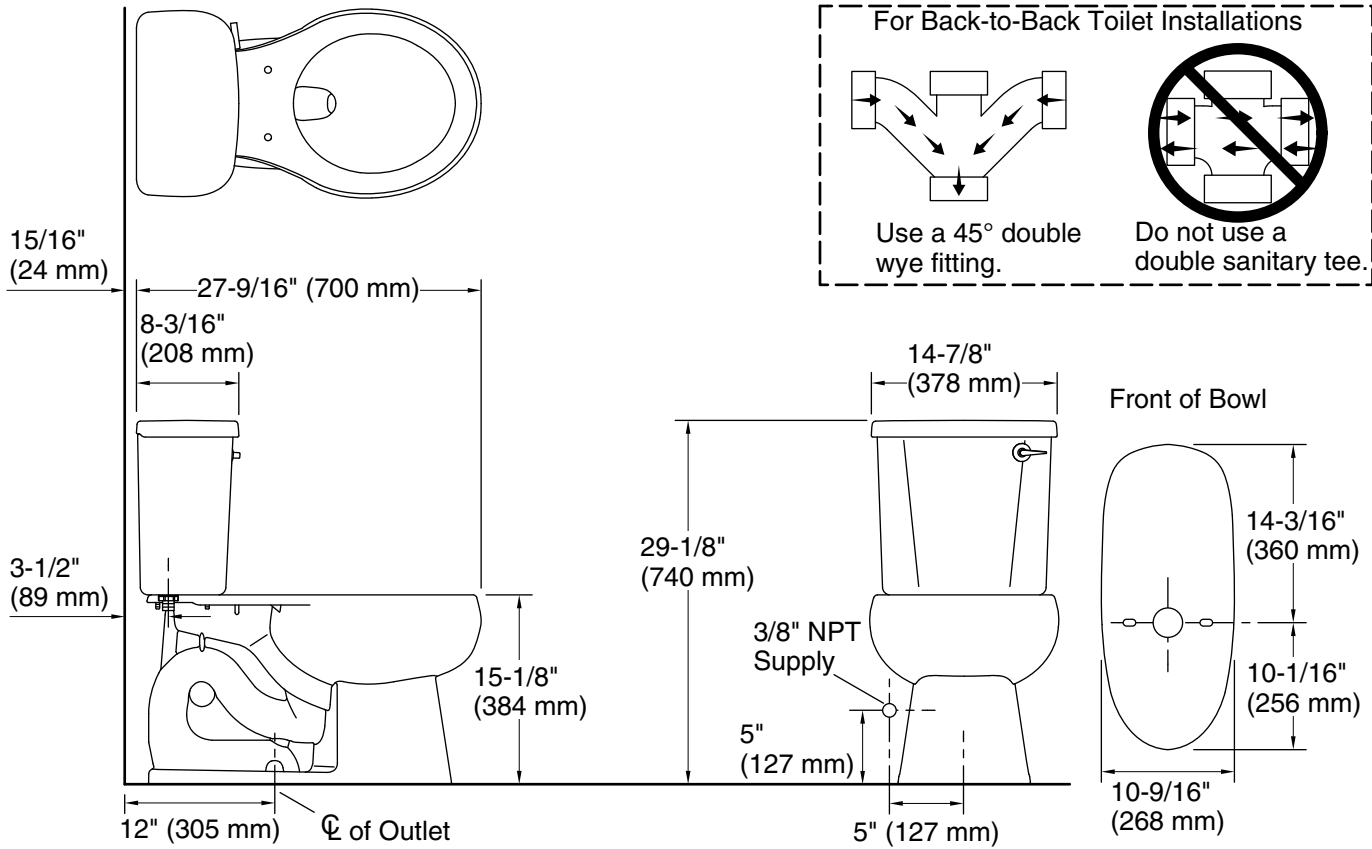

### Features

- Two-piece design
- Round-front bowl offers an ideal solution for smaller bathrooms and powder rooms
- Standard height
- 1.6 gpf (6.0 lpf)
- Right-hand Polished Chrome trip lever
- 2-1/8" (54 mm) fully glazed trapway
- Combination consists of 403017 bowl and 402363-RA tank
- Pro Force® Plus flushing technology delivers greater flushing power than previous Pro Force® models

### Installation

- Three-bolt quick-connect installation
- Standard 12" (305 mm) rough-in
- Seat and supply line sold separately

**Technical Information**

All product dimensions are nominal.

Toilet type: Floor-mount  
Waste Outlet: Floor  
Bowl shape: Round-front  
Flush type: Flush Valve  
Trap passageway: 2-1/8" (54 mm)  
Water surface size: 10" x 8" (254 mm x 203 mm)  
Rim to water surface: 6-3/16" (157 mm)  
Rough-in: 12" (305 mm)

**Notes**

Install this product according to the installation instructions.

For back-to-back toilet installations: Use only a 45° double wye fitting.