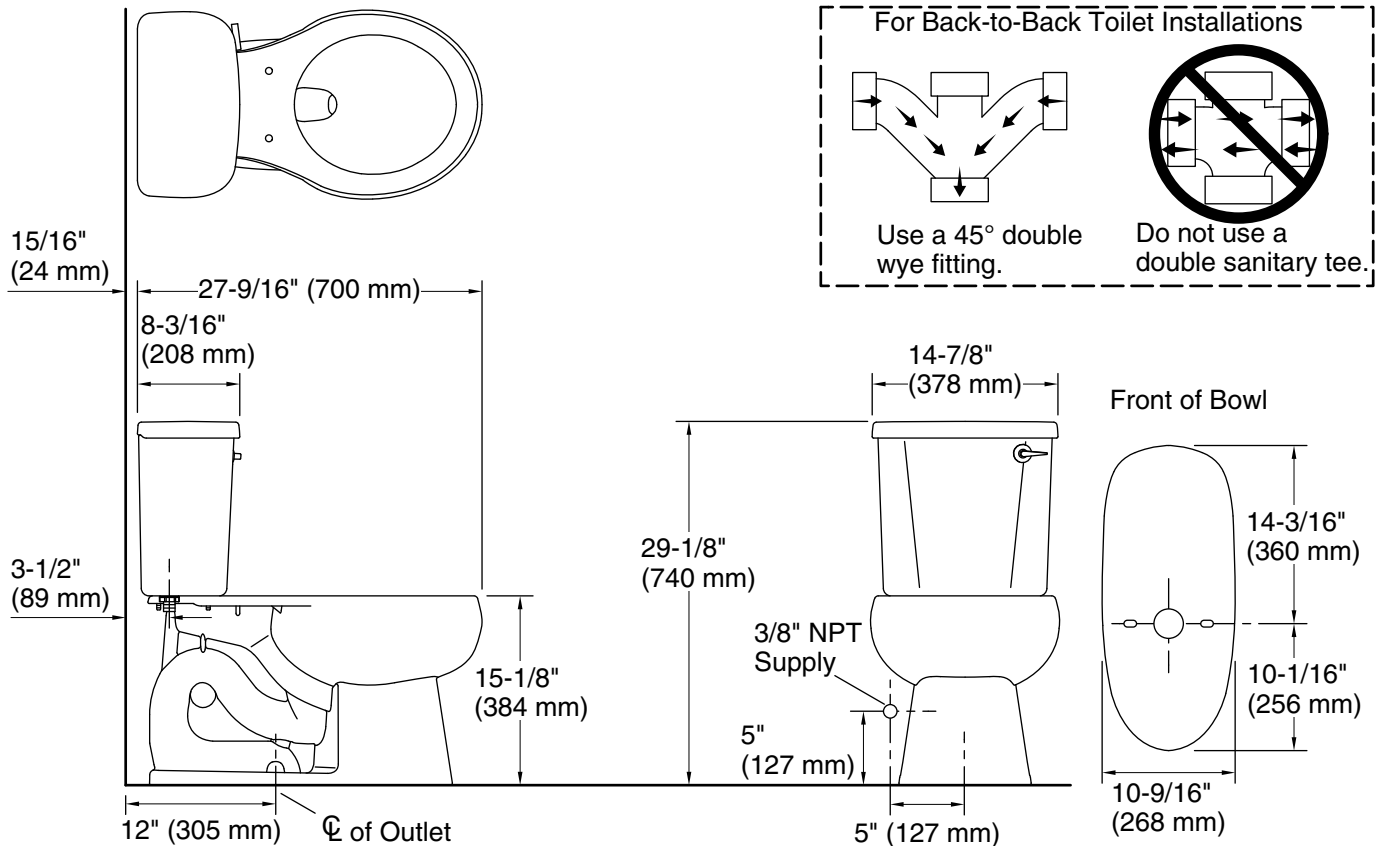

#### Features

- Two-piece toilet.
- Round-front bowl offers an ideal solution for smaller baths and powder rooms.
- Standard height.
- 1.6 gallons per flush (gpf).
- Includes Polished Chrome right-hand trip lever.
- 2-1/8" (54 mm) fully-glazed trapway.
- Combination consists of 403017 bowl and 402363-RA tank.

#### Installation

- Three-bolt quick-connect installation.
- Standard 12" (305 mm) rough-in.
- Seat and supply line sold separately.

#### Available Colors/Finishes

*Color tiles intended for reference only.*

Color	Code	Description
	0	White
	96	KOHLER Biscuit

**Technical Information**

All product dimensions are nominal.

- Toilet type: Two-piece, Floor-mount
- Waste Outlet: Floor
- Bowl shape: Round-front
- Flush type: Flush Valve
- Trap passageway: 2-1/8" (54 mm)
- Water Consumption
  - Full: 1.6 gpf (6 lpf)
- Water surface size: 10" x 8" (254 mm x 203 mm)
- Rim to water surface: 6-3/16" (157 mm)
- Rough-in: 12" (305 mm)

**Notes**

Install this product according to the installation instructions.  
For back-to-back toilet installations: Use only a 45° double wye fitting.