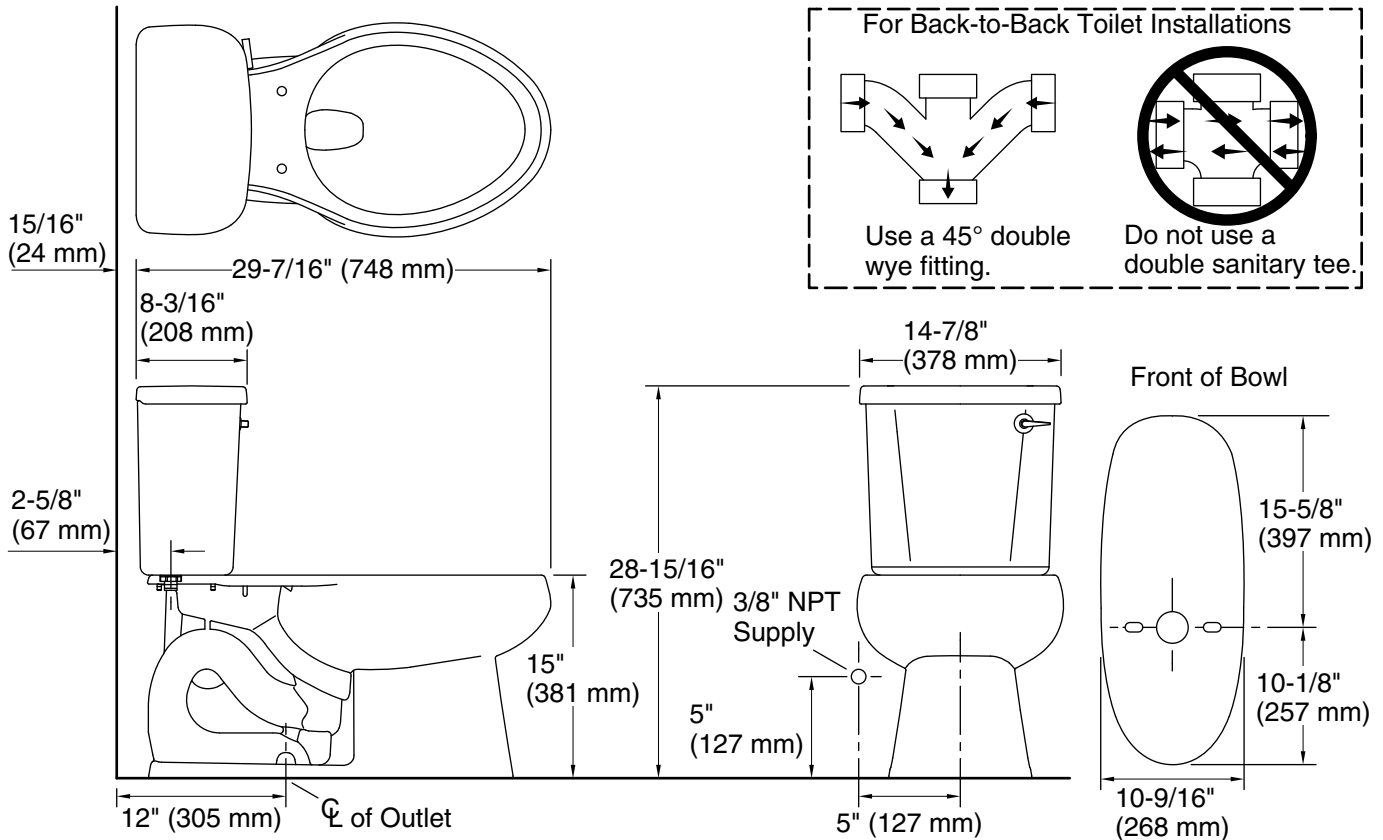

Windham™

Two-piece elongated 1.28 gpf toilet
402321-RA

Features

- Two-piece design.
- Elongated bowl offers added room and comfort.
- Standard height.
- 1.28 gpf (4.8 lpf).
- 2-1/8" (54 mm) fully glazed trapway.
- Combination consists of 403217 bowl and 402362-RA tank.
- Includes: Right-hand Polished Chrome trip lever, tank cover, tank mounting pack, and bolt cap accessory pack.

Technology

- Pro Force® Plus flushing technology delivers greater flushing power than previous Pro Force® models.

Installation

- Three-bolt quick-connect installation.
- Standard 12" (305 mm) rough-in.
- Seat and supply line sold separately.

Included Components

Product consists of:

403217
402362-RA

Additional Components:

Bolt caps (pair)
Right-hand Polished Chrome trip lever
Tank cover

Codes/Standards

ASME A112.19.2/CSA B45.1
DOE - Energy Policy Act 1992
EPA WaterSense®
California Energy Commission (CEC)

Technical Information

All product dimensions are nominal.

- Toilet type: Two-piece, Floor-mount
- Waste Outlet: Floor
- Bowl shape: Elongated
- Flush type: Gravity siphon jet
- Trap passageway: 2-1/8" (54 mm)
- Water Consumption
 - Full: 1.28 gpf (4.8 lpf)
- Rough-in: 12" (305 mm)