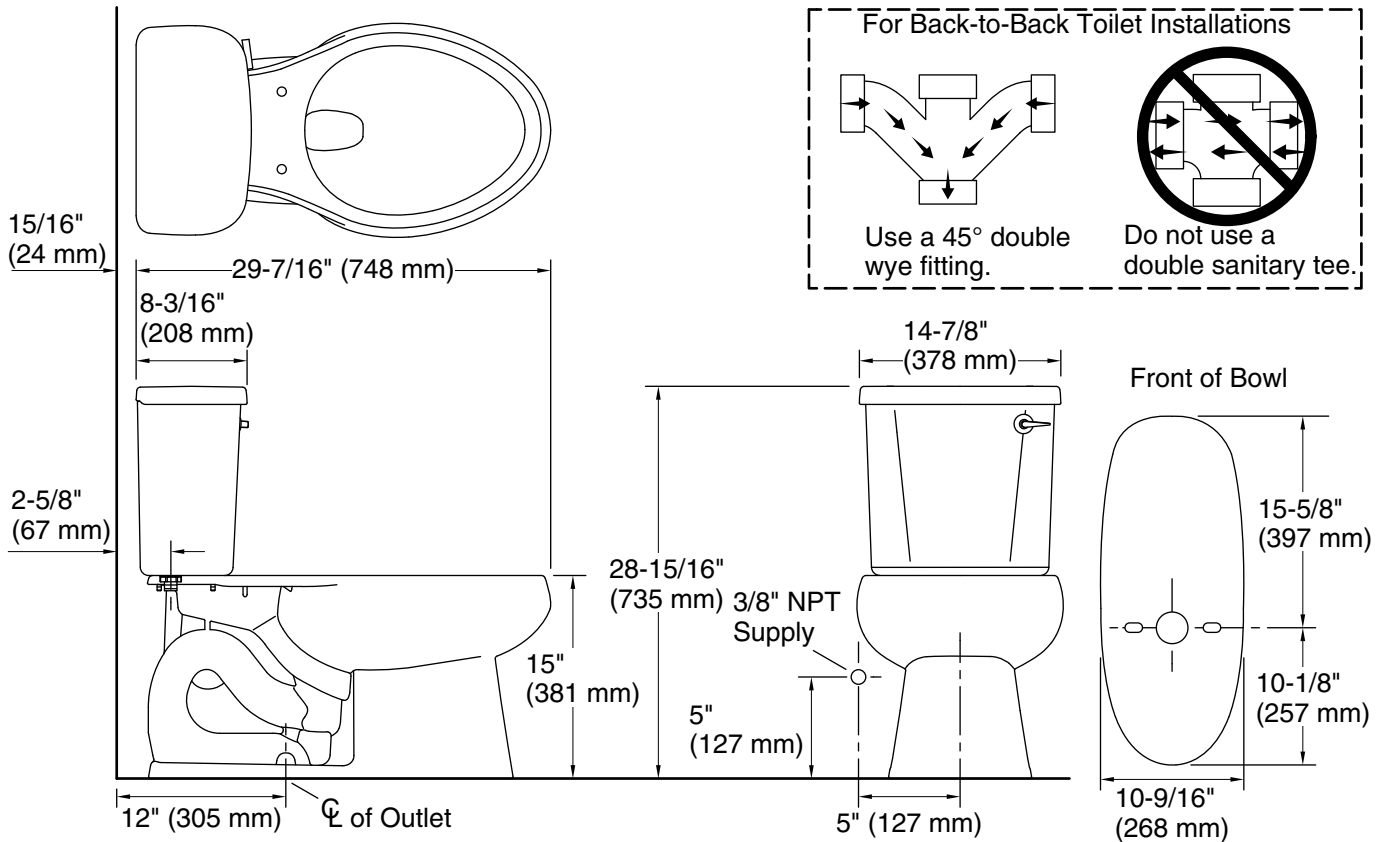

### Features

- Two-piece toilet.
- Elongated bowl offers added room and comfort.
- Standard height.
- 1.28 gpf (4.8 lpf).
- 2-1/8" (54 mm) fully-glazed trapway.
- Combination consists of 403217 bowl and 402362-RA tank.
- Included Components: Right-hand Polished Chrome trip lever, bolt caps (pair), tank cover, and tank hardware accessory pack.

### Installation

- Three-bolt quick-connect installation.
- Standard 12" (305 mm) rough-in.
- Seat and supply line sold separately.

For the most current Specification Sheet, go to [www.sterlingplumbing.com](http://www.sterlingplumbing.com).

4-8-2020 07:05 - US/CA

### Technical Information

All product dimensions are nominal.

Toilet type:	Two-piece, Floor-mount
Waste Outlet:	Floor
Bowl shape:	Elongated
Flush type:	Gravity siphon jet
Trap passageway:	2-1/8" (54 mm)
Water Consumption	
Full:	1.28 gpf (4.8 lpf)
Rough-in:	12" (305 mm)