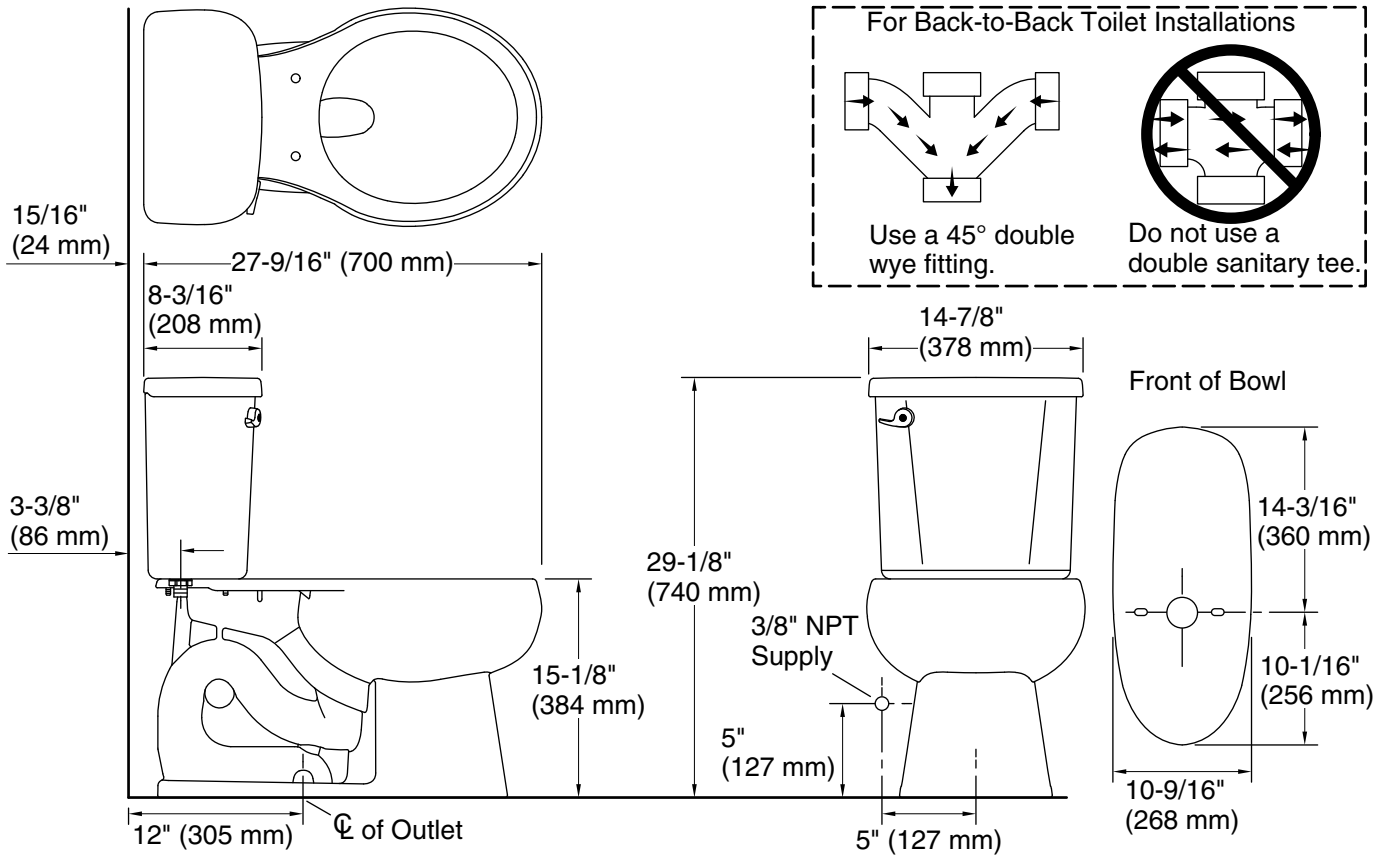

Technical Information

All product dimensions are nominal.

- Toilet type: Floor-mount
- Waste Outlet: Floor
- Bowl shape: Round-front
- Flush type: Flush Valve
- Trap passageway: 2-1/8" (54 mm)
- Water surface size: 10" x 8" (254 mm x 203 mm)
- Rim to water surface: 6-3/16" (157 mm)
- Rough-in: 12" (305 mm)

Notes

- Install this product according to the installation instructions.
- For back-to-back toilet installations: Use only a 45° double wye fitting.