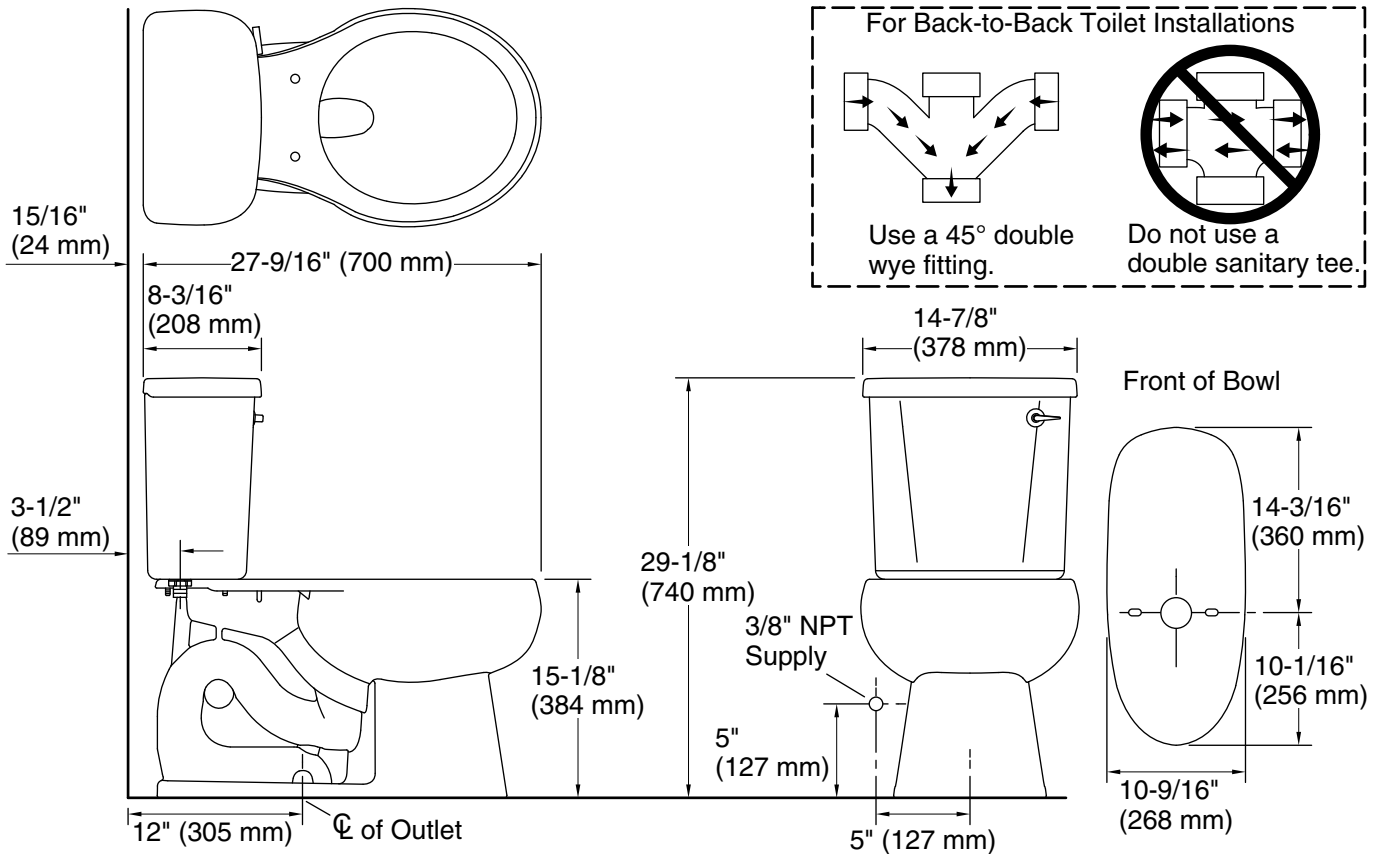

Windham™

Round-front toilet bowl

402320-RA

Features

- Two-piece toilet.
- Round-front bowl offers an ideal solution for smaller baths and powder rooms.
- Standard height.
- 1.28 gpf (4.8 lpf).
- Includes Polished Chrome right-hand trip lever.
- 2-1/8" (54 mm) fully-glazed trapway.

Technology

- Pro Force® Plus flushing technology delivers greater flushing power than previous Pro Force® models.

Installation

- Three-bolt quick-connect installation.
- Standard 12" (305 mm) rough-in.
- Seat and supply line sold separately.

Included Components

Product consists of:

403017 Round-front toilet bowl
402362-RA Toilet tank

Additional Components:

Bolt cap accessory pack
Tank cover
Tank mounting pack
Trip lever

Codes/Standards

ASME A112.19.2/CSA B45.1
DOE - Energy Policy Act 1992
EPA WaterSense®
California Energy Commission (CEC)

Technical Information

All product dimensions are nominal.

Toilet type:	Two-piece, Floor-mount
Waste Outlet:	Floor
Bowl shape:	Round-front
Flush type:	Flush Valve
Trap passageway:	2-3/8" (61 mm)
Water surface size:	10" x 8" (254 mm x 203 mm)
Rim to water surface:	6-3/16" (157 mm)
Rough-in:	12" (305 mm)