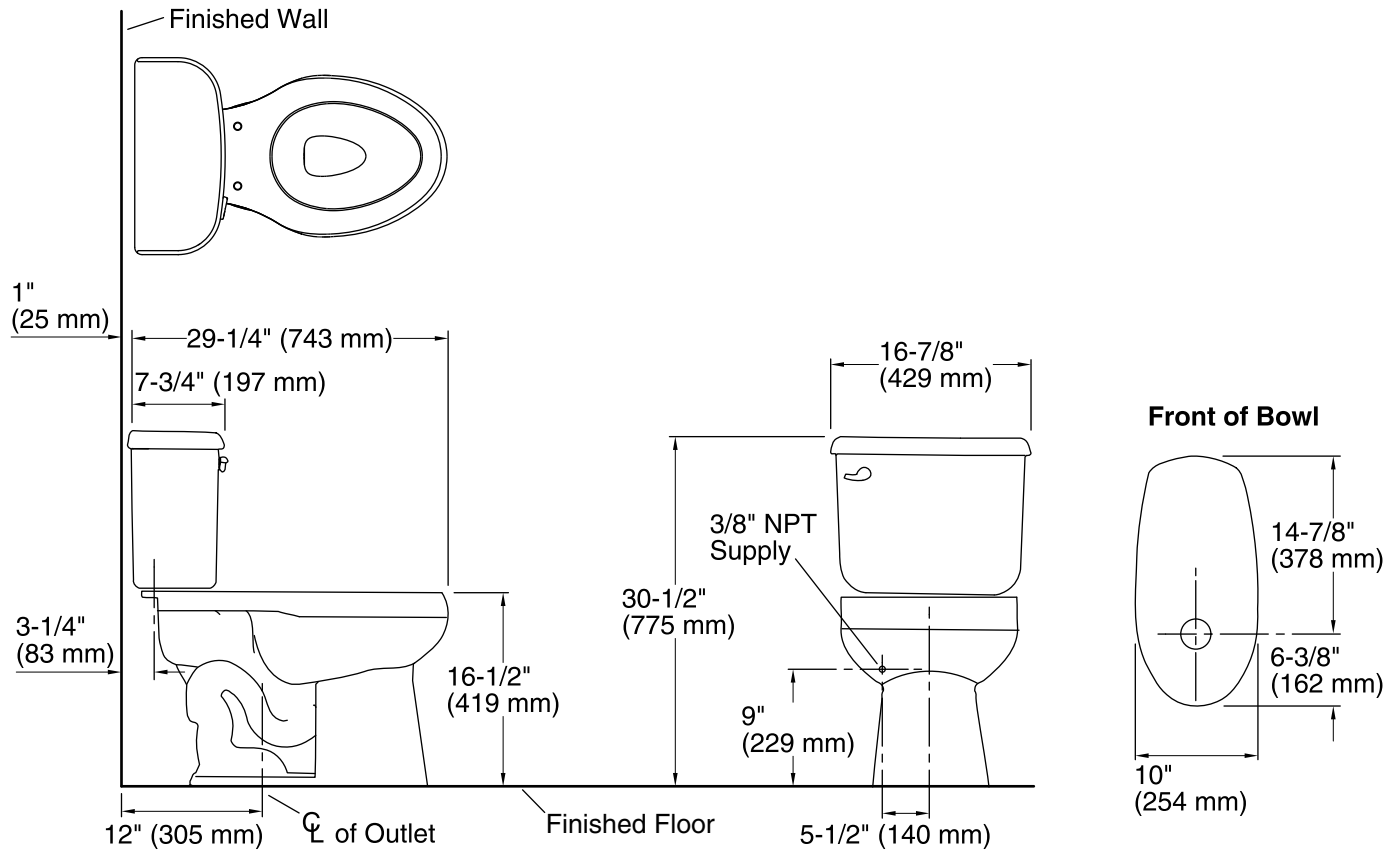

4-25-2019 21:55 - US

**Technical Information**

All product dimensions are nominal.

Toilet type: Two-piece, Floor-mount  
Waste Outlet: Floor  
Bowl shape: Elongated  
Flush type: Gravity siphon rim jet  
Trap passageway: 2" (51 mm)  
Water Consumption  
    Full: 1.6 gpf (6 lpf)  
Water surface size: 8" x 9" (203 mm x 229 mm)  
Rough-in: 12" (305 mm)  
Seat-mounting holes: 5-1/2" (140 mm)