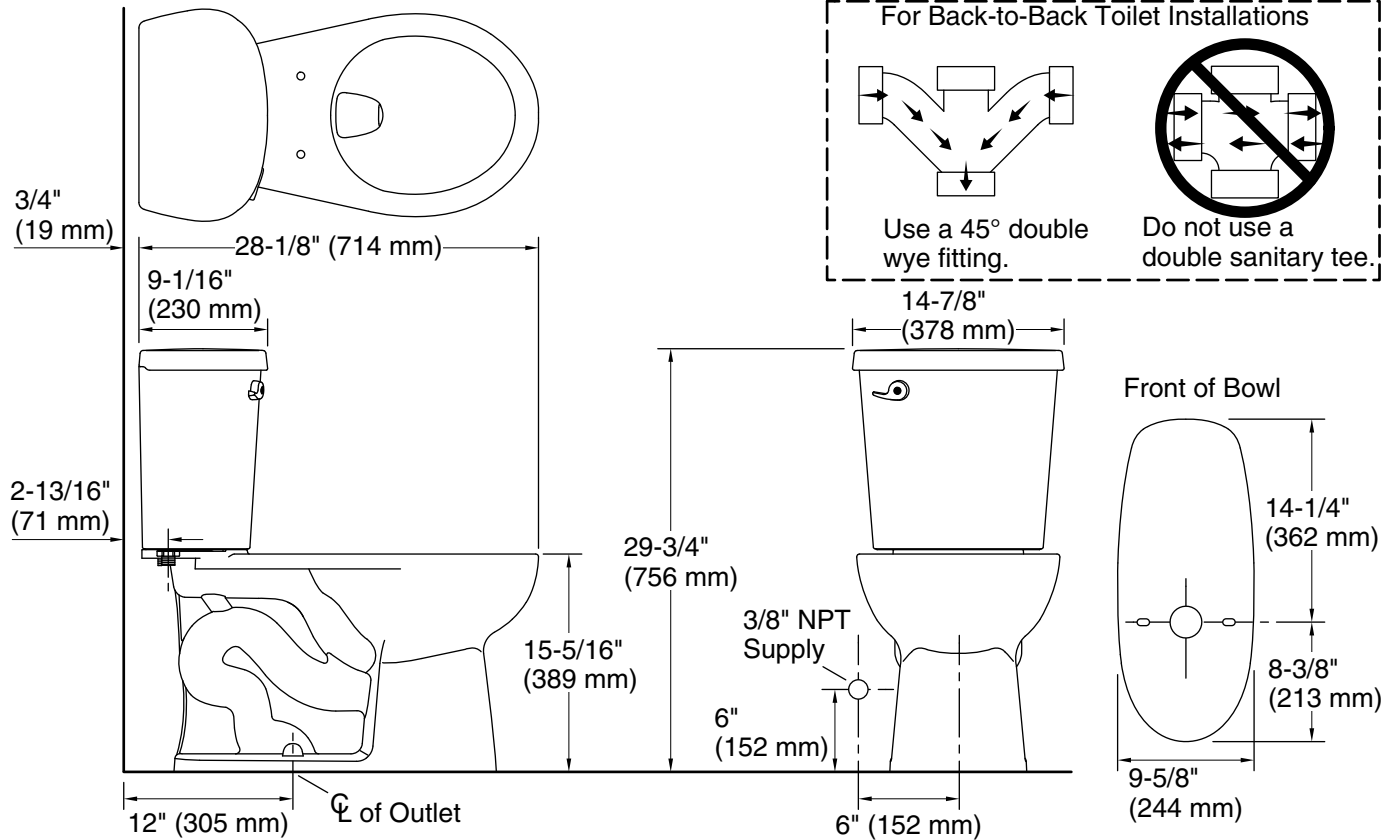

Valton™

Two-piece round-front toilet 402314

Features

- Two-piece toilet.
- Round-front bowl offers an ideal solution for smaller baths and powder rooms.
- 1.6 gallons per flush (gpf).
- Color-matched left-hand white trip lever included.
- 2" (51 mm) fully-glazed trapway.
- Combination consists of the 403377 bowl and 404562 tank.

Technology

- Pro Force® Plus flushing technology delivers greater flushing power than previous Pro Force® models.

Installation

- Standard 12" (305 mm) rough-in.
- Three-bolt installation.
- Seat and supply line sold separately.

Product consists of:

403377 Round-front toilet bowl
404562 Toilet tank

Codes/Standards

ASME A112.19.2/CSA B45.1
DOE - Energy Policy Act 1992

STERLING® Warranty - Toilets and Lavatories

See website for detailed warranty information.

Available Colors/Finishes

Color tiles intended for reference only.

Color	Code	Description
-------	------	-------------

	0	White
--	---	-------

Technical Information

All product dimensions are nominal.
 Toilet type: Two-piece, Floor-mount
 Waste Outlet: Floor
 Bowl shape: Round-front
 Flush type: Gravity siphon jet
 Water Consumption
 Full: 1.6 gpf (6 lpf)
 Rough-in: 12" (305 mm)