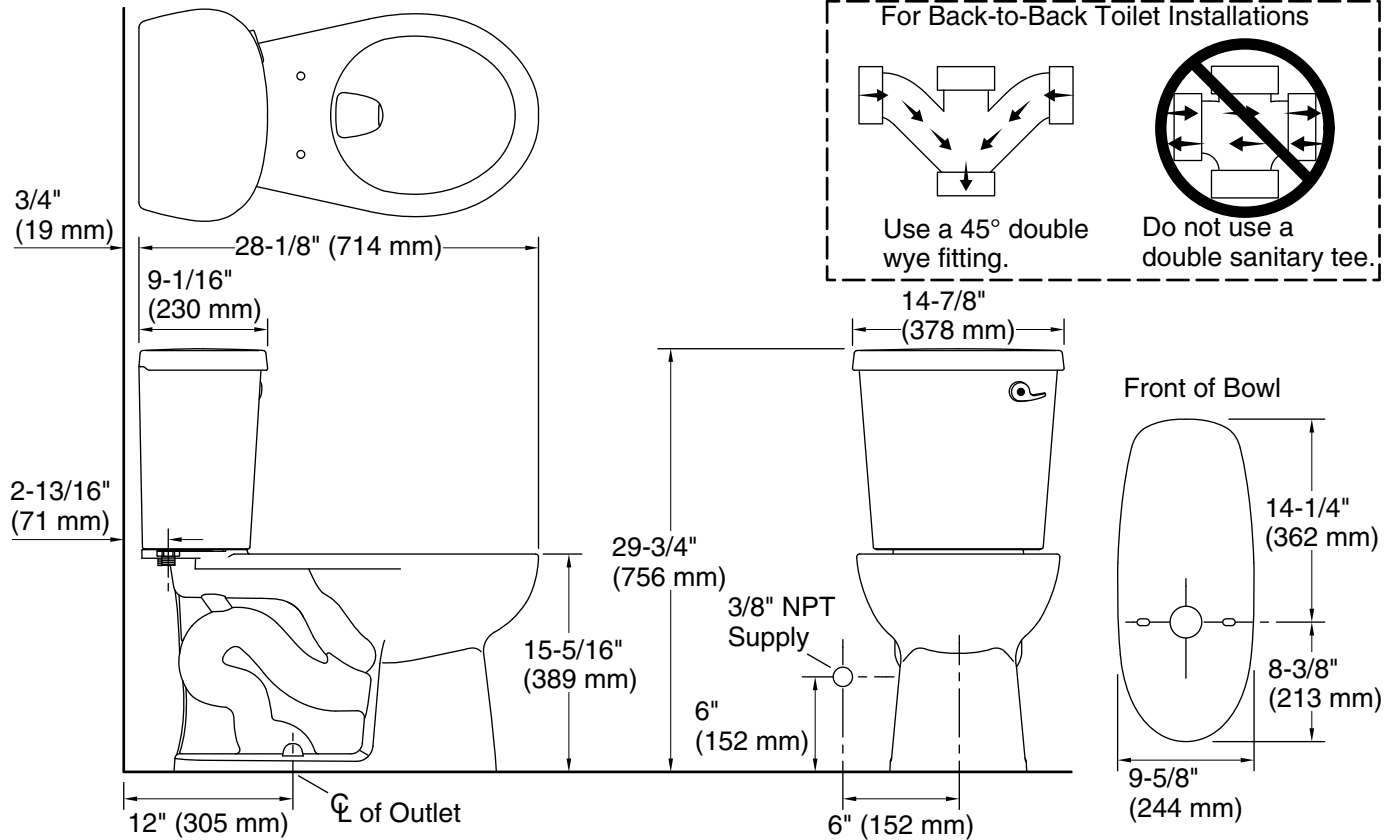

Valton™

Two-piece round-front toilet
402314-RA

Features

- Two-piece toilet.
- Round-front bowl offers an ideal solution for smaller baths and powder rooms.
- 1.6 gallons per flush (gpf).
- Color-matched right-hand white trip lever included.
- 2" (51 mm) fully-glazed trapway.
- Combination consists of the 403377 bowl and 404562-RA tank.

Technology

- Pro Force® Plus flushing technology delivers greater flushing power than previous Pro Force® models.

Installation

- Standard 12" (305 mm) rough-in.
- Three-bolt installation.
- Seat and supply line sold separately.

Product consists of:

403377 Round-front toilet bowl
404562-RA Toilet tank

Codes/Standards

ASME A112.19.2/CSA B45.1
DOE - Energy Policy Act 1992

STERLING® Warranty - Toilets and Lavatories

See website for detailed warranty information.

Available Colors/Finishes

Color tiles intended for reference only.

Color	Code	Description
-------	------	-------------

	0	White
--	---	-------

Technical Information

All product dimensions are nominal.

- Toilet type: Two-piece, Floor-mount
- Waste Outlet: Floor
- Bowl shape: Round-front
- Flush type: Gravity siphon jet
- Trap passageway: 2-1/16" (52 mm)
- Water Consumption
 - Full: 1.6 gpf (6 lpf)
- Rough-in: 12" (305 mm)