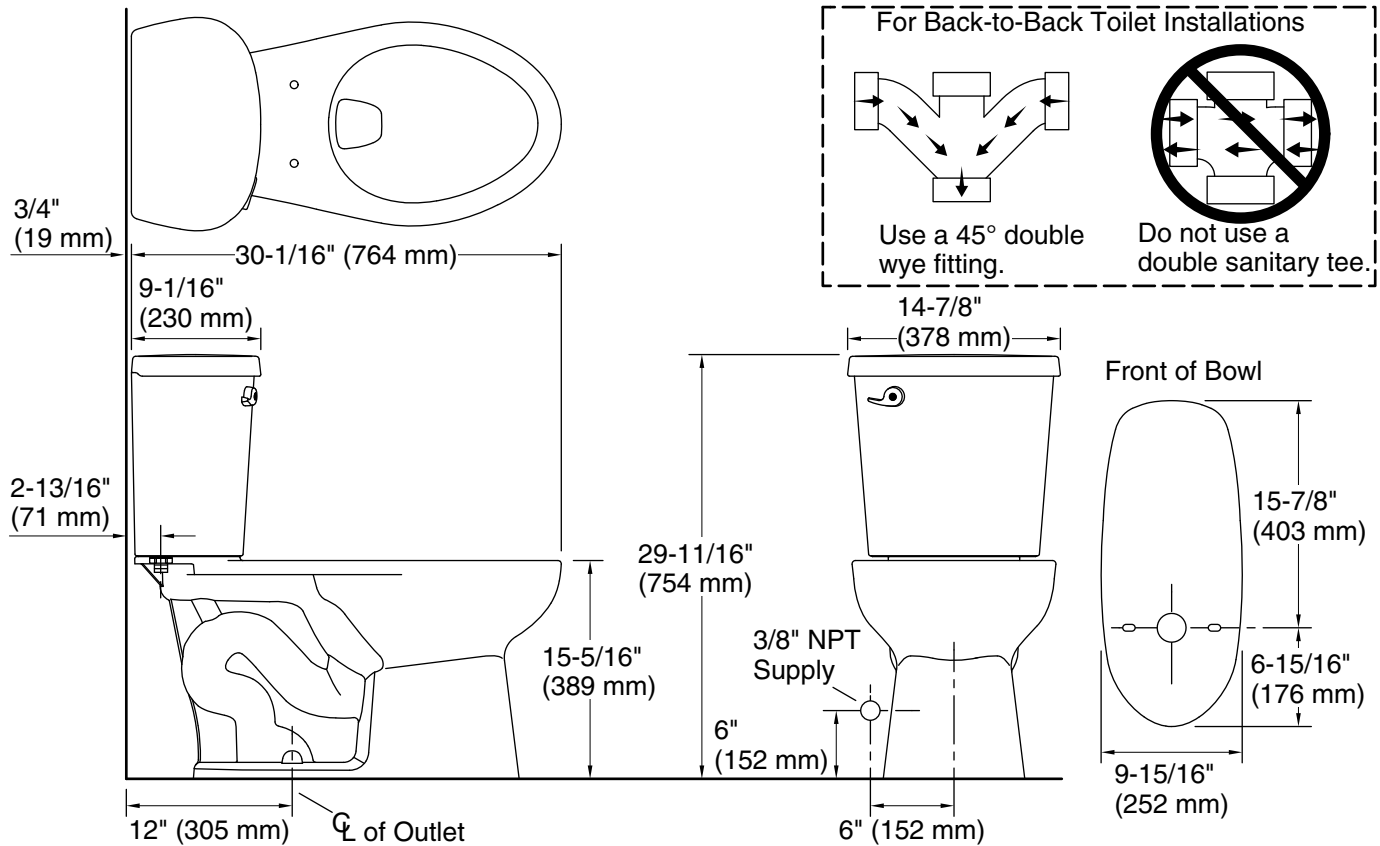

### Features

- Two-piece design.
- Elongated bowl offers added room and comfort.
- 1.28 gpf (4.8 lpf).
- Color-matched left-hand white trip lever included.
- 2" (51 mm) fully-glazed trapway.
- Combination consists of the 403378 bowl and 404501 tank.

### Installation

- Standard 12" (305 mm) rough-in.
- Three-bolt quick-connect installation.
- Seat and supply line sold separately.

#### Color Code Description

■ 0 White

**Technical Information**

All product dimensions are nominal.

- Toilet type: Two-piece, Floor-mount
- Waste Outlet: Floor
- Bowl shape: Elongated
- Flush type: Gravity siphon jet
- Water Consumption
  - Full: 1.28 gpf (4.8 lpf)
- Rough-in: 12" (305 mm)