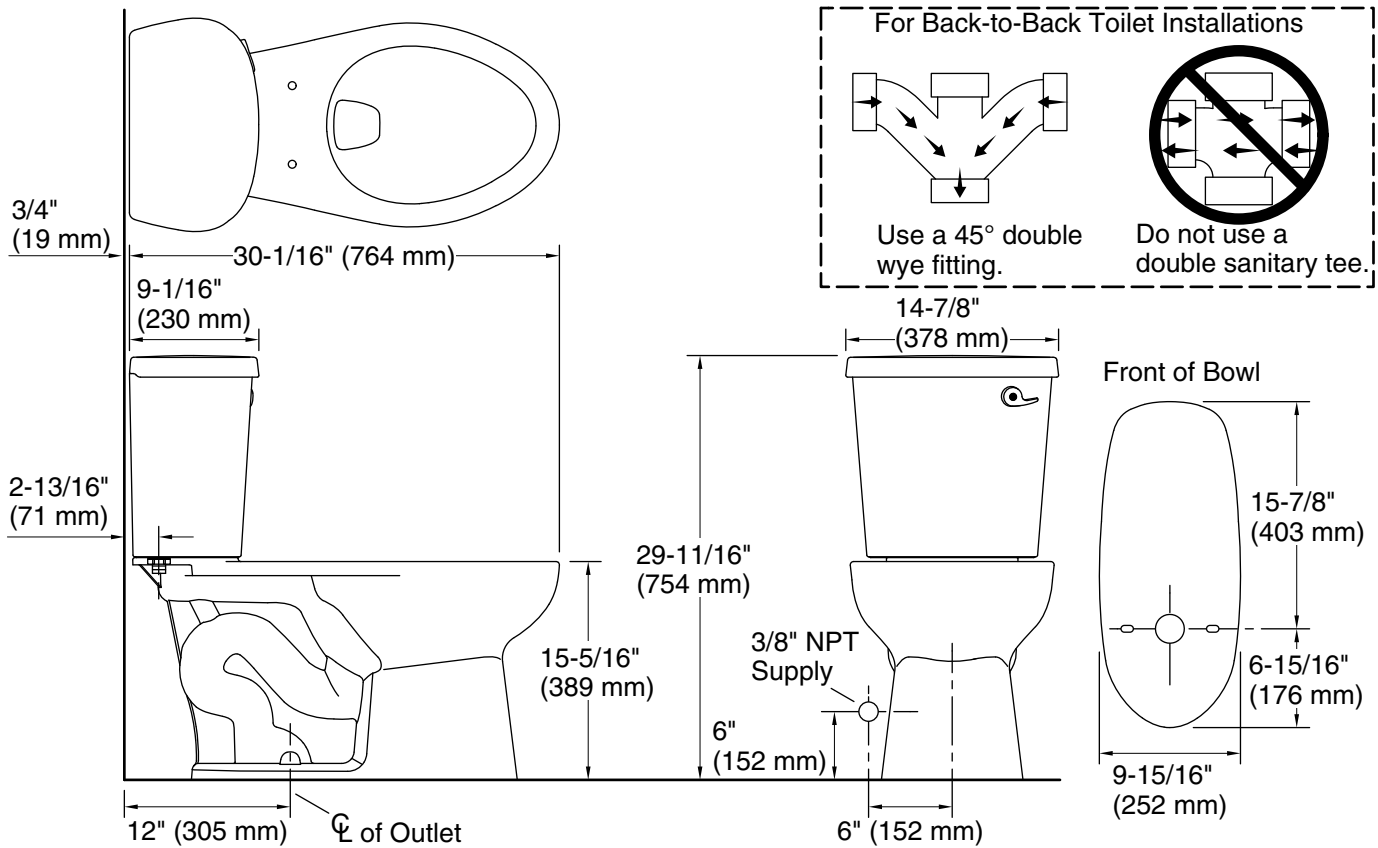

Technical Information

All product dimensions are nominal.

- Toilet type: Floor-mount
- Waste Outlet: Floor
- Bowl shape: Elongated
- Flush type: Gravity siphon jet
- Water Consumption
  - Full: 1.28 gpf (4.8 lpf)
- Rough-in: 12" (305 mm)

Fixture Supply Requirements

- Min static pressure: 15 psi (103.4 kPa)
- Max static pressure: 80 psi (551.6 kPa)

Notes

- Install this product according to the installation instructions.
- For back-to-back toilet installations: Use only a 45° double wye fitting.