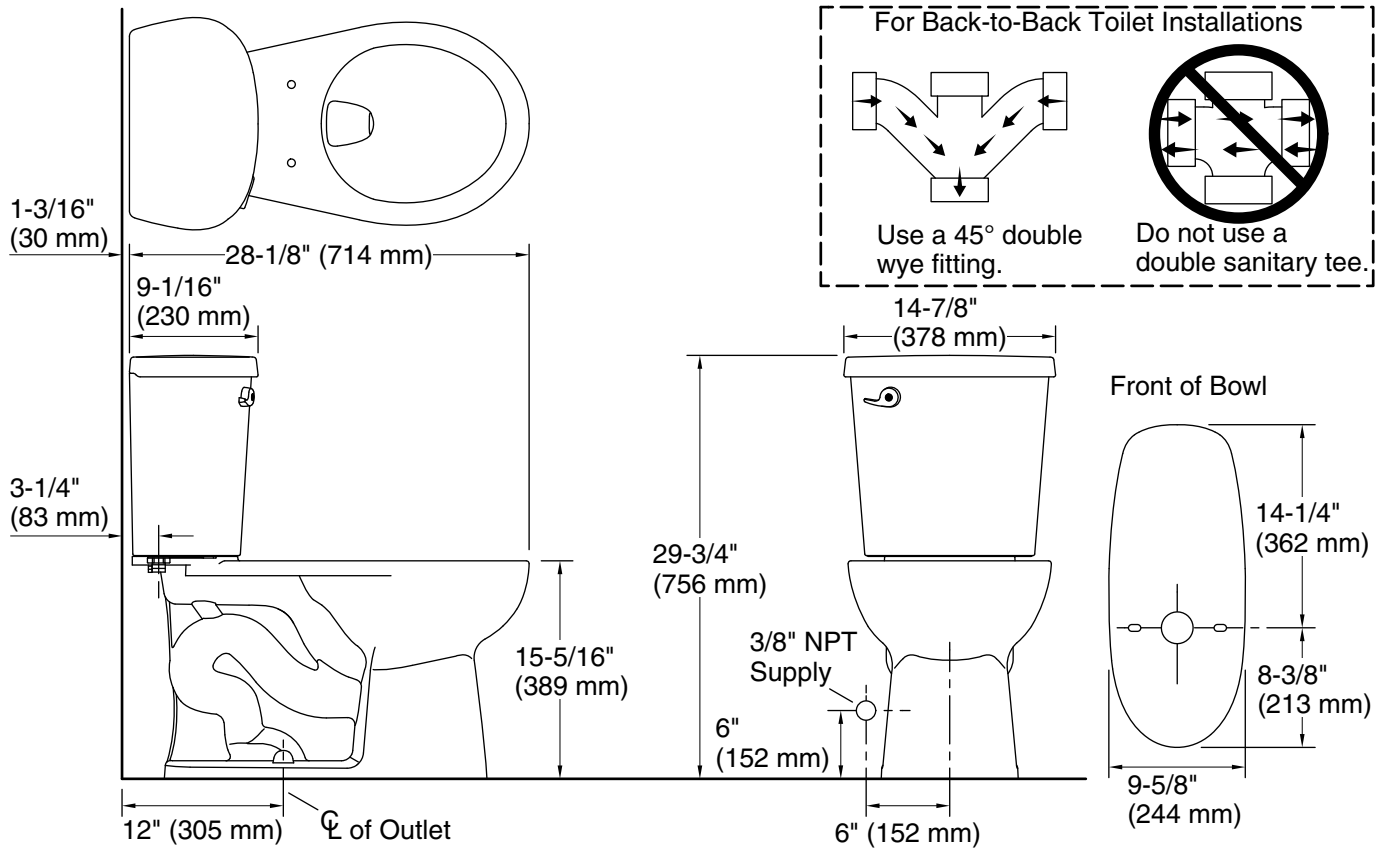

#### Features

- Two-piece toilet.
- Round-front bowl offers an ideal solution for smaller baths and powder rooms.
- 1.28 gpf (4.8 lpf).
- Color-matched left-hand white trip lever included.
- 2" (51 mm) fully-glazed trapway.
- Combination consists of the 403377 bowl and 404501 tank.

#### Installation

- Standard 12" (305 mm) rough-in.
- Three-bolt installation.
- Seat and supply line sold separately.

#### Color Code Description

■ 0 White

**Technical Information**

All product dimensions are nominal.

- Toilet type: Two-piece, Floor-mount
- Waste Outlet: Floor
- Bowl shape: Round-front
- Flush type: Gravity siphon jet
- Water Consumption
  - Full: 1.28 gpf (4.8 lpf)
- Rough-in: 12" (305 mm)