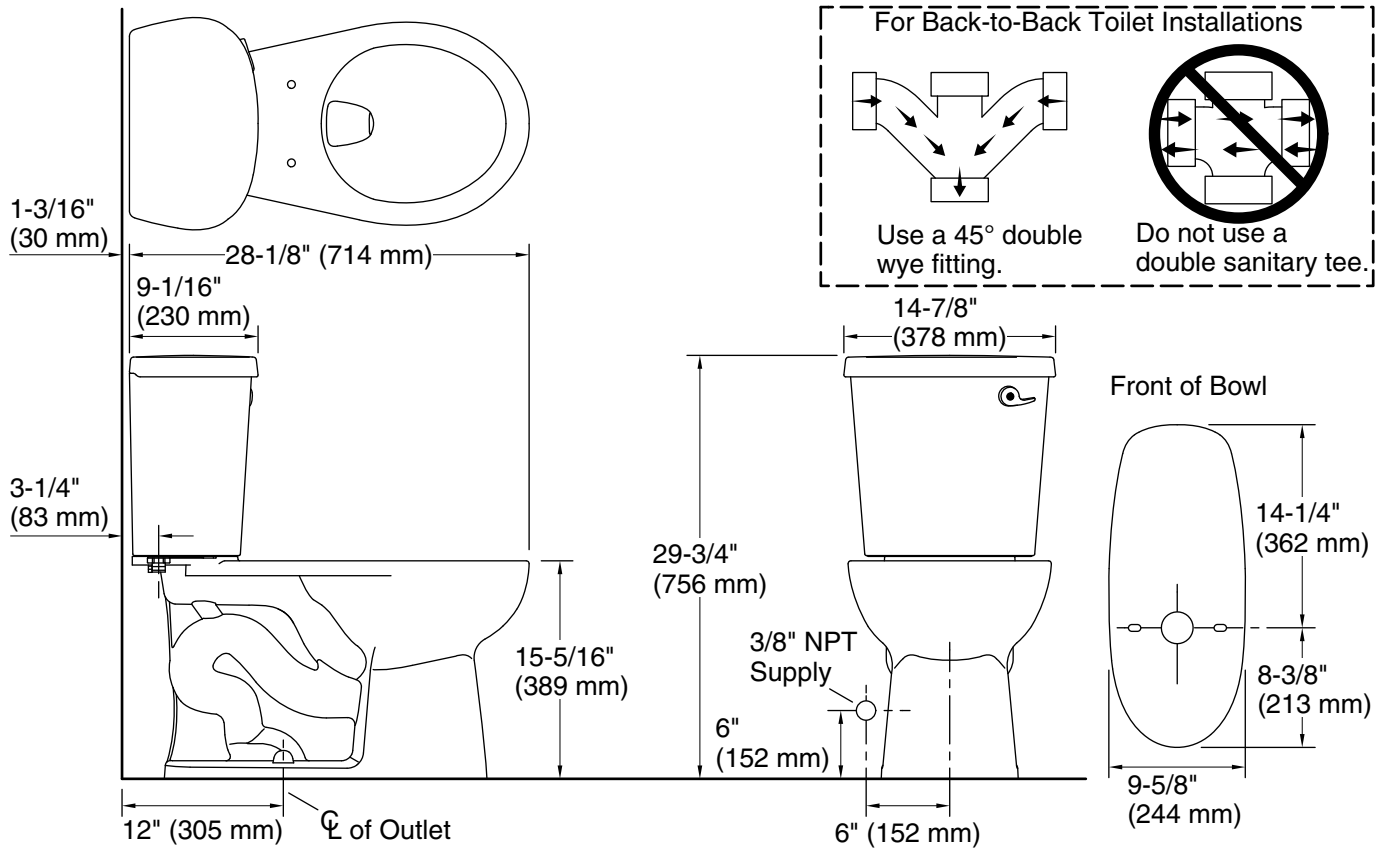

Technical Information

All product dimensions are nominal.

- Toilet type: Two-piece, Floor-mount
- Waste Outlet: Floor
- Bowl shape: Round-front
- Flush type: Gravity siphon jet
- Water Consumption
  - Full: 1.28 gpf (4.8 lpf)
- Rough-in: 12" (305 mm)

Fixture Supply Requirements

- Min static pressure: 15 psi (103.4 kPa)
- Max static pressure: 80 psi (551.6 kPa)

Notes

- Install this product according to the installation instructions.
- For back-to-back toilet installations: Use only a 45° double wye fitting.