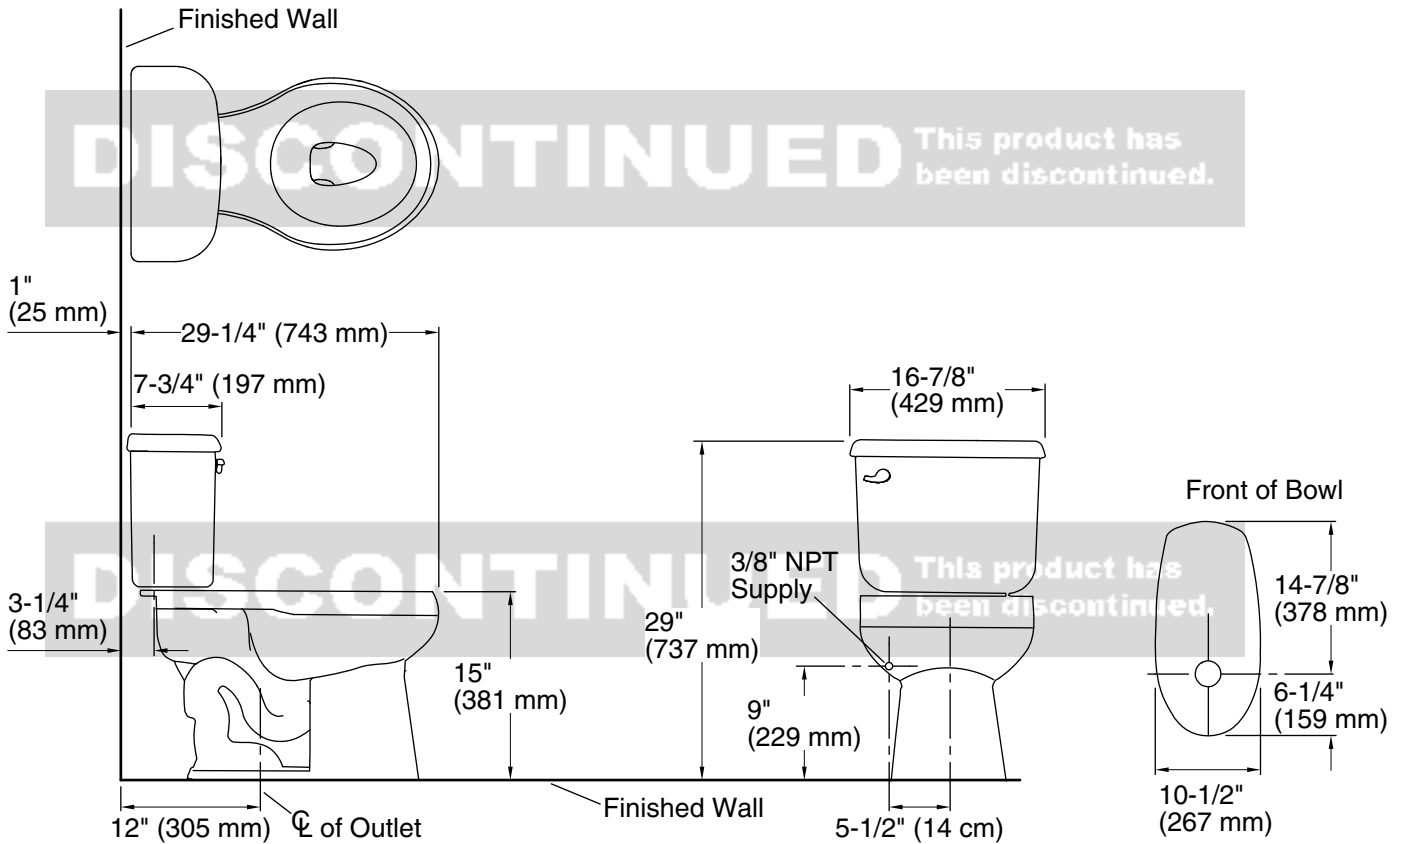

Features

- Two-piece design
- Elongated bowl offers added room and comfort
- 1.6 gpf (6.0 lpf)
- Pro Force® flushing technology

Installation

- Standard 12" (305 mm) rough-in
- Three-bolt quick-connect installation

DISCONTINUED This product has been discontinued.

Technical Information

All product dimensions are nominal.

- Toilet type: Floor-mount
- Waste Outlet: Floor
- Bowl shape: Elongated
- Flush type: Gravity siphon rim jet
- Trap passageway: 2" (51 mm)
- Water surface size: 8" x 9" (203 mm x 229 mm)
- Rough-in: 12" (305 mm)
- Seat-mounting holes: 5-1/2" (140 mm)

Notes

Install this product according to the installation instructions.

Measure your actual product for roughing-in details.