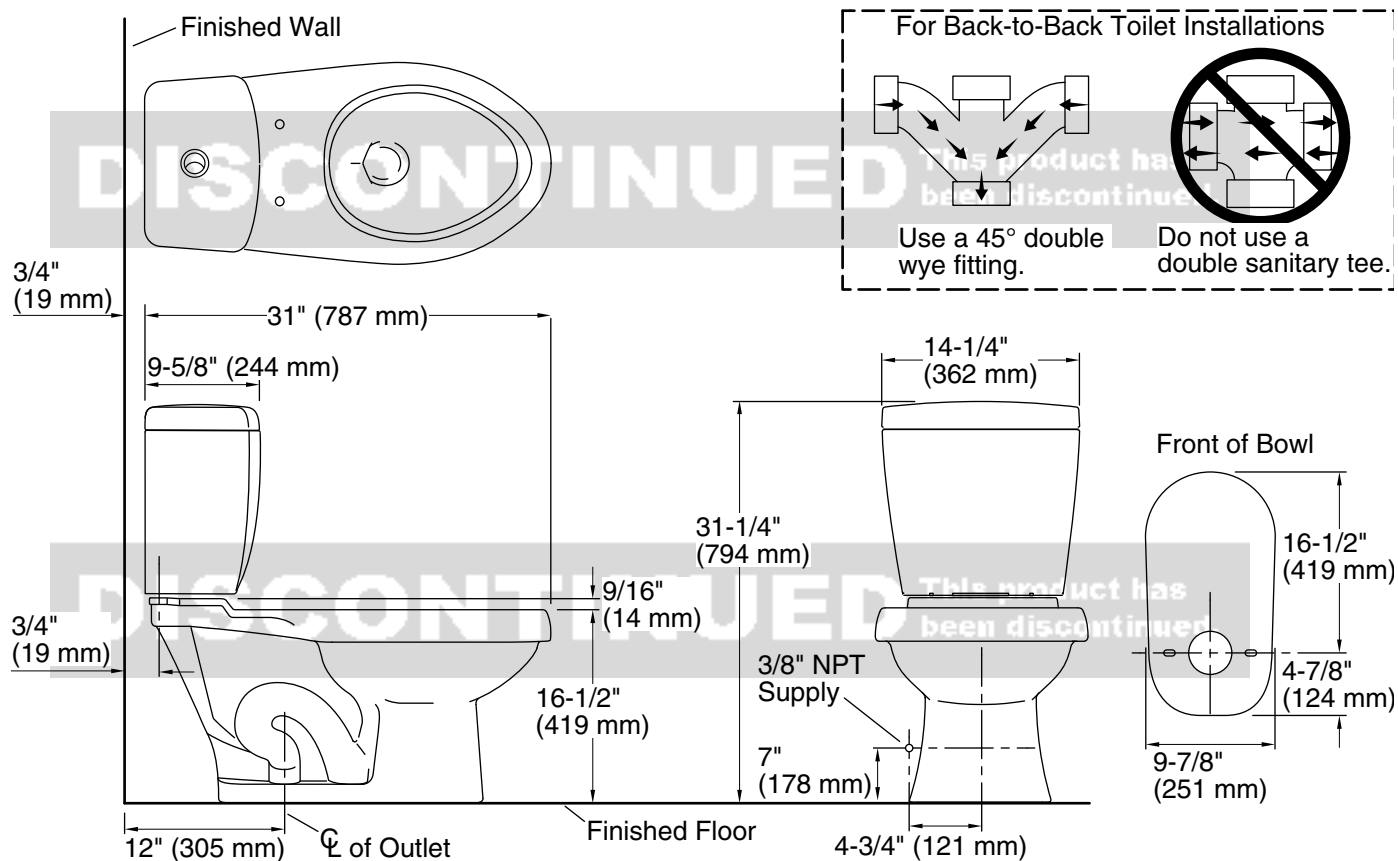

Features

- Two-piece design
- Elongated bowl offers added room and comfort
- Comfort Height® feature offers chair-height seating that makes sitting down and standing up easier for most adults
- Choice of 0.8 gallon flush for liquid or light waste and 1.6 gallon flush for bulk or solid waste
- Dual Force flushing technology
- LEED-compliant

Installation

- Standard 12" (305 mm) rough-in

Recommended Products/Accessories

- K-5588 Purefresh® Deodorizing elongated toilet seat
- K-4108 PureWash® E750 Elongated bidet toilet seat with remote control
- K-5420 Low-Profile Bolt Caps
- K-23726 Drain treatment

DISCONTINUED This product has been discontinued.

Technical Information

All product dimensions are nominal.

Toilet type:	Floor-mount
Waste Outlet:	Floor
Bowl shape:	Elongated
Trap passageway:	2-1/2" (64 mm)
Water surface size:	4-1/2" x 5-3/4" (114 mm x 146 mm)
Rough-in:	12" (305 mm)
Seat-mounting holes:	5-1/2" (140 mm)

Notes

Install this product according to the installation instructions.

Measure your actual product for roughing-in details.