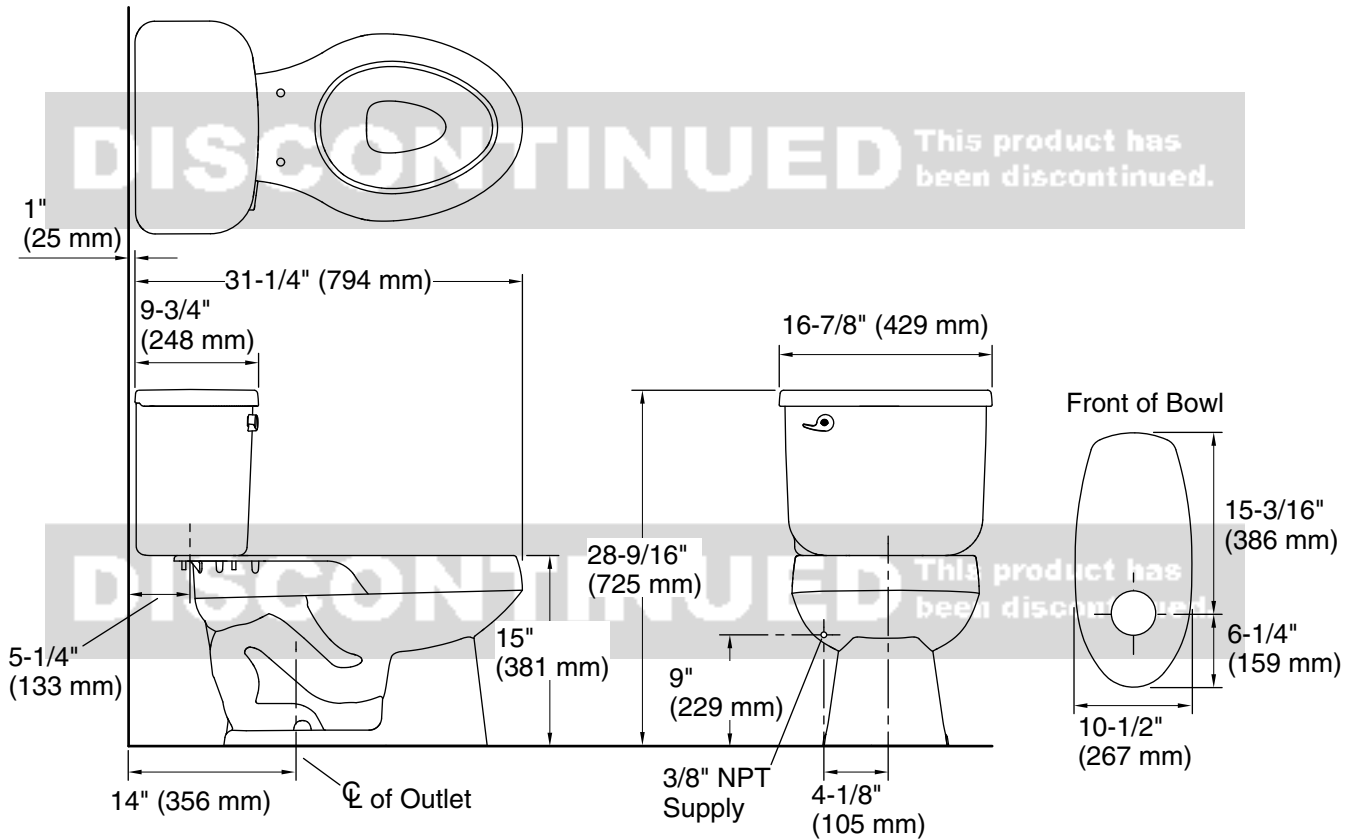

### Features

- Two-piece design
- Elongated bowl offers added room and comfort
- 1.28 gpf (4.8 lpf)
- Pro Force® flushing technology

### STERLING® Toilet Limited Warranty

See website for detailed warranty information.

**DISCONTINUED** This product has been discontinued.

**Technical Information**

All product dimensions are nominal.

- Toilet type: Floor-mount
- Waste Outlet: Floor
- Bowl shape: Round-front
- Flush type: Gravity siphon rim jet
- Trap passageway: 2" (51 mm)
- Water surface size: 8" x 9" (203 mm x 229 mm)
- Rough-in: 14" (356 mm)
- Seat-mounting holes: 5-1/2" (140 mm)